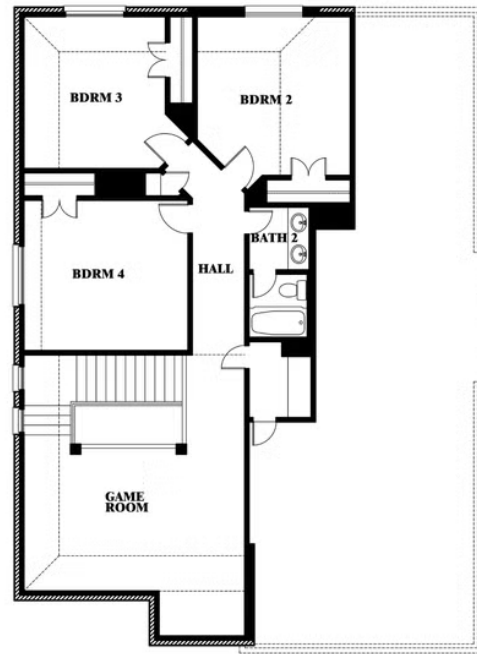

Dewberry

LEGACY RANCH CLASSIC 60
2312 RIVER TRAIL, MELISSA, TX 75454

Dewberry