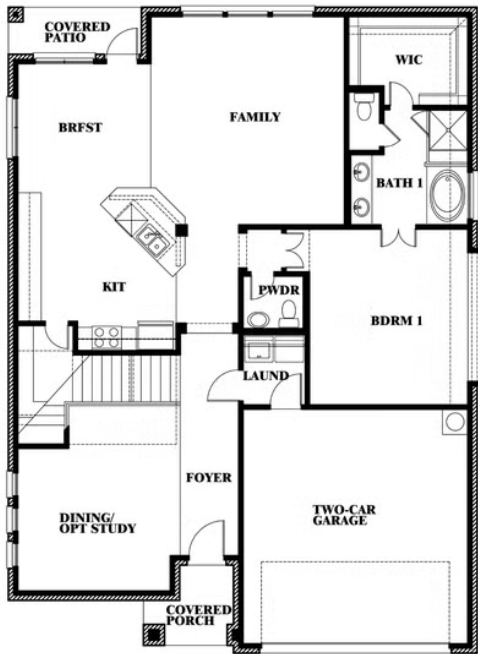

Dewberry

LEGACY RANCH CLASSIC 60
2312 RIVER TRAIL, MELISSA, TX 75454

Dewberry