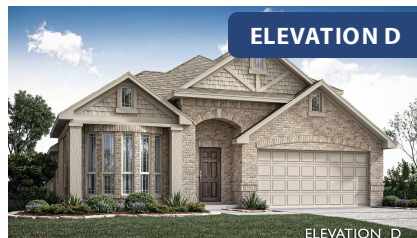

# Cypress II

HOMES FROM  
**\$533,990**

CLASSIC SERIES

**LEGACY RANCH CLASSIC 60**

2312 RIVER TRAIL, MELISSA, TX 75454

**2,460**  
SQUARE FEET

**4**  
BEDROOMS

**3.0**  
BATHROOMS

**2**  
CAR GARAGE

**ELEVATION F**

**ELEVATION B**

ELEVATION B

**ELEVATION C**

ELEVATION C

**ELEVATION D**

ELEVATION D

**ELEVATION E**

ELEVATION E