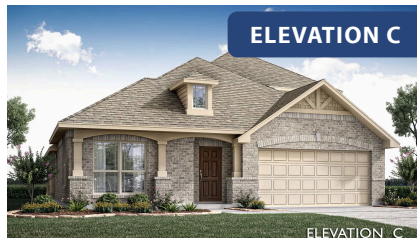

Cypress II

HOMES FROM
\$533,990

CLASSIC SERIES

LEGACY RANCH CLASSIC 60

2312 RIVER TRAIL, MELISSA, TX 75454

2,460
SQUARE FEET

4
BEDROOMS

3.0
BATHROOMS

2
CAR GARAGE

ELEVATION F

ELEVATION B

ELEVATION B

ELEVATION C

ELEVATION C

ELEVATION D

ELEVATION D

ELEVATION E

ELEVATION E

Cypress II

LEGACY RANCH CLASSIC 60

2312 RIVER TRAIL, MELISSA, TX 75454

Cypress II

This brochure is for general informational purposes and is to be used as a guide only. Changes may be made during the development process and floorplans, dimensions, fixtures, fittings, finishes and specifications are subject to change without notice. Window placement, balcony configuration, wardrobe sizes and living areas may vary slightly within each plan type. EQUAL HOUSING OPPORTUNITY