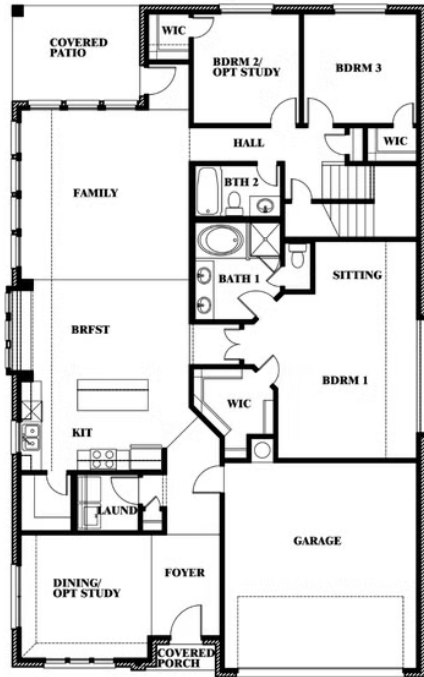

Cypress II

LEGACY RANCH CLASSIC 60

2312 RIVER TRAIL, MELISSA, TX 75454

Cypress II