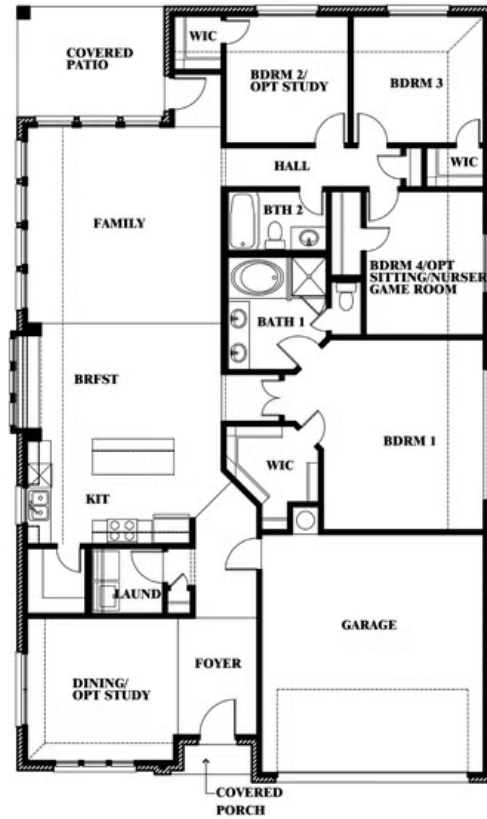

Cypress

LEGACY RANCH CLASSIC 60

2312 RIVER TRAIL, MELISSA, TX 75454

Cypress

This brochure is for general informational purposes and is to be used as a guide only. Changes may be made during the development process and floorplans, dimensions, fixtures, fittings, finishes and specifications are subject to change without notice. Window placement, balcony configuration, wardrobe sizes and living areas may vary slightly within each plan type. EQUAL HOUSING OPPORTUNITY