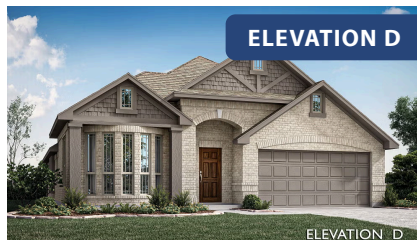

Cypress

CLASSIC SERIES

LEGACY RANCH CLASSIC 60

2312 RIVER TRAIL, MELISSA, TX 75454

HOMES FROM
\$498,990

2,038
SQUARE FEET

4
BEDROOMS

2.0
BATHROOMS

2
CAR GARAGE

ELEVATION E

Document generated Mar 14, 2025. Prices, plans, square footage, features and materials are subject to change at any time without notice and vary among communities. Listed prices are for informational purposes only, are not binding, and do not create any contractual obligation(s). The price of any home is dependent on numerous factors, all of which are unique to a specific home, and is not guaranteed until specified in a binding contract. Pricing of elevations and additional optional beds/baths vary per plan. Some plans require a premium homesite. Please ask the Community Manager for details. Renderings of homes are artist concepts and may not reflect exact colors and materials.