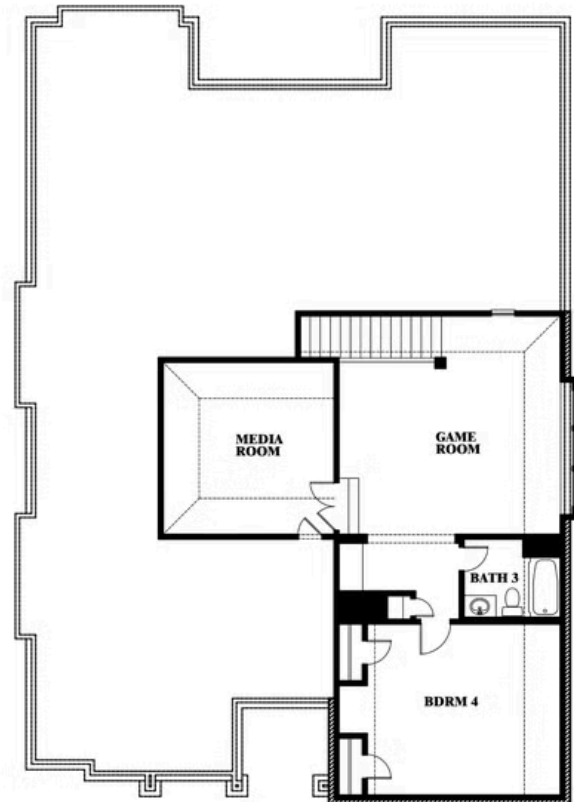

Carolina IV

HOMES FROM
\$617,990

CLASSIC SERIES

LEGACY RANCH CLASSIC 60

2312 RIVER TRAIL, MELISSA, TX 75454

3,280
SQUARE FEET

4
BEDROOMS

3.0
BATHROOMS

2
CAR GARAGE

ELEVATION D

ELEVATION A

ELEVATION A

ELEVATION AS

ELEVATION AS

ELEVATION C

ELEVATION C

ELEVATION E

ELEVATION E

ELEVATION F

ELEVATION F

Carolina IV

LEGACY RANCH CLASSIC 60

2312 RIVER TRAIL, MELISSA, TX 75454

Carolina IV

This brochure is for general informational purposes and is to be used as a guide only. Changes may be made during the development process and floorplans, dimensions, fixtures, fittings, finishes and specifications are subject to change without notice. Window placement, balcony configuration, wardrobe sizes and living areas may vary slightly within each plan type. EQUAL HOUSING OPPORTUNITY