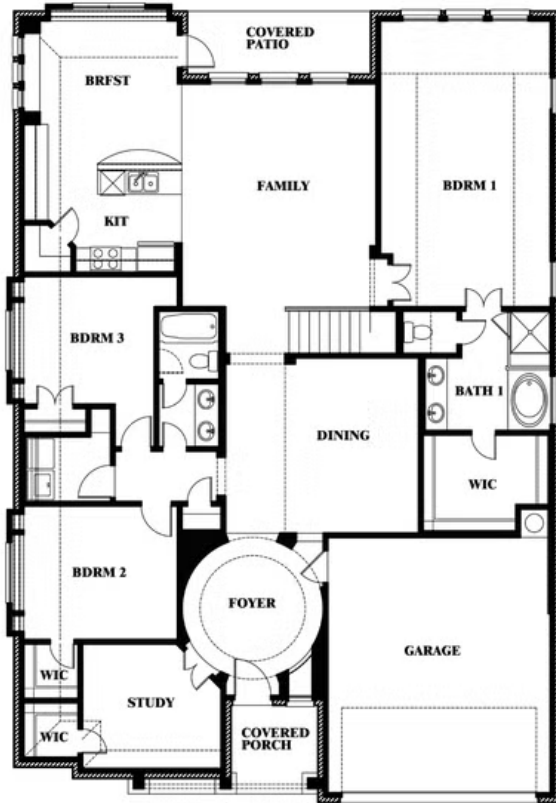

Carolina IV

HOMES FROM
\$617,990

CLASSIC SERIES

LEGACY RANCH CLASSIC 60

2312 RIVER TRAIL, MELISSA, TX 75454

3,280
SQUARE FEET

4
BEDROOMS

3.0
BATHROOMS

2
CAR GARAGE

Carolina IV

LEGACY RANCH CLASSIC 60

2312 RIVER TRAIL, MELISSA, TX 75454

Carolina IV

This brochure is for general informational purposes and is to be used as a guide only. Changes may be made during the development process and floorplans, dimensions, fixtures, fittings, finishes and specifications are subject to change without notice. Window placement, balcony configuration, wardrobe sizes and living areas may vary slightly within each plan type. EQUAL HOUSING OPPORTUNITY