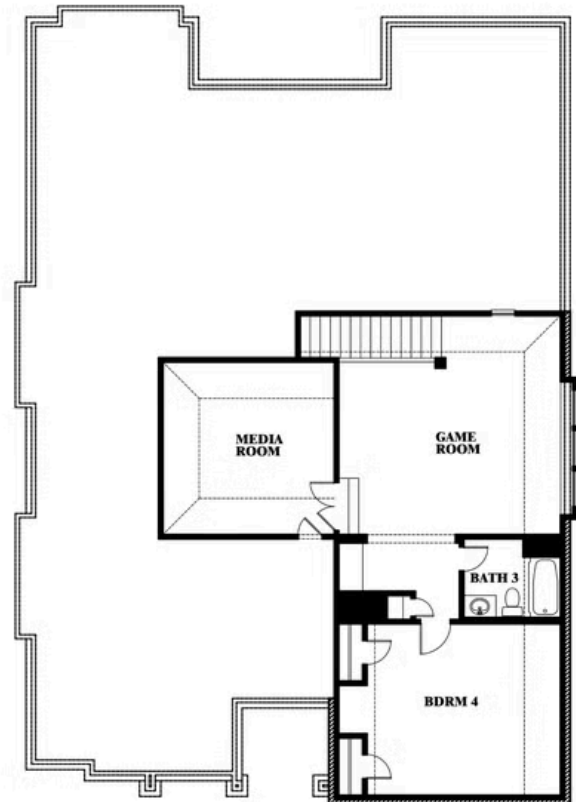

Carolina IV

LEGACY RANCH CLASSIC 60

2312 RIVER TRAIL, MELISSA, TX 75454

Carolina IV

This brochure is for general informational purposes and is to be used as a guide only. Changes may be made during the development process and floorplans, dimensions, fixtures, fittings, finishes and specifications are subject to change without notice. Window placement, balcony configuration, wardrobe sizes and living areas may vary slightly within each plan type. EQUAL HOUSING OPPORTUNITY