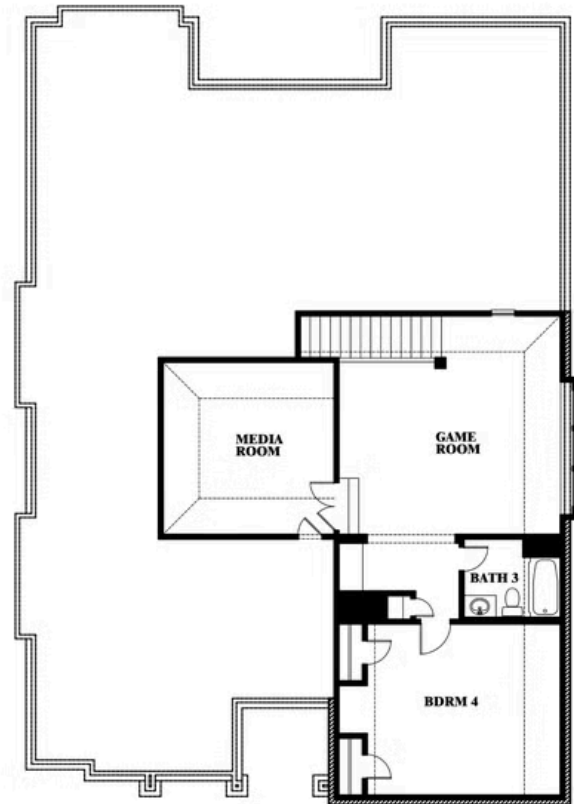

Carolina IV

HOMES FROM
\$617,990

CLASSIC SERIES

LEGACY RANCH CLASSIC 60

2312 RIVER TRAIL, MELISSA, TX 75454

3,280
SQUARE FEET

4
BEDROOMS

3.0
BATHROOMS

ELEVATION E

ELEVATION E

ELEVATION F

ELEVATION F

Carolina IV

LEGACY RANCH CLASSIC 60

2312 RIVER TRAIL, MELISSA, TX 75454

Carolina IV

This brochure is for general informational purposes and is to be used as a guide only. Changes may be made during the development process and floorplans, dimensions, fixtures, fittings, finishes and specifications are subject to change without notice. Window placement, balcony configuration, wardrobe sizes and living areas may vary slightly within each plan type. EQUAL HOUSING OPPORTUNITY