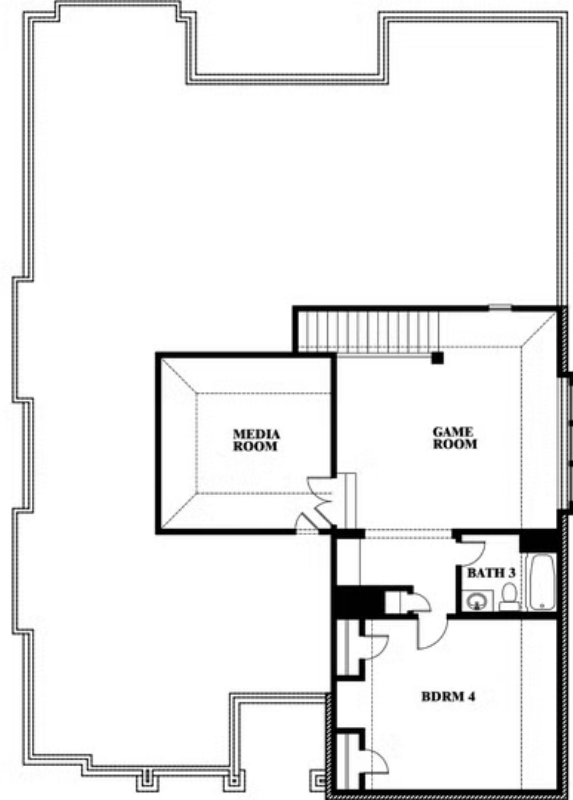

Carolina IV

HOMES FROM
\$617,990

CLASSIC SERIES

LEGACY RANCH CLASSIC 60

2312 RIVER TRAIL, MELISSA, TX 75454

3,280
SQUARE FEET

4
BEDROOMS

3.0
BATHROOMS

2
CAR GARAGE

Carolina IV

LEGACY RANCH CLASSIC 60

2312 RIVER TRAIL, MELISSA, TX 75454

Carolina IV

This brochure is for general informational purposes and is to be used as a guide only. Changes may be made during the development process and floorplans, dimensions, fixtures, fittings, finishes and specifications are subject to change without notice. Window placement, balcony configuration, wardrobe sizes and living areas may vary slightly within each plan type. EQUAL HOUSING OPPORTUNITY