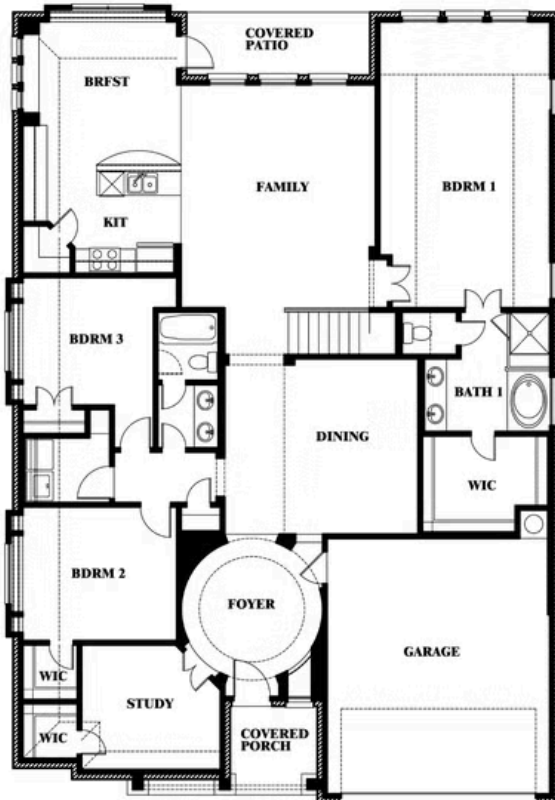

Carolina IV

LEGACY RANCH CLASSIC 60

2312 RIVER TRAIL, MELISSA, TX 75454

Carolina IV

This brochure is for general informational purposes and is to be used as a guide only. Changes may be made during the development process and floorplans, dimensions, fixtures, fittings, finishes and specifications are subject to change without notice. Window placement, balcony configuration, wardrobe sizes and living areas may vary slightly within each plan type. EQUAL HOUSING OPPORTUNITY