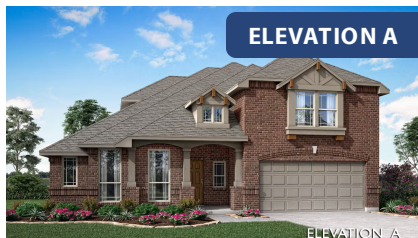

Carolina IV

HOMES FROM
\$617,990

CLASSIC SERIES

LEGACY RANCH CLASSIC 60

2312 RIVER TRAIL, MELISSA, TX 75454

3,280
SQUARE FEET

4
BEDROOMS

3.0
BATHROOMS

2
CAR GARAGE

Carolina IV

LEGACY RANCH CLASSIC 60

2312 RIVER TRAIL, MELISSA, TX 75454

Carolina IV

This brochure is for general informational purposes and is to be used as a guide only. Changes may be made during the development process and floorplans, dimensions, fixtures, fittings, finishes and specifications are subject to change without notice. Window placement, balcony configuration, wardrobe sizes and living areas may vary slightly within each plan type. EQUAL HOUSING OPPORTUNITY