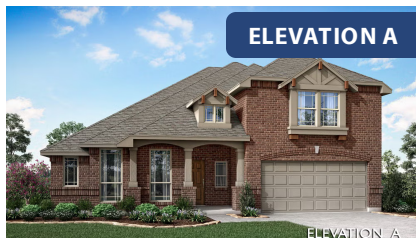

# Carolina III

HOMES FROM  
**\$605,990**

CLASSIC SERIES

**LEGACY RANCH CLASSIC 60**

2312 RIVER TRAIL, MELISSA, TX 75454

**3,067**  
SQUARE FEET

**4**  
BEDROOMS

**3.0**  
BATHROOMS

**2**  
CAR GARAGE

**ELEVATION AS**

**ELEVATION A**

ELEVATION A

**ELEVATION C**

ELEVATION C

**ELEVATION D**

ELEVATION D