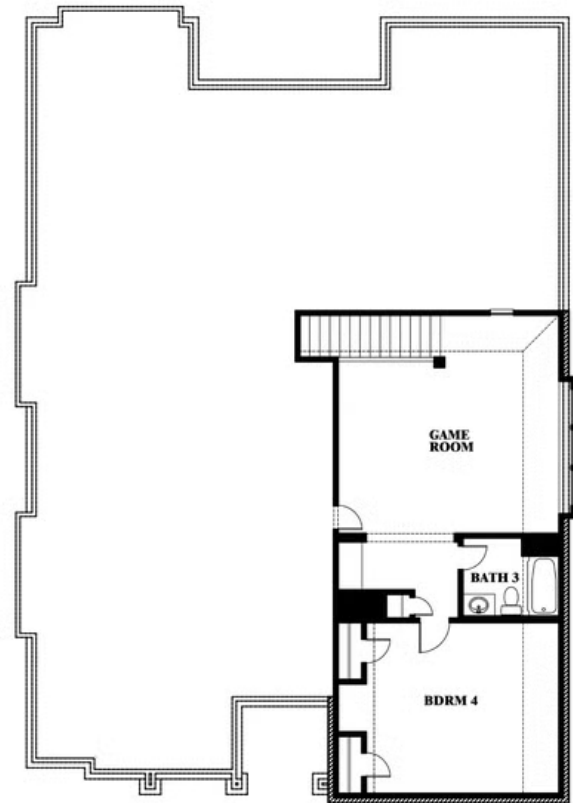

Carolina III

LEGACY RANCH CLASSIC 60

2312 RIVER TRAIL, MELISSA, TX 75454

Carolina III

This brochure is for general informational purposes and is to be used as a guide only. Changes may be made during the development process and floorplans, dimensions, fixtures, fittings, finishes and specifications are subject to change without notice. Window placement, balcony configuration, wardrobe sizes and living areas may vary slightly within each plan type. EQUAL HOUSING OPPORTUNITY