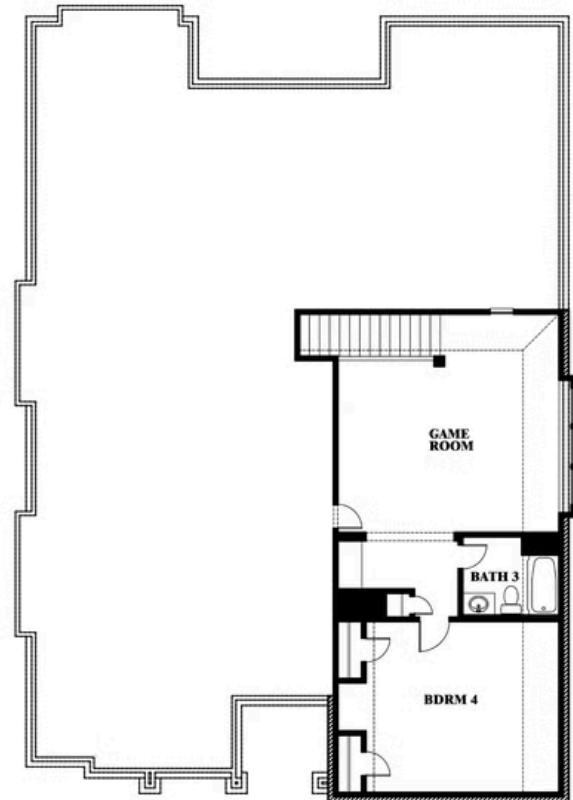

Carolina III

LEGACY RANCH CLASSIC 60

2312 RIVER TRAIL, MELISSA, TX 75454

Carolina III

This brochure is for general informational purposes and is to be used as a guide only. Changes may be made during the development process and floorplans, dimensions, fixtures, fittings, finishes and specifications are subject to change without notice. Window placement, balcony configuration, wardrobe sizes and living areas may vary slightly within each plan type. EQUAL HOUSING OPPORTUNITY