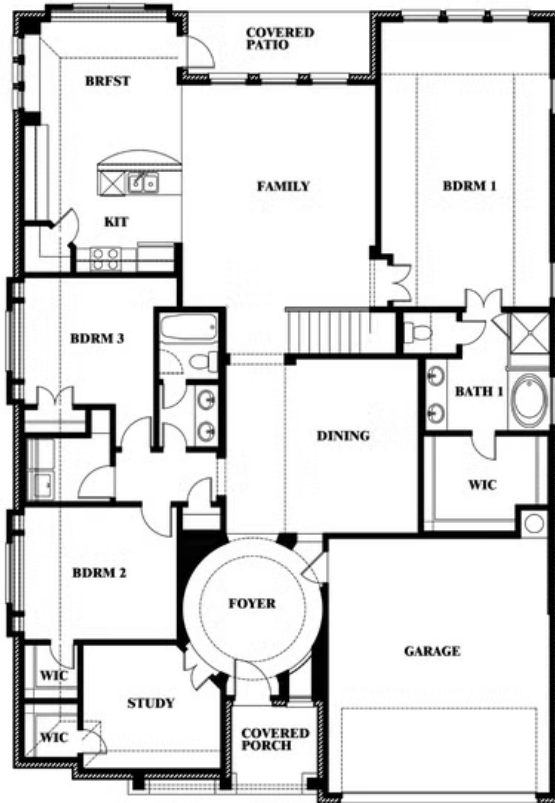

Carolina III

LEGACY RANCH CLASSIC 60

2312 RIVER TRAIL, MELISSA, TX 75454

Carolina III

This brochure is for general informational purposes and is to be used as a guide only. Changes may be made during the development process and floorplans, dimensions, fixtures, fittings, finishes and specifications are subject to change without notice. Window placement, balcony configuration, wardrobe sizes and living areas may vary slightly within each plan type. EQUAL HOUSING OPPORTUNITY