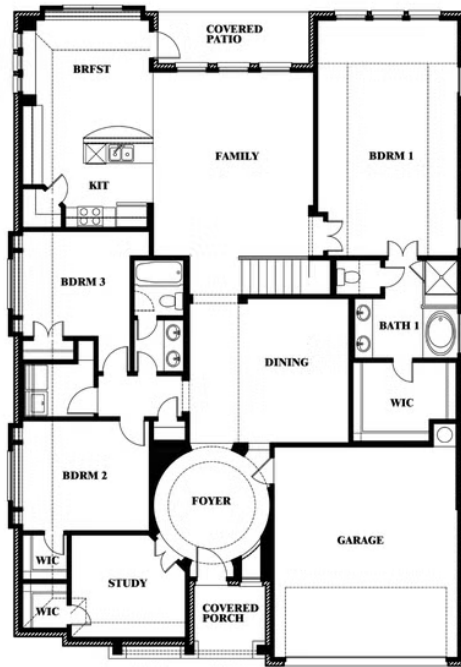

Carolina III

LEGACY RANCH CLASSIC 60

2312 RIVER TRAIL, MELISSA, TX 75454

Carolina III