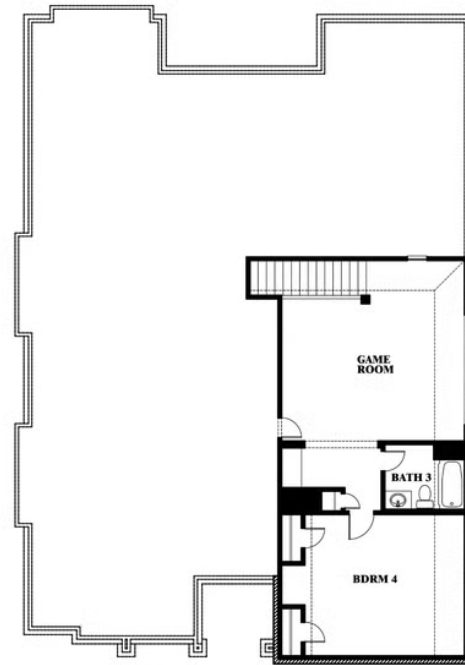

Carolina III

LEGACY RANCH CLASSIC 60

2312 RIVER TRAIL, MELISSA, TX 75454

Carolina III