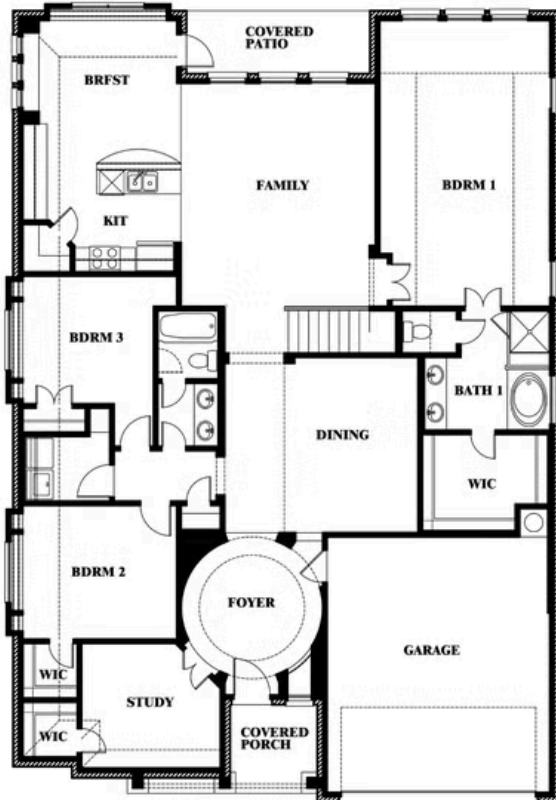

Carolina III

LEGACY RANCH CLASSIC 60

2312 RIVER TRAIL, MELISSA, TX 75454

Carolina III

This brochure is for general informational purposes and is to be used as a guide only. Changes may be made during the development process and floorplans, dimensions, fixtures, fittings, finishes and specifications are subject to change without notice. Window placement, balcony configuration, wardrobe sizes and living areas may vary slightly within each plan type. EQUAL HOUSING OPPORTUNITY