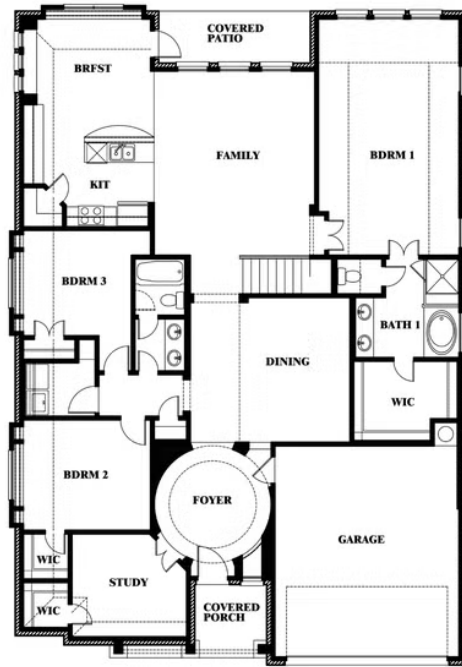

Carolina II

LEGACY RANCH CLASSIC 60

2312 RIVER TRAIL, MELISSA, TX 75454

Carolina II