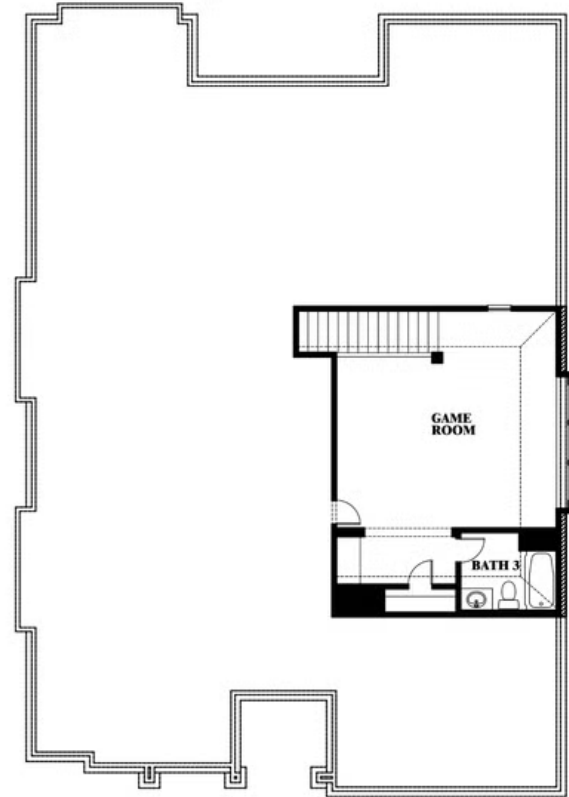

Carolina II

HOMES FROM
\$600,990

CLASSIC SERIES

LEGACY RANCH CLASSIC 60

2312 RIVER TRAIL, MELISSA, TX 75454

2,771
SQUARE FEET

3
BEDROOMS

3.0
BATHROOMS

2
CAR GARAGE

ELEVATION D

ELEVATION A

ELEVATION A

ELEVATION AS

ELEVATION AS

ELEVATION C

ELEVATION C

Carolina II

LEGACY RANCH CLASSIC 60

2312 RIVER TRAIL, MELISSA, TX 75454

Carolina II

This brochure is for general informational purposes and is to be used as a guide only. Changes may be made during the development process and floorplans, dimensions, fixtures, fittings, finishes and specifications are subject to change without notice. Window placement, balcony configuration, wardrobe sizes and living areas may vary slightly within each plan type. EQUAL HOUSING OPPORTUNITY

Carolina II

LEGACY RANCH CLASSIC 60

2312 RIVER TRAIL, MELISSA, TX 75454

Carolina II with Media Room

This brochure is for general informational purposes and is to be used as a guide only. Changes may be made during the development process and floorplans, dimensions, fixtures, fittings, finishes and specifications are subject to change without notice. Window placement, balcony configuration, wardrobe sizes and living areas may vary slightly within each plan type. EQUAL HOUSING OPPORTUNITY