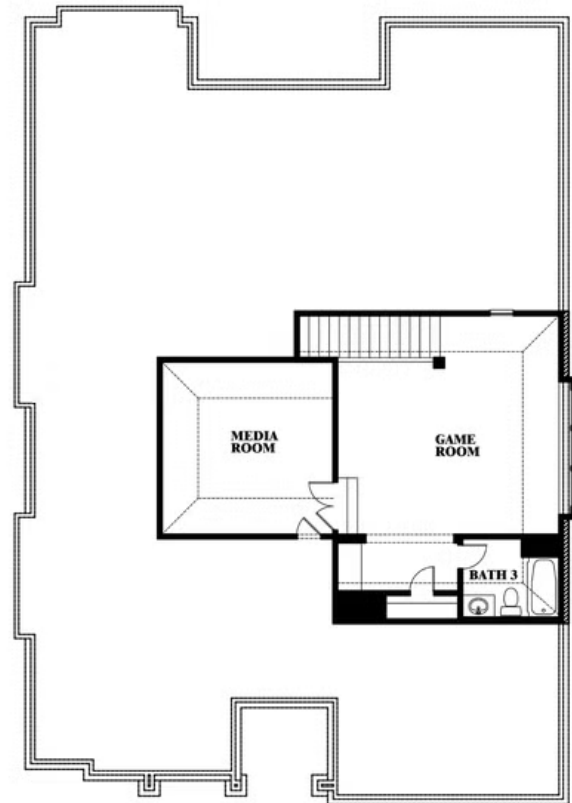

Carolina II

HOMES FROM
\$600,990

CLASSIC SERIES

LEGACY RANCH CLASSIC 60

2312 RIVER TRAIL, MELISSA, TX 75454

2,771
SQUARE FEET

3
BEDROOMS

3.0
BATHROOMS

Carolina II

LEGACY RANCH CLASSIC 60

2312 RIVER TRAIL, MELISSA, TX 75454

Carolina II

This brochure is for general informational purposes and is to be used as a guide only. Changes may be made during the development process and floorplans, dimensions, fixtures, fittings, finishes and specifications are subject to change without notice. Window placement, balcony configuration, wardrobe sizes and living areas may vary slightly within each plan type. EQUAL HOUSING OPPORTUNITY

Carolina II

LEGACY RANCH CLASSIC 60

2312 RIVER TRAIL, MELISSA, TX 75454

Carolina II with Media Room

This brochure is for general informational purposes and is to be used as a guide only. Changes may be made during the development process and floorplans, dimensions, fixtures, fittings, finishes and specifications are subject to change without notice. Window placement, balcony configuration, wardrobe sizes and living areas may vary slightly within each plan type. EQUAL HOUSING OPPORTUNITY