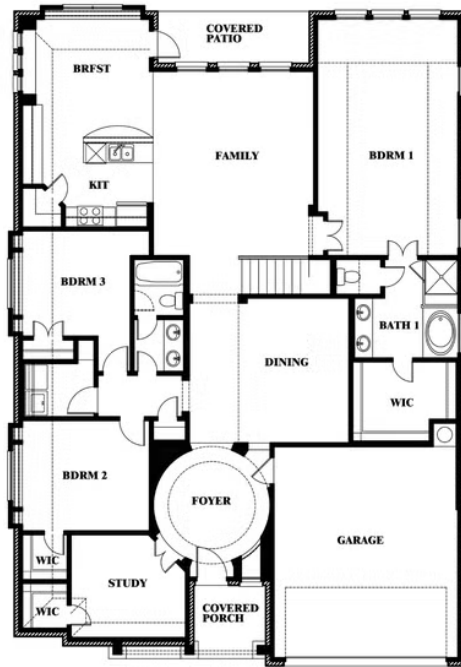

Carolina II

LEGACY RANCH CLASSIC 60

2312 RIVER TRAIL, MELISSA, TX 75454

Carolina II with Media Room