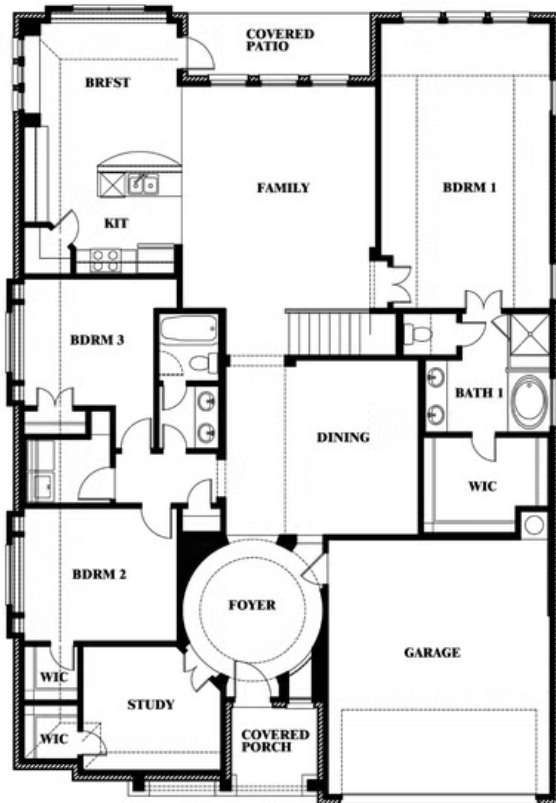

Carolina II

HOMES FROM
\$600,990

CLASSIC SERIES

LEGACY RANCH CLASSIC 60

2312 RIVER TRAIL, MELISSA, TX 75454

2,771
SQUARE FEET

3
BEDROOMS

3.0
BATHROOMS

Carolina II

LEGACY RANCH CLASSIC 60

2312 RIVER TRAIL, MELISSA, TX 75454

Carolina II

This brochure is for general informational purposes and is to be used as a guide only. Changes may be made during the development process and floorplans, dimensions, fixtures, fittings, finishes and specifications are subject to change without notice. Window placement, balcony configuration, wardrobe sizes and living areas may vary slightly within each plan type. EQUAL HOUSING OPPORTUNITY

Carolina II

LEGACY RANCH CLASSIC 60

2312 RIVER TRAIL, MELISSA, TX 75454

Carolina II with Media Room

This brochure is for general informational purposes and is to be used as a guide only. Changes may be made during the development process and floorplans, dimensions, fixtures, fittings, finishes and specifications are subject to change without notice. Window placement, balcony configuration, wardrobe sizes and living areas may vary slightly within each plan type. EQUAL HOUSING OPPORTUNITY