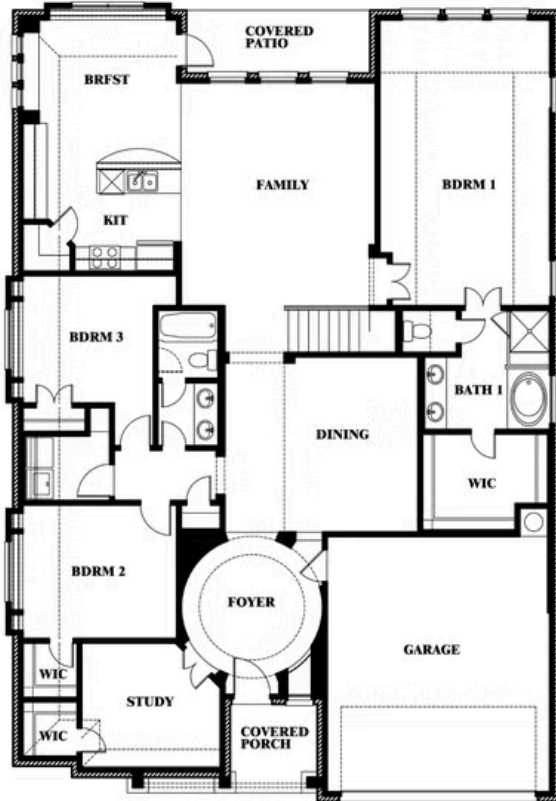

Carolina II

HOMES FROM
\$600,990

CLASSIC SERIES

LEGACY RANCH CLASSIC 60

2312 RIVER TRAIL, MELISSA, TX 75454

2,771
SQUARE FEET

3
BEDROOMS

3.0
BATHROOMS

ELEVATION E

ELEVATION E

ELEVATION F

ELEVATION F

Carolina II

LEGACY RANCH CLASSIC 60

2312 RIVER TRAIL, MELISSA, TX 75454

Carolina II

This brochure is for general informational purposes and is to be used as a guide only. Changes may be made during the development process and floorplans, dimensions, fixtures, fittings, finishes and specifications are subject to change without notice. Window placement, balcony configuration, wardrobe sizes and living areas may vary slightly within each plan type. EQUAL HOUSING OPPORTUNITY

Carolina II

LEGACY RANCH CLASSIC 60

2312 RIVER TRAIL, MELISSA, TX 75454

Carolina II with Media Room

This brochure is for general informational purposes and is to be used as a guide only. Changes may be made during the development process and floorplans, dimensions, fixtures, fittings, finishes and specifications are subject to change without notice. Window placement, balcony configuration, wardrobe sizes and living areas may vary slightly within each plan type. EQUAL HOUSING OPPORTUNITY