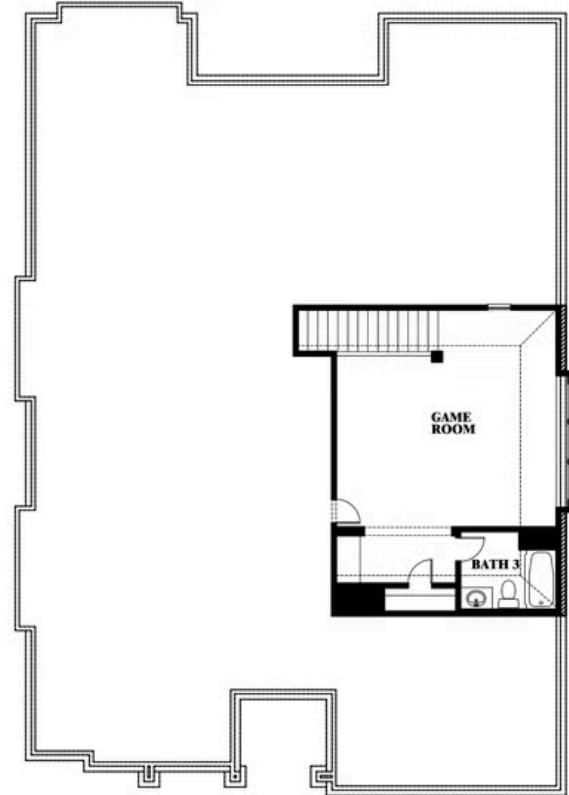

Carolina II

HOMES FROM
\$600,990

CLASSIC SERIES

LEGACY RANCH CLASSIC 60

2312 RIVER TRAIL, MELISSA, TX 75454

2,771
SQUARE FEET

3
BEDROOMS

3.0
BATHROOMS

2
CAR GARAGE

ELEVATION D

ELEVATION A

ELEVATION A

ELEVATION AS

ELEVATION AS

ELEVATION C

ELEVATION C

ELEVATION E

ELEVATION E

ELEVATION F

ELEVATION F

Carolina II

LEGACY RANCH CLASSIC 60

2312 RIVER TRAIL, MELISSA, TX 75454

Carolina II

Carolina II

LEGACY RANCH CLASSIC 60

2312 RIVER TRAIL, MELISSA, TX 75454

Carolina II with Media Room

This brochure is for general informational purposes and is to be used as a guide only. Changes may be made during the development process and floorplans, dimensions, fixtures, fittings, finishes and specifications are subject to change without notice. Window placement, balcony configuration, wardrobe sizes and living areas may vary slightly within each plan type. EQUAL HOUSING OPPORTUNITY