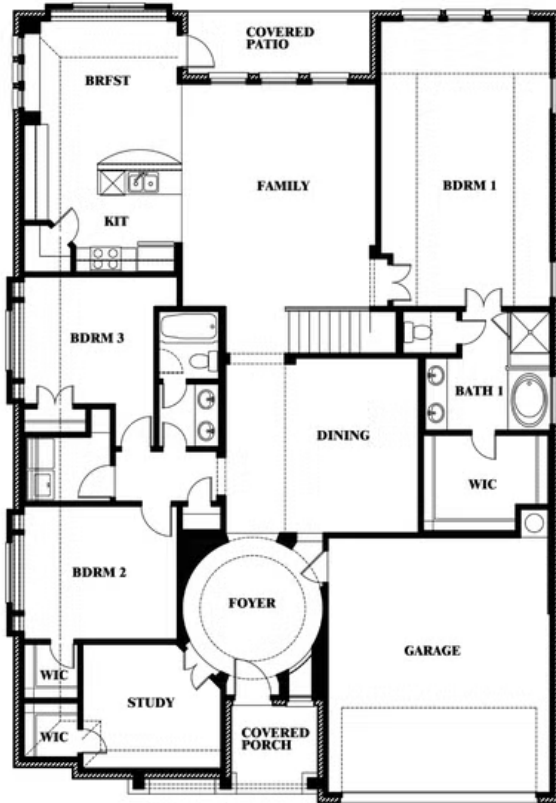

Carolina II

HOMES FROM
\$600,990

CLASSIC SERIES

LEGACY RANCH CLASSIC 60

2312 RIVER TRAIL, MELISSA, TX 75454

2,771
SQUARE FEET

3
BEDROOMS

3.0
BATHROOMS

2
CAR GARAGE

ELEVATION D

ELEVATION A

ELEVATION A

ELEVATION AS

ELEVATION AS

ELEVATION C

ELEVATION C

Carolina II

LEGACY RANCH CLASSIC 60

2312 RIVER TRAIL, MELISSA, TX 75454

Carolina II

This brochure is for general informational purposes and is to be used as a guide only. Changes may be made during the development process and floorplans, dimensions, fixtures, fittings, finishes and specifications are subject to change without notice. Window placement, balcony configuration, wardrobe sizes and living areas may vary slightly within each plan type. EQUAL HOUSING OPPORTUNITY

Carolina II

LEGACY RANCH CLASSIC 60

2312 RIVER TRAIL, MELISSA, TX 75454

Carolina II with Media Room

This brochure is for general informational purposes and is to be used as a guide only. Changes may be made during the development process and floorplans, dimensions, fixtures, fittings, finishes and specifications are subject to change without notice. Window placement, balcony configuration, wardrobe sizes and living areas may vary slightly within each plan type. EQUAL HOUSING OPPORTUNITY