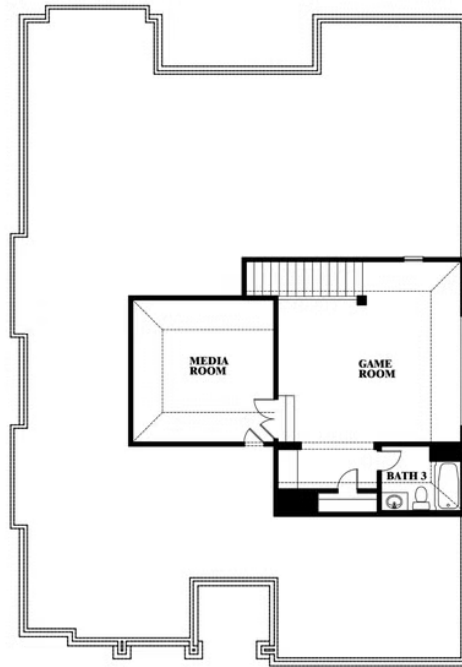

Carolina II

LEGACY RANCH CLASSIC 60

2312 RIVER TRAIL, MELISSA, TX 75454

Carolina II with Media Room