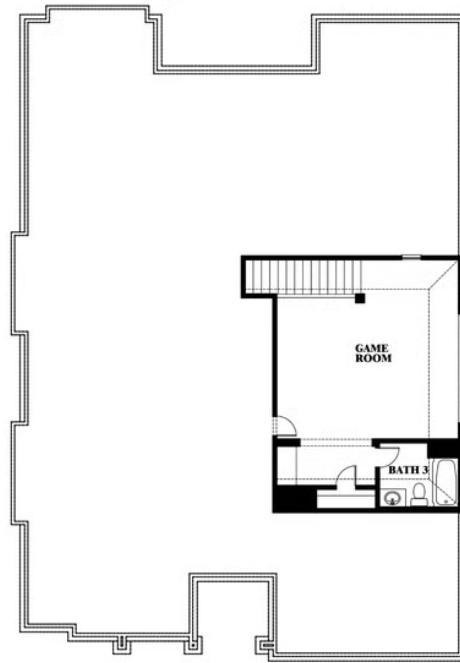

Carolina II

LEGACY RANCH CLASSIC 60

2312 RIVER TRAIL, MELISSA, TX 75454

Carolina II