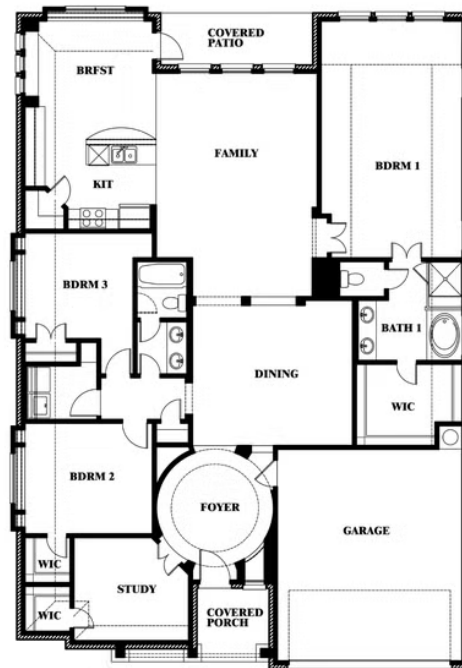

Carolina

LEGACY RANCH CLASSIC 60

2312 RIVER TRAIL, MELISSA, TX 75454

Carolina