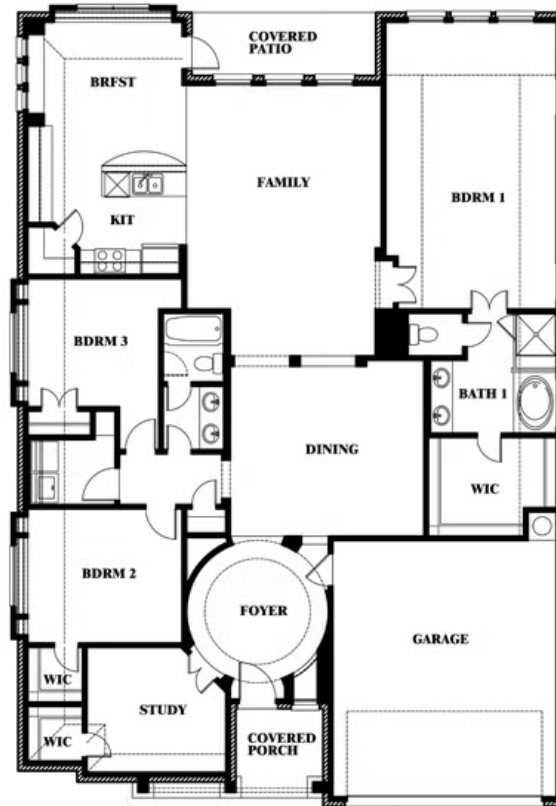

Carolina

LEGACY RANCH CLASSIC 60

2312 RIVER TRAIL, MELISSA, TX 75454

Carolina

This brochure is for general informational purposes and is to be used as a guide only. Changes may be made during the development process and floorplans, dimensions, fixtures, fittings, finishes and specifications are subject to change without notice. Window placement, balcony configuration, wardrobe sizes and living areas may vary slightly within each plan type. EQUAL HOUSING OPPORTUNITY