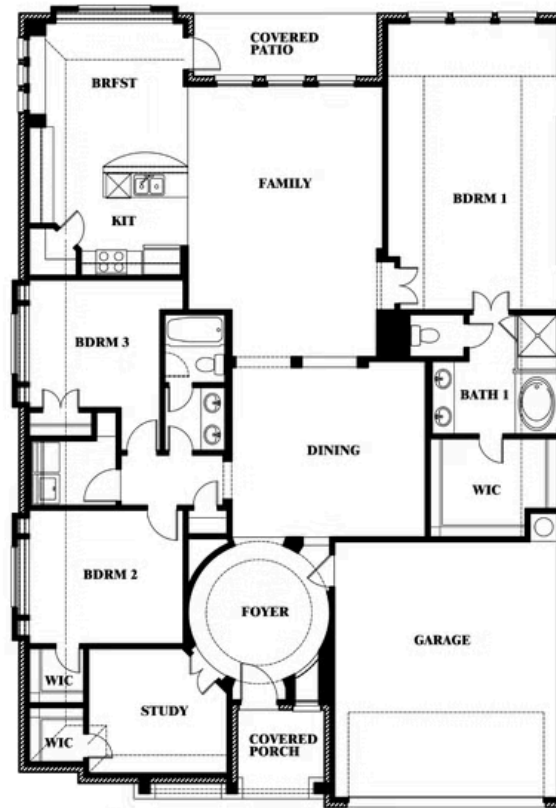

Carolina

HOMES FROM
\$520,990

CLASSIC SERIES

LEGACY RANCH CLASSIC 60

2312 RIVER TRAIL, MELISSA, TX 75454

2,313
SQUARE FEET

3
BEDROOMS

2.0
BATHROOMS

2
CAR GARAGE

ELEVATION C

Document generated Jan 22, 2025. Prices, plans, square footage, features and materials are subject to change at any time without notice and vary among communities. Listed prices are for informational purposes only, are not binding, and do not create any contractual obligation(s). The price of any home is dependent on numerous factors, all of which are unique to a specific home, and is not guaranteed until specified in a binding contract. Pricing of elevations and additional optional beds/baths vary per plan. Some plans require a premium homesite. Please ask the Community Manager for details. Renderings of homes are artist concepts and may not reflect exact colors and materials.

Carolina

LEGACY RANCH CLASSIC 60

2312 RIVER TRAIL, MELISSA, TX 75454

Carolina

This brochure is for general informational purposes and is to be used as a guide only. Changes may be made during the development process and floorplans, dimensions, fixtures, fittings, finishes and specifications are subject to change without notice. Window placement, balcony configuration, wardrobe sizes and living areas may vary slightly within each plan type. EQUAL HOUSING OPPORTUNITY