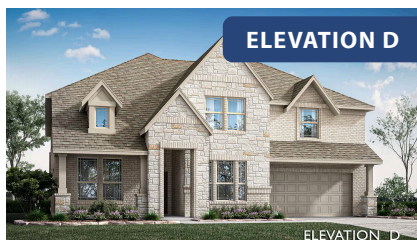

Bellflower III

HOMES FROM
\$704,990

CLASSIC SERIES

LEGACY RANCH CLASSIC 60

2312 RIVER TRAIL, MELISSA, TX 75454

3,979
SQUARE FEET

5
BEDROOMS

4.5
BATHROOMS

2
CAR GARAGE

ELEVATION C

ELEVATION A

ELEVATION A

ELEVATION AS

ELEVATION AS

ELEVATION B

ELEVATION B

Bellflower III

LEGACY RANCH CLASSIC 60

2312 RIVER TRAIL, MELISSA, TX 75454

BELLFLOWER III FLOOR PLAN

Bellflower III

This brochure is for general informational purposes and is to be used as a guide only. Changes may be made during the development process and floorplans, dimensions, fixtures, fittings, finishes and specifications are subject to change without notice. Window placement, balcony configuration, wardrobe sizes and living areas may vary slightly within each plan type. EQUAL HOUSING OPPORTUNITY