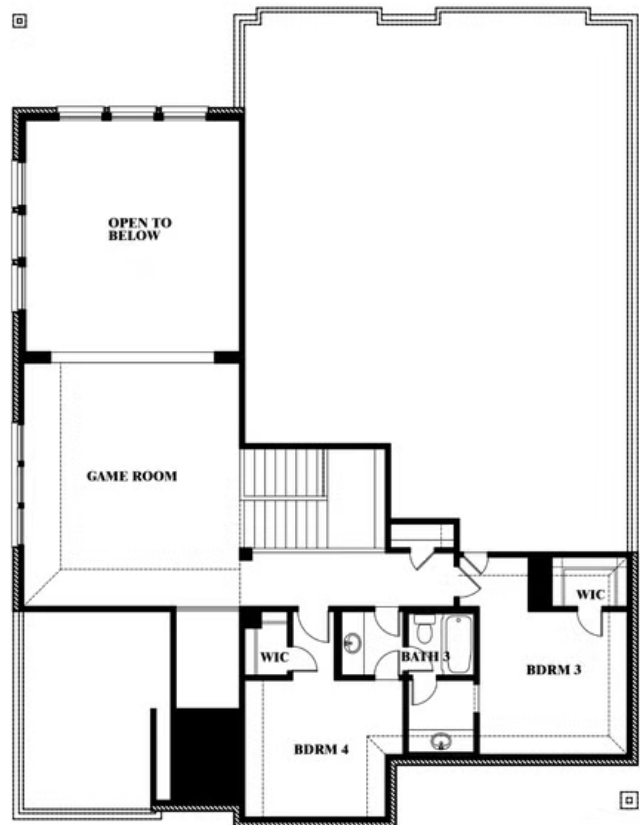

Bellflower

HOMES FROM
\$654,990

CLASSIC SERIES

LEGACY RANCH CLASSIC 60

2312 RIVER TRAIL, MELISSA, TX 75454

3,527
SQUARE FEET

4
BEDROOMS

3.5
BATHROOMS

2
CAR GARAGE

ELEVATION D

ELEVATION A

ELEVATION A

ELEVATION AS

ELEVATION AS

ELEVATION B

ELEVATION B

Bellflower

LEGACY RANCH CLASSIC 60

2312 RIVER TRAIL, MELISSA, TX 75454

Bellflower

This brochure is for general informational purposes and is to be used as a guide only. Changes may be made during the development process and floorplans, dimensions, fixtures, fittings, finishes and specifications are subject to change without notice. Window placement, balcony configuration, wardrobe sizes and living areas may vary slightly within each plan type. EQUAL HOUSING OPPORTUNITY