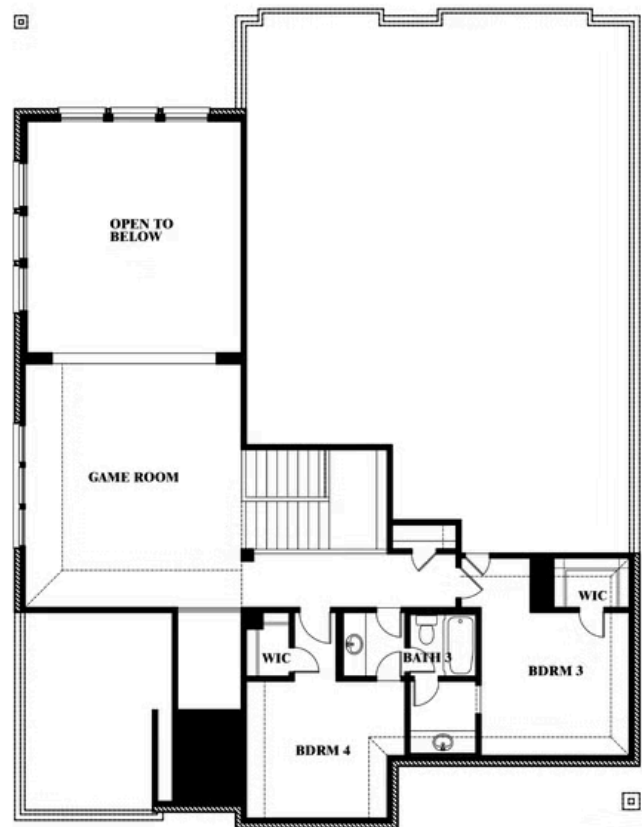

Bellflower

LEGACY RANCH CLASSIC 60

2312 RIVER TRAIL, MELISSA, TX 75454

Bellflower

This brochure is for general informational purposes and is to be used as a guide only. Changes may be made during the development process and floorplans, dimensions, fixtures, fittings, finishes and specifications are subject to change without notice. Window placement, balcony configuration, wardrobe sizes and living areas may vary slightly within each plan type. EQUAL HOUSING OPPORTUNITY