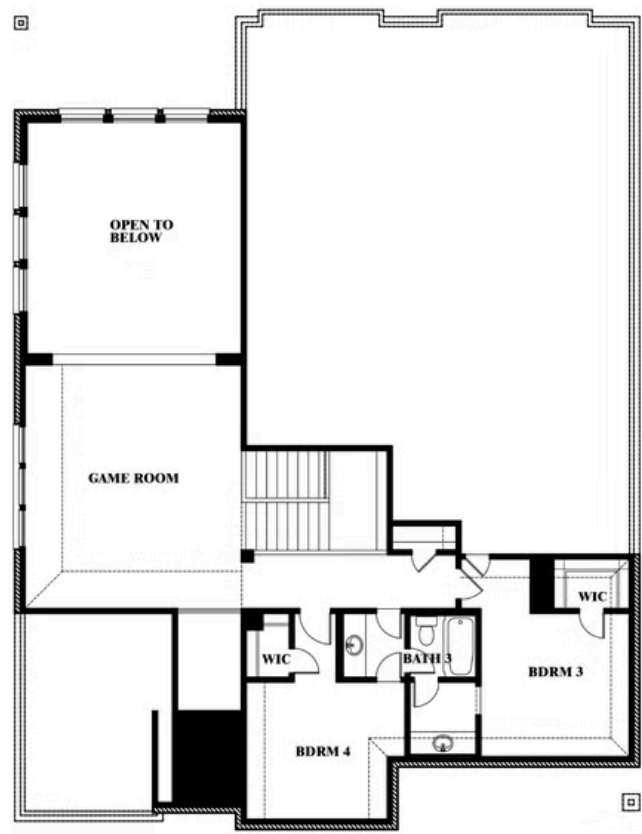

Bellflower

HOMES FROM
\$654,990

CLASSIC SERIES

LEGACY RANCH CLASSIC 60

2312 RIVER TRAIL, MELISSA, TX 75454

3,527
SQUARE FEET

4
BEDROOMS

3.5
BATHROOMS

2
CAR GARAGE

ELEVATION D

Bellflower

LEGACY RANCH CLASSIC 60

2312 RIVER TRAIL, MELISSA, TX 75454

BELLFLOWER FLOOR PLAN

Bellflower

This brochure is for general informational purposes and is to be used as a guide only. Changes may be made during the development process and floorplans, dimensions, fixtures, fittings, finishes and specifications are subject to change without notice. Window placement, balcony configuration, wardrobe sizes and living areas may vary slightly within each plan type. EQUAL HOUSING OPPORTUNITY