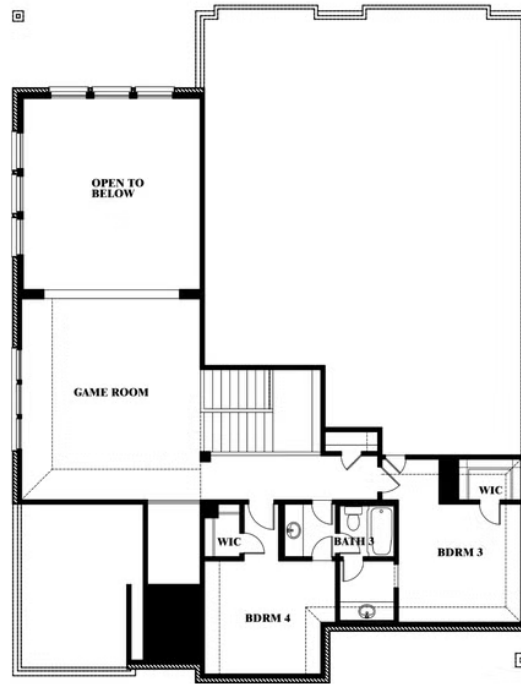

Bellflower

LEGACY RANCH CLASSIC 60

2312 RIVER TRAIL, MELISSA, TX 75454

Bellflower