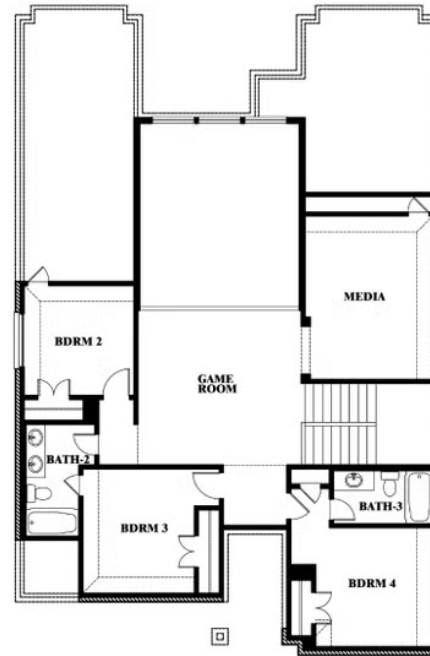

Violet IV

LEGACY RANCH CLASSIC 55

2312 RIVER TRAIL, MELISSA, TX 75454

VIOLET IV FLOOR PLAN WITH OPTIONAL BEDROOM AT STUDY

Violet IV
Opt. Bed 5 & Bath 4 at Study