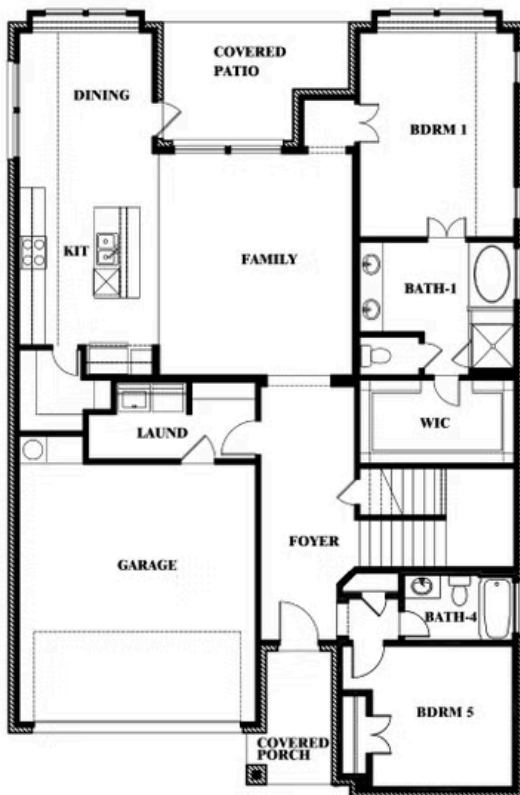

Violet IV

HOMES FROM
\$595,990

CLASSIC SERIES

LEGACY RANCH CLASSIC 55

2312 RIVER TRAIL, MELISSA, TX 75454

2,838
SQUARE FEET

4
BEDROOMS

3.5
BATHROOMS

ELEVATION D

ELEVATION D

Violet IV

VIOLET IV FLOOR PLAN

LEGACY RANCH CLASSIC 55

2312 RIVER TRAIL, MELISSA, TX 75454

Violet IV

This brochure is for general informational purposes and is to be used as a guide only. Changes may be made during the development process and floorplans, dimensions, fixtures, fittings, finishes and specifications are subject to change without notice. Window placement, balcony configuration, wardrobe sizes and living areas may vary slightly within each plan type. EQUAL HOUSING OPPORTUNITY

Violet IV

LEGACY RANCH CLASSIC 55

2312 RIVER TRAIL, MELISSA, TX 75454

VIOLET IV FLOOR PLAN WITH OPTIONAL BEDROOM AT STUDY

Violet IV Opt. Bed 5 & Bath 4 at Study

This brochure is for general informational purposes and is to be used as a guide only. Changes may be made during the development process and floorplans, dimensions, fixtures, fittings, finishes and specifications are subject to change without notice. Window placement, balcony configuration, wardrobe sizes and living areas may vary slightly within each plan type. EQUAL HOUSING OPPORTUNITY