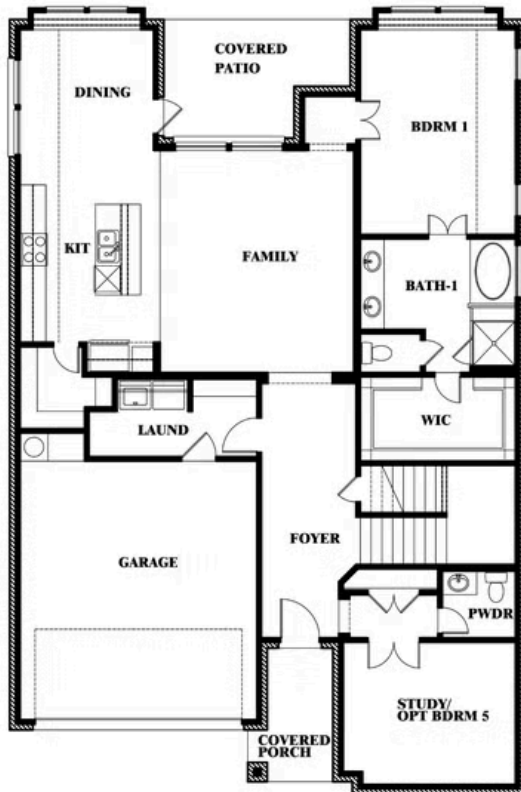

Violet IV

HOMES FROM
\$595,990

CLASSIC SERIES

LEGACY RANCH CLASSIC 55

2312 RIVER TRAIL, MELISSA, TX 75454

2,838
SQUARE FEET

4
BEDROOMS

3.5
BATHROOMS

2
CAR GARAGE

ELEVATION A

ELEVATION AS

ELEVATION AS

ELEVATION B

ELEVATION B

ELEVATION C

ELEVATION C

ELEVATION D

ELEVATION D

Violet IV

VIOLET IV FLOOR PLAN

LEGACY RANCH CLASSIC 55

2312 RIVER TRAIL, MELISSA, TX 75454

Violet IV

This brochure is for general informational purposes and is to be used as a guide only. Changes may be made during the development process and floorplans, dimensions, fixtures, fittings, finishes and specifications are subject to change without notice. Window placement, balcony configuration, wardrobe sizes and living areas may vary slightly within each plan type. EQUAL HOUSING OPPORTUNITY

Violet IV

LEGACY RANCH CLASSIC 55

2312 RIVER TRAIL, MELISSA, TX 75454

VIOLET IV FLOOR PLAN WITH OPTIONAL BEDROOM AT STUDY

Violet IV Opt. Bed 5 & Bath 4 at Study

This brochure is for general informational purposes and is to be used as a guide only. Changes may be made during the development process and floorplans, dimensions, fixtures, fittings, finishes and specifications are subject to change without notice. Window placement, balcony configuration, wardrobe sizes and living areas may vary slightly within each plan type. EQUAL HOUSING OPPORTUNITY