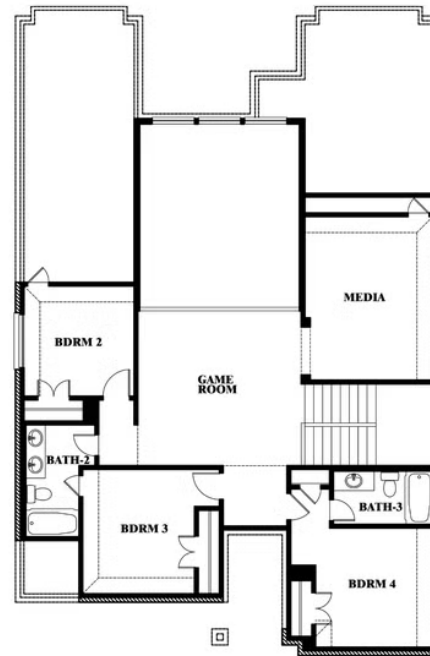

Violet IV

VIOLET IV FLOOR PLAN

LEGACY RANCH CLASSIC 55

2312 RIVER TRAIL, MELISSA, TX 75454

Violet IV