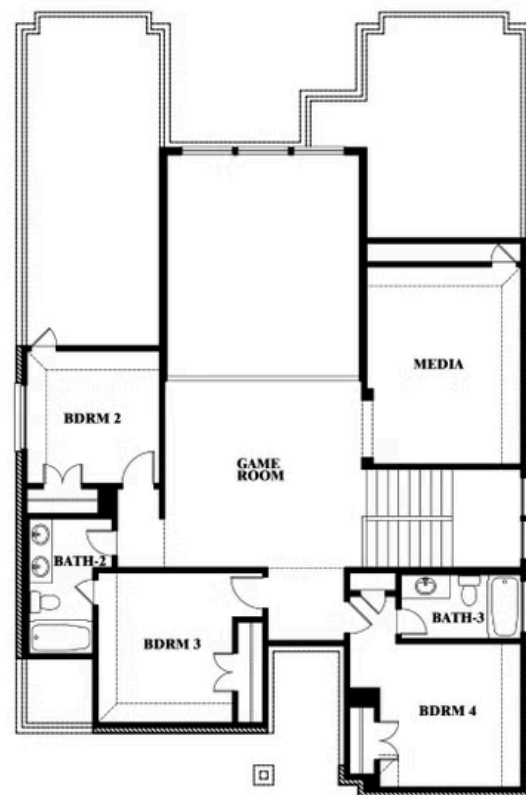

Violet IV

HOMES FROM
\$595,990

CLASSIC SERIES

LEGACY RANCH CLASSIC 55

2312 RIVER TRAIL, MELISSA, TX 75454

2,838
SQUARE FEET

4
BEDROOMS

3.5
BATHROOMS

ELEVATION D

ELEVATION D

Violet IV

VIOLET IV FLOOR PLAN

LEGACY RANCH CLASSIC 55

2312 RIVER TRAIL, MELISSA, TX 75454

Violet IV

This brochure is for general informational purposes and is to be used as a guide only. Changes may be made during the development process and floorplans, dimensions, fixtures, fittings, finishes and specifications are subject to change without notice. Window placement, balcony configuration, wardrobe sizes and living areas may vary slightly within each plan type. EQUAL HOUSING OPPORTUNITY

Violet IV

LEGACY RANCH CLASSIC 55

2312 RIVER TRAIL, MELISSA, TX 75454

VIOLET IV FLOOR PLAN WITH OPTIONAL BEDROOM AT STUDY

Violet IV Opt. Bed 5 & Bath 4 at Study

This brochure is for general informational purposes and is to be used as a guide only. Changes may be made during the development process and floorplans, dimensions, fixtures, fittings, finishes and specifications are subject to change without notice. Window placement, balcony configuration, wardrobe sizes and living areas may vary slightly within each plan type. EQUAL HOUSING OPPORTUNITY