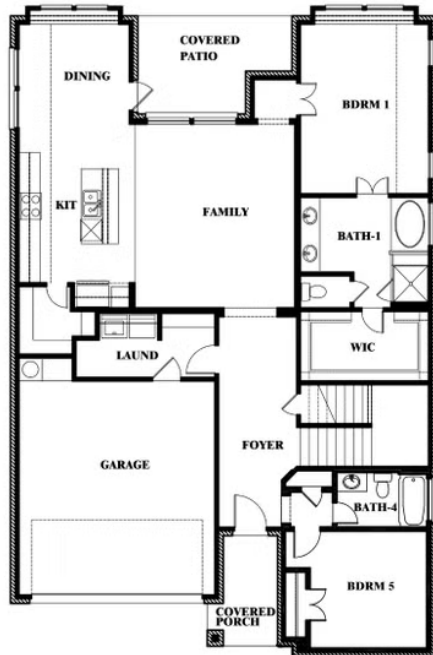

Violet III

LEGACY RANCH CLASSIC 55

2312 RIVER TRAIL, MELISSA, TX 75454

VIOLET III FLOOR PLAN WITH BEDROOM AT STUDY

Violet III
Opt. Bed 5 & Bath 4 at Study