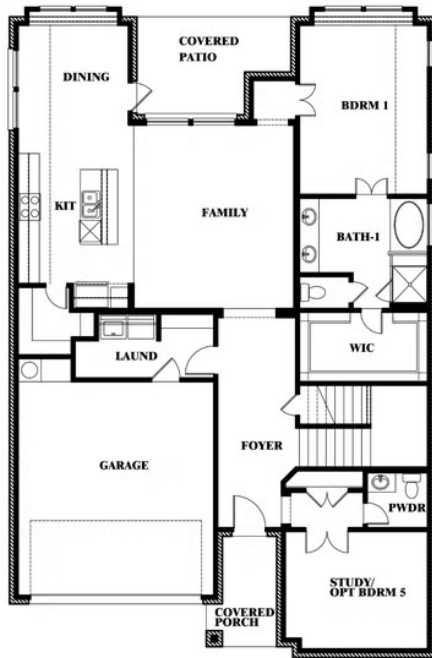

Violet II

VIOLET II FLOOR PLAN

LEGACY RANCH CLASSIC 55

2312 RIVER TRAIL, MELISSA, TX 75454

Violet II