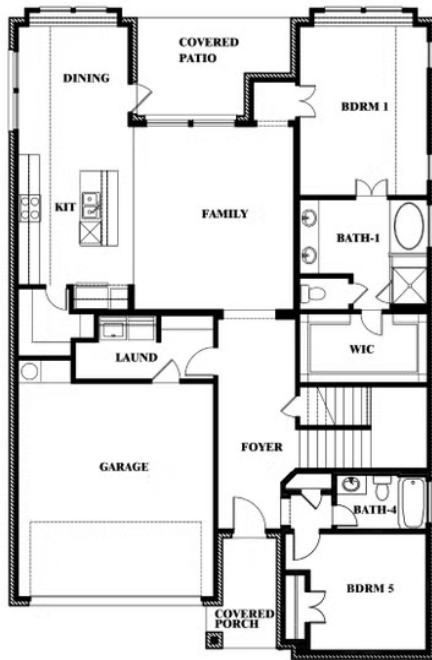

Violet II

LEGACY RANCH CLASSIC 55

2312 RIVER TRAIL, MELISSA, TX 75454

VIOLET II FLOOR PLAN WITH OPTIONAL BEDROOM AT STUDY

Violet II

Opt. Bed 5 & Bath 4 at Study