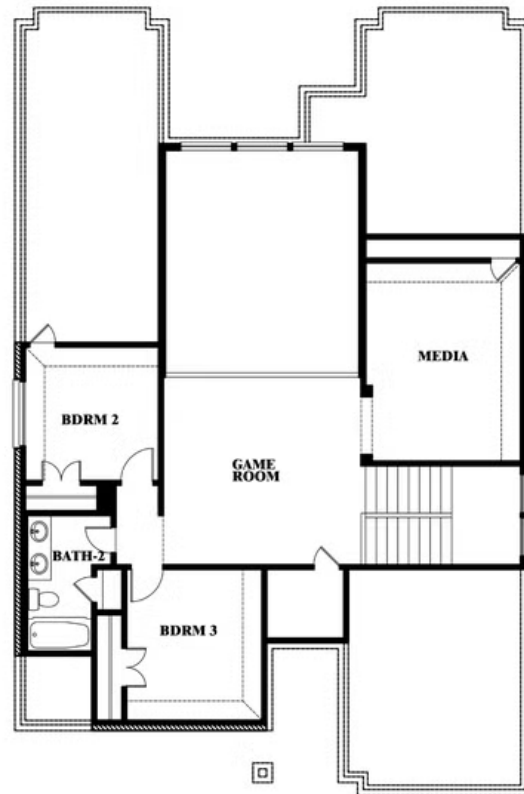

Violet II

CLASSIC SERIES

LEGACY RANCH CLASSIC 55

2312 RIVER TRAIL, MELISSA, TX 75454

HOMES FROM

\$570,990

2,591
SQUARE FEET

3
BEDROOMS

2.5
BATHROOMS

2
CAR GARAGE

ELEVATION A

ELEVATION AS

ELEVATION AS

ELEVATION B

ELEVATION B

ELEVATION C

ELEVATION C

ELEVATION D

ELEVATION D

Violet II

VIOLET II FLOOR PLAN

LEGACY RANCH CLASSIC 55

2312 RIVER TRAIL, MELISSA, TX 75454

Violet II

Violet II

LEGACY RANCH CLASSIC 55

2312 RIVER TRAIL, MELISSA, TX 75454

VIOLET II FLOOR PLAN WITH OPTIONAL BEDROOM AT STUDY

Violet II Opt. Bed 5 & Bath 4 at Study

This brochure is for general informational purposes and is to be used as a guide only. Changes may be made during the development process and floorplans, dimensions, fixtures, fittings, finishes and specifications are subject to change without notice. Window placement, balcony configuration, wardrobe sizes and living areas may vary slightly within each plan type. EQUAL HOUSING OPPORTUNITY