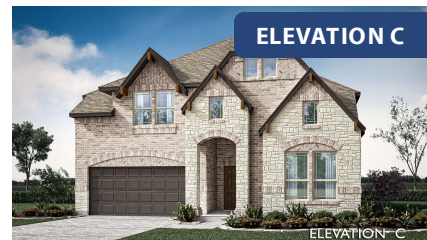

Violet II

CLASSIC SERIES

LEGACY RANCH CLASSIC 55

2312 RIVER TRAIL, MELISSA, TX 75454

HOMES FROM

\$570,990

2,591
SQUARE FEET

3
BEDROOMS

2.5
BATHROOMS

2
CAR GARAGE

ELEVATION A

ELEVATION AS

ELEVATION AS

ELEVATION B

ELEVATION B

ELEVATION C

ELEVATION C

ELEVATION D

ELEVATION D

Violet II

VIOLET II FLOOR PLAN

LEGACY RANCH CLASSIC 55

2312 RIVER TRAIL, MELISSA, TX 75454

Violet II