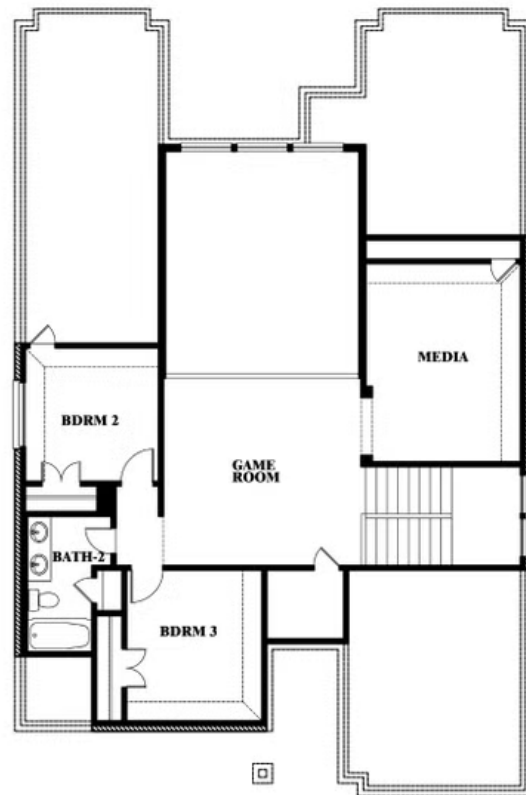

Violet II

CLASSIC SERIES

LEGACY RANCH CLASSIC 55

2312 RIVER TRAIL, MELISSA, TX 75454

HOMES FROM

\$570,990

2,591
SQUARE FEET

3
BEDROOMS

2.5
BATHROOMS

2
CAR GARAGE

ELEVATION A

ELEVATION AS

ELEVATION AS

ELEVATION B

ELEVATION B

ELEVATION C

ELEVATION C

ELEVATION D

ELEVATION D

Violet II

VIOLET II FLOOR PLAN

LEGACY RANCH CLASSIC 55

2312 RIVER TRAIL, MELISSA, TX 75454

Violet II

Violet II

LEGACY RANCH CLASSIC 55

2312 RIVER TRAIL, MELISSA, TX 75454

VIOLET II FLOOR PLAN WITH OPTIONAL BEDROOM AT STUDY

Violet II Opt. Bed 5 & Bath 4 at Study

This brochure is for general informational purposes and is to be used as a guide only. Changes may be made during the development process and floorplans, dimensions, fixtures, fittings, finishes and specifications are subject to change without notice. Window placement, balcony configuration, wardrobe sizes and living areas may vary slightly within each plan type. EQUAL HOUSING OPPORTUNITY