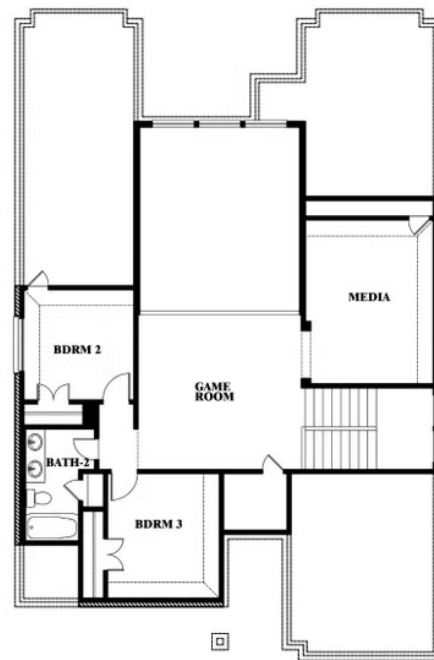

Violet II

LEGACY RANCH CLASSIC 55

2312 RIVER TRAIL, MELISSA, TX 75454

VIOLET II FLOOR PLAN WITH OPTIONAL BEDROOM AT STUDY

Violet II

Opt. Bed 5 & Bath 4 at Study