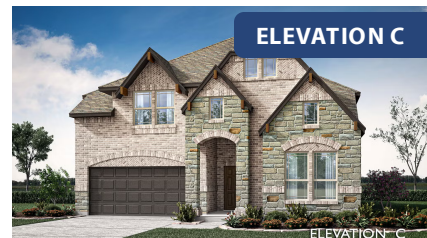

Violet II

HOMES FROM
\$570,990

CLASSIC SERIES

LEGACY RANCH CLASSIC 55

2312 RIVER TRAIL, MELISSA, TX 75454

2,591
SQUARE FEET

3
BEDROOMS

2.5
BATHROOMS

2
CAR GARAGE

ELEVATION A

ELEVATION AS

ELEVATION AS

ELEVATION B

ELEVATION B

ELEVATION C

ELEVATION C

ELEVATION D

ELEVATION D

Violet II

VIOLET II FLOOR PLAN

LEGACY RANCH CLASSIC 55

2312 RIVER TRAIL, MELISSA, TX 75454

Violet II

This brochure is for general informational purposes and is to be used as a guide only. Changes may be made during the development process and floorplans, dimensions, fixtures, fittings, finishes and specifications are subject to change without notice. Window placement, balcony configuration, wardrobe sizes and living areas may vary slightly within each plan type. EQUAL HOUSING OPPORTUNITY