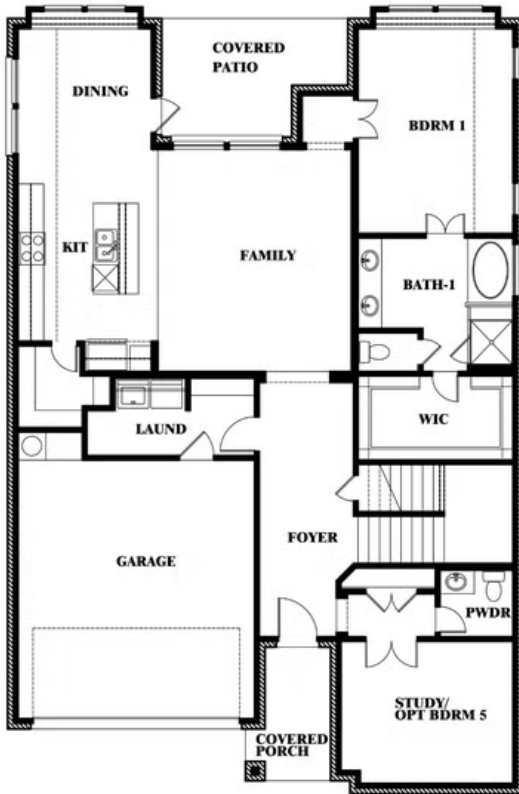

Violet II

CLASSIC SERIES

LEGACY RANCH CLASSIC 55

2312 RIVER TRAIL, MELISSA, TX 75454

HOMES FROM

\$570,990

2,591
SQUARE FEET

3
BEDROOMS

2.5
BATHROOMS

2
CAR GARAGE

ELEVATION A

ELEVATION AS

ELEVATION AS

ELEVATION B

ELEVATION B

ELEVATION C

ELEVATION C

ELEVATION D

ELEVATION D

Violet II

VIOLET II FLOOR PLAN

LEGACY RANCH CLASSIC 55

2312 RIVER TRAIL, MELISSA, TX 75454

Violet II

Violet II

LEGACY RANCH CLASSIC 55

2312 RIVER TRAIL, MELISSA, TX 75454

VIOLET II FLOOR PLAN WITH OPTIONAL BEDROOM AT STUDY

Violet II Opt. Bed 5 & Bath 4 at Study

This brochure is for general informational purposes and is to be used as a guide only. Changes may be made during the development process and floorplans, dimensions, fixtures, fittings, finishes and specifications are subject to change without notice. Window placement, balcony configuration, wardrobe sizes and living areas may vary slightly within each plan type. EQUAL HOUSING OPPORTUNITY