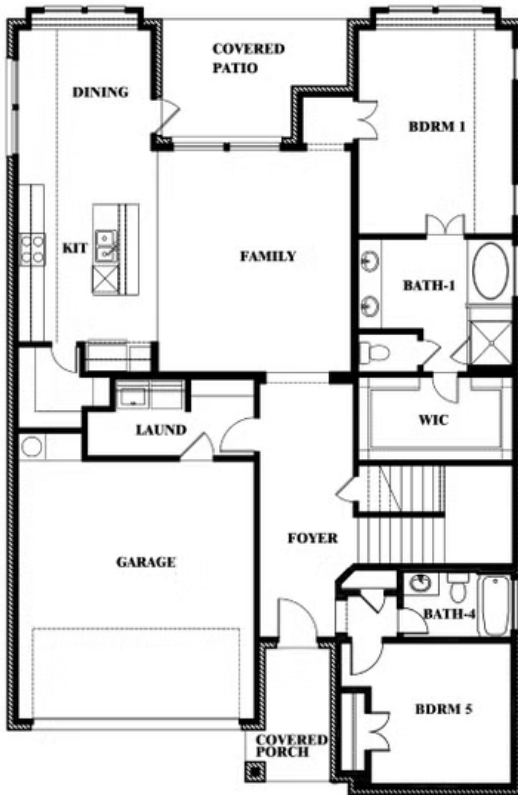

Violet II

CLASSIC SERIES

LEGACY RANCH CLASSIC 55

2312 RIVER TRAIL, MELISSA, TX 75454

HOMES FROM

\$570,990

2,591
SQUARE FEET

3
BEDROOMS

ELEVATION C

ELEVATION D

ELEVATION D

Violet II

VIOLET II FLOOR PLAN

LEGACY RANCH CLASSIC 55

2312 RIVER TRAIL, MELISSA, TX 75454

Violet II

This brochure is for general informational purposes and is to be used as a guide only. Changes may be made during the development process and floorplans, dimensions, fixtures, fittings, finishes and specifications are subject to change without notice. Window placement, balcony configuration, wardrobe sizes and living areas may vary slightly within each plan type. EQUAL HOUSING OPPORTUNITY

Violet II

LEGACY RANCH CLASSIC 55

2312 RIVER TRAIL, MELISSA, TX 75454

VIOLET II FLOOR PLAN WITH OPTIONAL BEDROOM AT STUDY

Violet II Opt. Bed 5 & Bath 4 at Study

This brochure is for general informational purposes and is to be used as a guide only. Changes may be made during the development process and floorplans, dimensions, fixtures, fittings, finishes and specifications are subject to change without notice. Window placement, balcony configuration, wardrobe sizes and living areas may vary slightly within each plan type. EQUAL HOUSING OPPORTUNITY