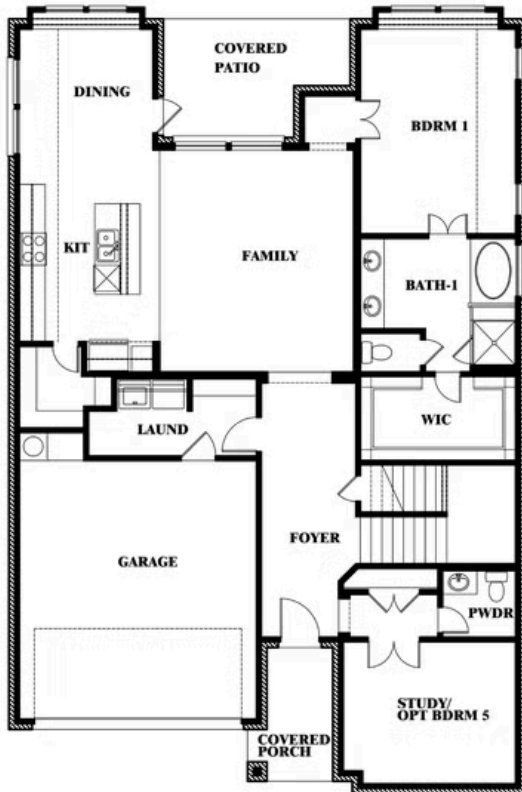

Violet

HOMES FROM
\$560,990

CLASSIC SERIES

LEGACY RANCH CLASSIC 55

2312 RIVER TRAIL, MELISSA, TX 75454

2,381
SQUARE FEET

3
BEDROOMS

2.5
BATHROOMS

2
CAR GARAGE

Violet

VIOLET FLOOR PLAN

LEGACY RANCH CLASSIC 55

2312 RIVER TRAIL, MELISSA, TX 75454

Violet

This brochure is for general informational purposes and is to be used as a guide only. Changes may be made during the development process and floorplans, dimensions, fixtures, fittings, finishes and specifications are subject to change without notice. Window placement, balcony configuration, wardrobe sizes and living areas may vary slightly within each plan type. EQUAL HOUSING OPPORTUNITY

Violet

LEGACY RANCH CLASSIC 55

2312 RIVER TRAIL, MELISSA, TX 75454

VIOLET FLOOR PLAN WITH OPTIONAL BEDROOM AT STUDY

Violet

Opt. Bed 5 & Bath 4 at Study

This brochure is for general informational purposes and is to be used as a guide only. Changes may be made during the development process and floorplans, dimensions, fixtures, fittings, finishes and specifications are subject to change without notice. Window placement, balcony configuration, wardrobe sizes and living areas may vary slightly within each plan type. EQUAL HOUSING OPPORTUNITY