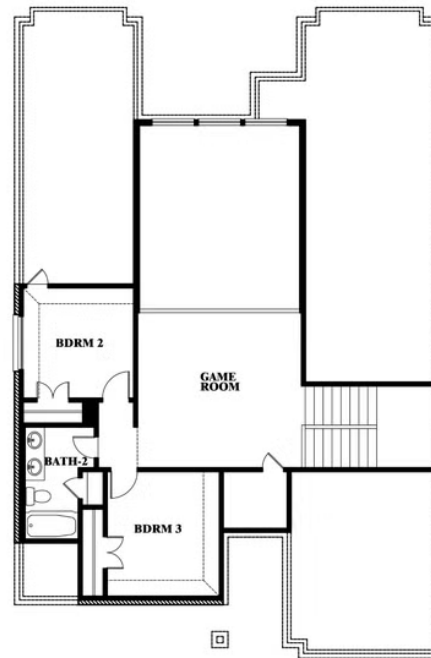

Violet

VIOLET FLOOR PLAN

LEGACY RANCH CLASSIC 55

2312 RIVER TRAIL, MELISSA, TX 75454

Violet