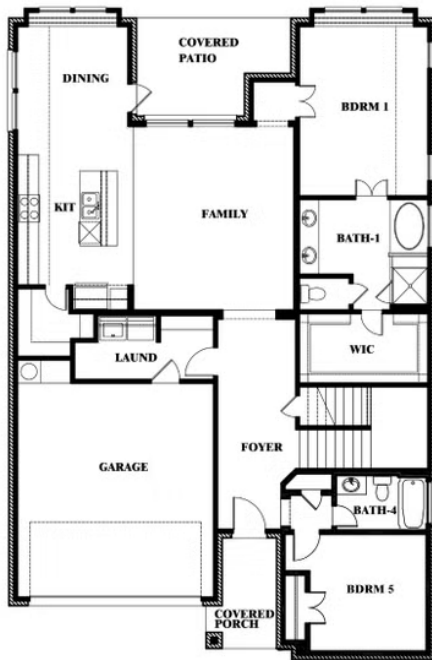

Violet

LEGACY RANCH CLASSIC 55

2312 RIVER TRAIL, MELISSA, TX 75454

VIOLET FLOOR PLAN WITH OPTIONAL BEDROOM AT STUDY

Violet
Opt. Bed 5 & Bath 4 at Study