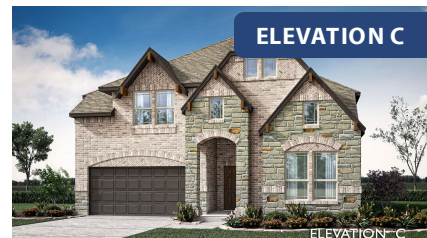

Violet

CLASSIC SERIES

LEGACY RANCH CLASSIC 55

2312 RIVER TRAIL, MELISSA, TX 75454

HOMES FROM

\$560,990

2,381
SQUARE FEET

3
BEDROOMS

2.5
BATHROOMS

2
CAR GARAGE

ELEVATION A

ELEVATION AS

ELEVATION AS

ELEVATION B

ELEVATION B

ELEVATION C

ELEVATION C

ELEVATION D

ELEVATION D

Violet

VIOLET FLOOR PLAN

LEGACY RANCH CLASSIC 55

2312 RIVER TRAIL, MELISSA, TX 75454

Violet