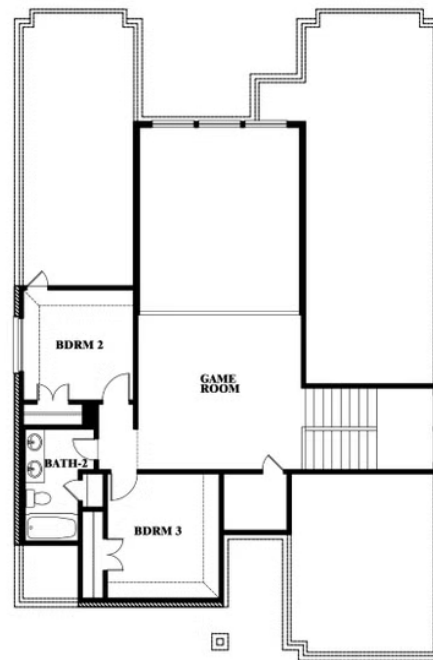

Violet

LEGACY RANCH CLASSIC 55

2312 RIVER TRAIL, MELISSA, TX 75454

VIOLET FLOOR PLAN WITH OPTIONAL BEDROOM AT STUDY

Violet
Opt. Bed 5 & Bath 4 at Study