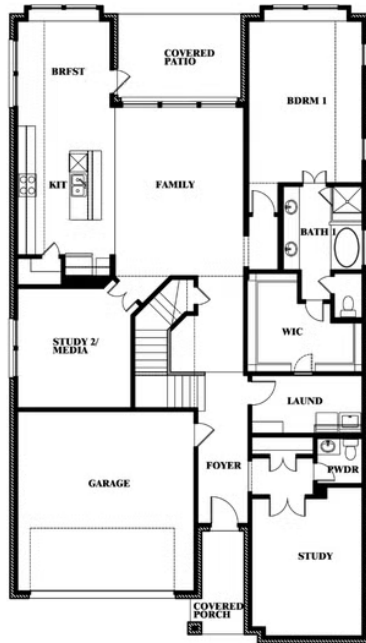

Rose III

ROSE III FLOOR PLAN

LEGACY RANCH CLASSIC 55

2312 RIVER TRAIL, MELISSA, TX 75454

Rose III