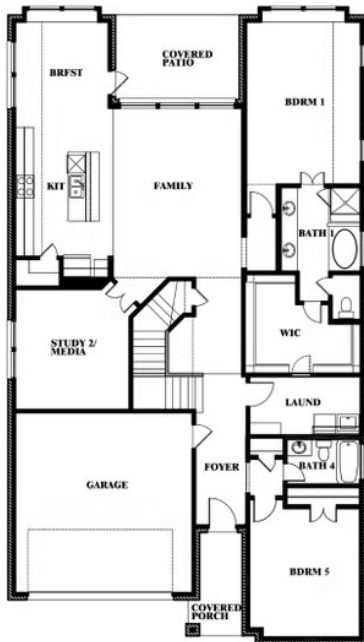

Rose III

LEGACY RANCH CLASSIC 55

2312 RIVER TRAIL, MELISSA, TX 75454

ROSE III FLOOR PLAN WITH OPTIONAL BED & BATH AT STUDY

Rose III Opt. Bed & Bath at Study