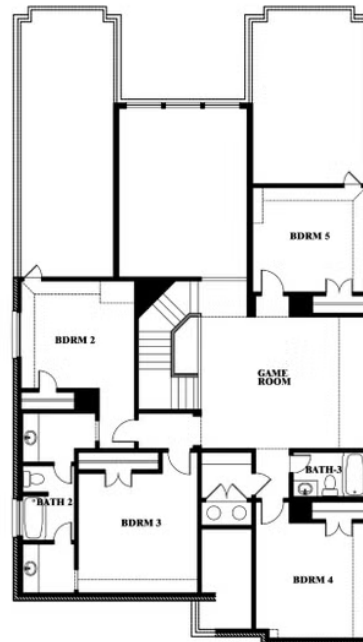

Rose III

LEGACY RANCH CLASSIC 55

2312 RIVER TRAIL, MELISSA, TX 75454

ROSE III FLOOR PLAN WITH OPTIONAL BED & BATH AT STUDY

Rose III Opt. Bed & Bath at Study