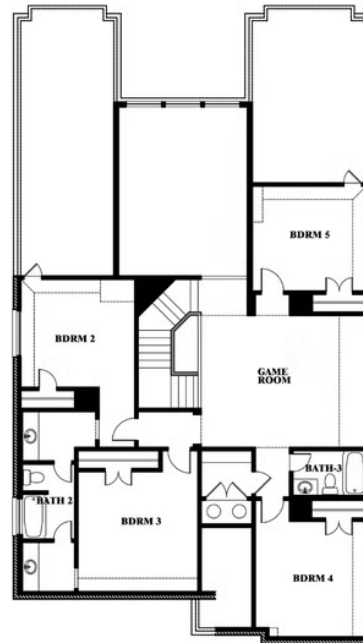

Rose III

ROSE III FLOOR PLAN

LEGACY RANCH CLASSIC 55

2312 RIVER TRAIL, MELISSA, TX 75454

Rose III