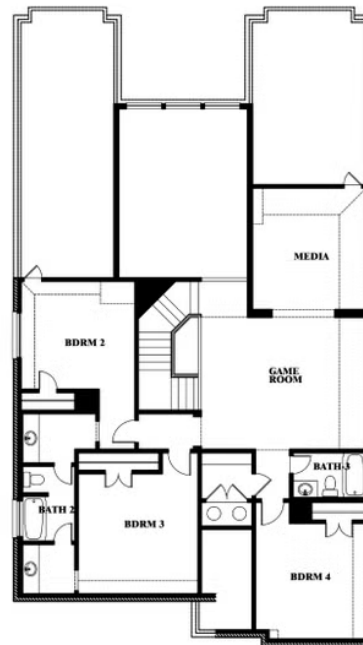

Rose II

LEGACY RANCH CLASSIC 55

2312 RIVER TRAIL, MELISSA, TX 75454

ROSE II FLOOR PLAN WITH OPTIONAL BED & BATH AT STUDY

Rose II Opt. Bed & Bath at Study