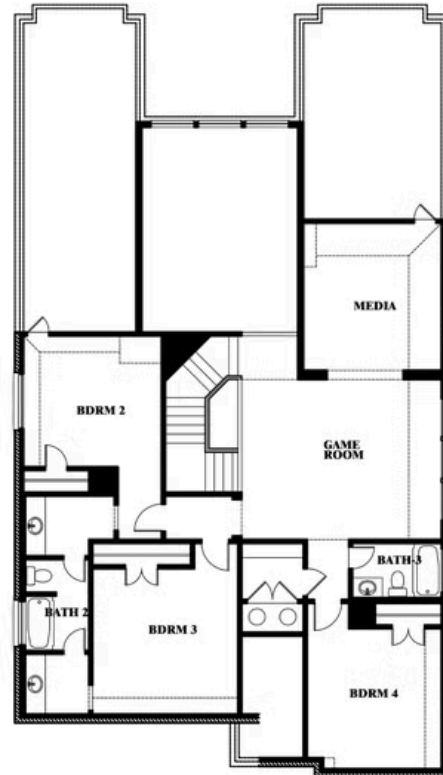

Rose II

HOMES FROM
\$639,990

CLASSIC SERIES

LEGACY RANCH CLASSIC 55

2312 RIVER TRAIL, MELISSA, TX 75454

3,557
SQUARE FEET

4
BEDROOMS

3.5
BATHROOMS

2
CAR GARAGE

ELEVATION D

ELEVATION C

ELEVATION C

ELEVATION B

ELEVATION B

ELEVATION AS

ELEVATION AS

ELEVATION A

ELEVATION A

Rose II

ROSE II FLOOR PLAN

LEGACY RANCH CLASSIC 55

2312 RIVER TRAIL, MELISSA, TX 75454

Rose II

This brochure is for general informational purposes and is to be used as a guide only. Changes may be made during the development process and floorplans, dimensions, fixtures, fittings, finishes and specifications are subject to change without notice. Window placement, balcony configuration, wardrobe sizes and living areas may vary slightly within each plan type. EQUAL HOUSING OPPORTUNITY

Rose II

LEGACY RANCH CLASSIC 55

2312 RIVER TRAIL, MELISSA, TX 75454

ROSE II FLOOR PLAN WITH OPTIONAL BED & BATH AT STUDY

Rose II Opt. Bed & Bath at Study

This brochure is for general informational purposes and is to be used as a guide only. Changes may be made during the development process and floorplans, dimensions, fixtures, fittings, finishes and specifications are subject to change without notice. Window placement, balcony configuration, wardrobe sizes and living areas may vary slightly within each plan type. EQUAL HOUSING OPPORTUNITY