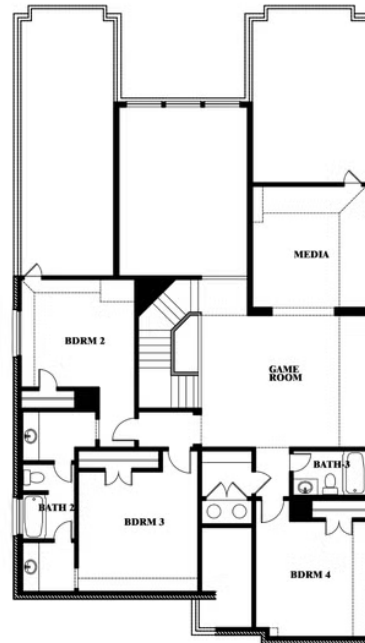

Rose II

ROSE II FLOOR PLAN

LEGACY RANCH CLASSIC 55

2312 RIVER TRAIL, MELISSA, TX 75454

Rose II