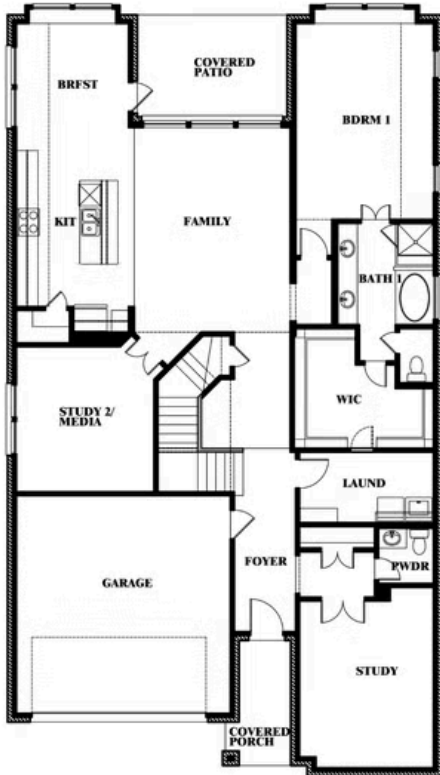

Rose II

HOMES FROM
\$639,990

CLASSIC SERIES

LEGACY RANCH CLASSIC 55

2312 RIVER TRAIL, MELISSA, TX 75454

3,557
SQUARE FEET

4
BEDROOMS

3.5
BATHROOMS

2
CAR GARAGE

ELEVATION D

ELEVATION C

ELEVATION C

ELEVATION B

ELEVATION B

ELEVATION AS

ELEVATION AS

ELEVATION A

ELEVATION A

Rose II

ROSE II FLOOR PLAN

LEGACY RANCH CLASSIC 55

2312 RIVER TRAIL, MELISSA, TX 75454

Rose II

This brochure is for general informational purposes and is to be used as a guide only. Changes may be made during the development process and floorplans, dimensions, fixtures, fittings, finishes and specifications are subject to change without notice. Window placement, balcony configuration, wardrobe sizes and living areas may vary slightly within each plan type. EQUAL HOUSING OPPORTUNITY

Rose II

LEGACY RANCH CLASSIC 55

2312 RIVER TRAIL, MELISSA, TX 75454

ROSE II FLOOR PLAN WITH OPTIONAL BED & BATH AT STUDY

Rose II Opt. Bed & Bath at Study

This brochure is for general informational purposes and is to be used as a guide only. Changes may be made during the development process and floorplans, dimensions, fixtures, fittings, finishes and specifications are subject to change without notice. Window placement, balcony configuration, wardrobe sizes and living areas may vary slightly within each plan type. EQUAL HOUSING OPPORTUNITY