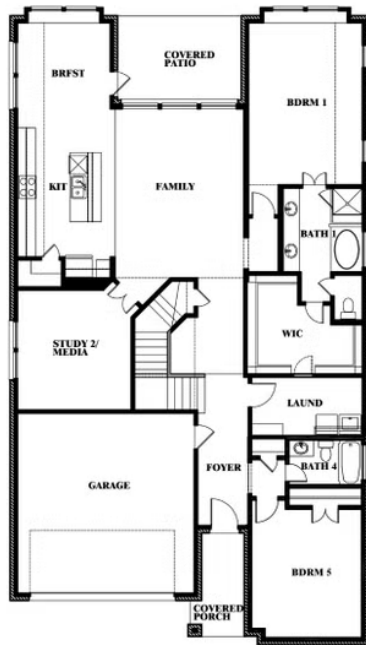

Rose II

LEGACY RANCH CLASSIC 55

2312 RIVER TRAIL, MELISSA, TX 75454

ROSE II FLOOR PLAN WITH OPTIONAL BED & BATH AT STUDY

Rose II Opt. Bed & Bath at Study