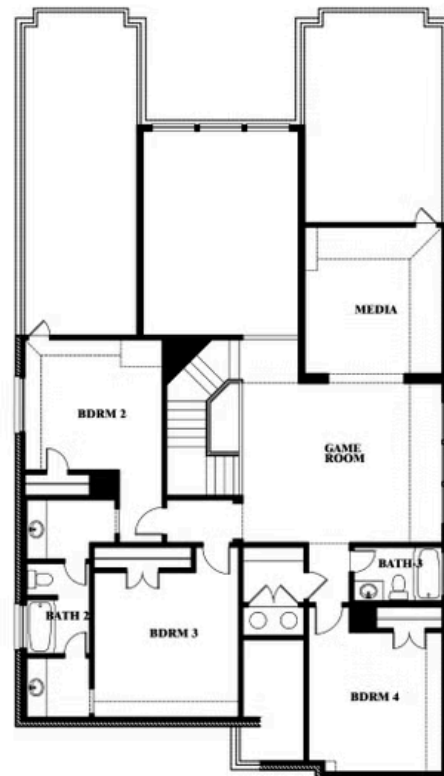

Rose II

HOMES FROM
\$639,990

CLASSIC SERIES

LEGACY RANCH CLASSIC 55

2312 RIVER TRAIL, MELISSA, TX 75454

3,557
SQUARE FEET

4
BEDROOMS

3.5
BATHROOMS

ELEVATION A

ELEVATION A

Rose II

ROSE II FLOOR PLAN

LEGACY RANCH CLASSIC 55

2312 RIVER TRAIL, MELISSA, TX 75454

Rose II

This brochure is for general informational purposes and is to be used as a guide only. Changes may be made during the development process and floorplans, dimensions, fixtures, fittings, finishes and specifications are subject to change without notice. Window placement, balcony configuration, wardrobe sizes and living areas may vary slightly within each plan type. EQUAL HOUSING OPPORTUNITY

Rose II

LEGACY RANCH CLASSIC 55

2312 RIVER TRAIL, MELISSA, TX 75454

ROSE II FLOOR PLAN WITH OPTIONAL BED & BATH AT STUDY

Rose II Opt. Bed & Bath at Study

This brochure is for general informational purposes and is to be used as a guide only. Changes may be made during the development process and floorplans, dimensions, fixtures, fittings, finishes and specifications are subject to change without notice. Window placement, balcony configuration, wardrobe sizes and living areas may vary slightly within each plan type. EQUAL HOUSING OPPORTUNITY