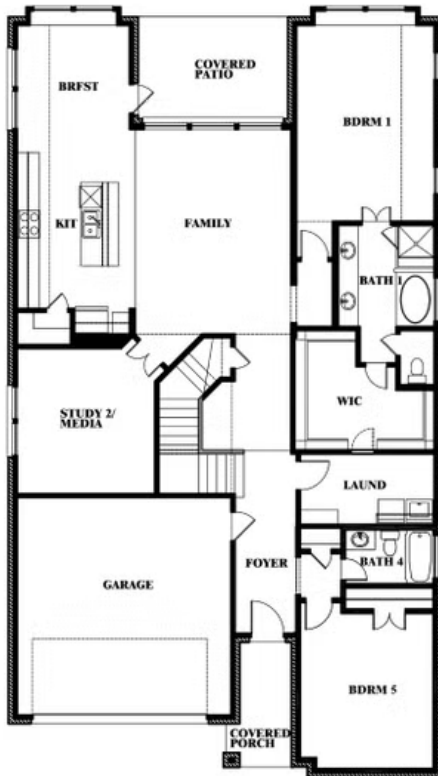

## LEGACY RANCH CLASSIC 55

2312 RIVER TRAIL, MELISSA, TX 75454

**3,359**  
SQUARE FEET

**4**  
BEDROOMS

**3.5**  
BATHROOMS

**2**  
CAR GARAGE

**ELEVATION A**

**ELEVATION AS**

# Rose

**ROSE FLOOR PLAN**

# Rose

## LEGACY RANCH CLASSIC 55

2312 RIVER TRAIL, MELISSA, TX 75454

**ROSE FLOOR PLAN WITH OPTIONAL BED & BATH AT STUDY**

Rose  
Opt. Bed & Bath at Study

This brochure is for general informational purposes and is to be used as a guide only. Changes may be made during the development process and floorplans, dimensions, fixtures, fittings, finishes and specifications are subject to change without notice. Window placement, balcony configuration, wardrobe sizes and living areas may vary slightly within each plan type. EQUAL HOUSING OPPORTUNITY