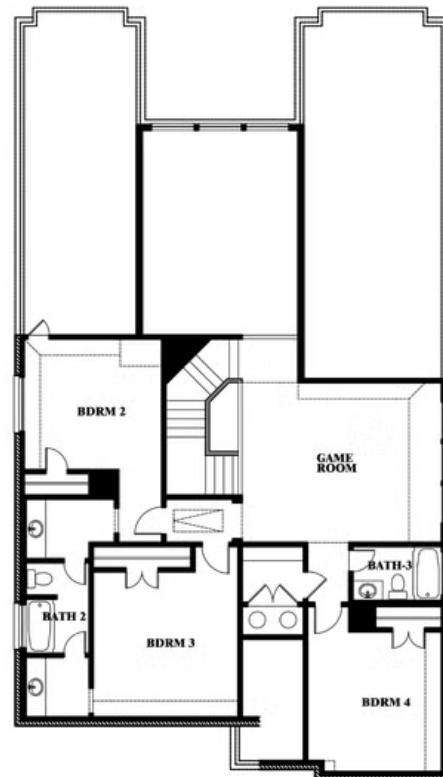

ELEVATION B

ELEVATION B

ELEVATION C

ELEVATION C

Rose

ROSE FLOOR PLAN

LEGACY RANCH CLASSIC 55

2312 RIVER TRAIL, MELISSA, TX 75454

Rose

This brochure is for general informational purposes and is to be used as a guide only. Changes may be made during the development process and floorplans, dimensions, fixtures, fittings, finishes and specifications are subject to change without notice. Window placement, balcony configuration, wardrobe sizes and living areas may vary slightly within each plan type. EQUAL HOUSING OPPORTUNITY