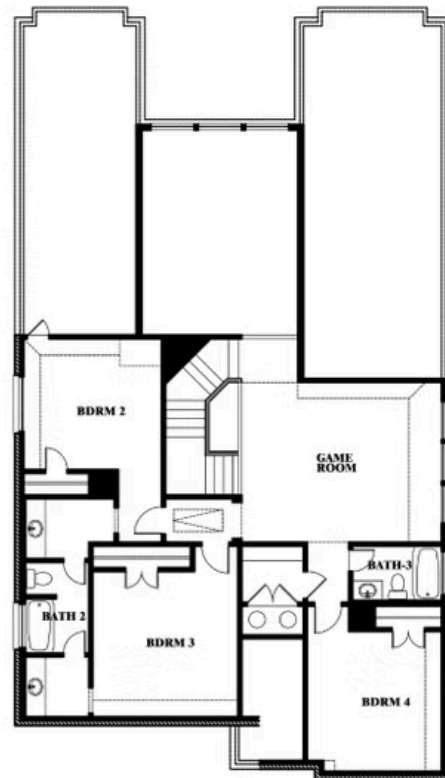

Rose

HOMES FROM
\$628,990

CLASSIC SERIES

LEGACY RANCH CLASSIC 55

2312 RIVER TRAIL, MELISSA, TX 75454

3,359
SQUARE FEET

4
BEDROOMS

3.5
BATHROOMS

ELEVATION D

ELEVATION D

Rose

ROSE FLOOR PLAN

LEGACY RANCH CLASSIC 55

2312 RIVER TRAIL, MELISSA, TX 75454

Rose

This brochure is for general informational purposes and is to be used as a guide only. Changes may be made during the development process and floorplans, dimensions, fixtures, fittings, finishes and specifications are subject to change without notice. Window placement, balcony configuration, wardrobe sizes and living areas may vary slightly within each plan type. EQUAL HOUSING OPPORTUNITY

Rose

LEGACY RANCH CLASSIC 55

2312 RIVER TRAIL, MELISSA, TX 75454

ROSE FLOOR PLAN WITH OPTIONAL BED & BATH AT STUDY

Rose
Opt. Bed & Bath at Study

This brochure is for general informational purposes and is to be used as a guide only. Changes may be made during the development process and floorplans, dimensions, fixtures, fittings, finishes and specifications are subject to change without notice. Window placement, balcony configuration, wardrobe sizes and living areas may vary slightly within each plan type. EQUAL HOUSING OPPORTUNITY