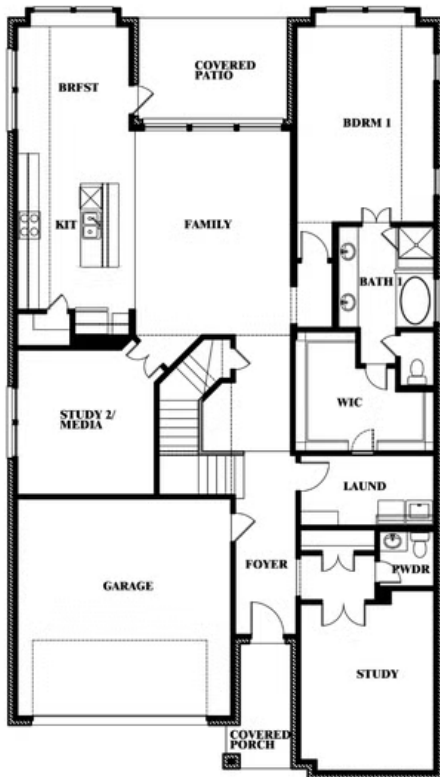

Rose

ROSE FLOOR PLAN

LEGACY RANCH CLASSIC 55

2312 RIVER TRAIL, MELISSA, TX 75454

Rose

This brochure is for general informational purposes and is to be used as a guide only. Changes may be made during the development process and floorplans, dimensions, fixtures, fittings, finishes and specifications are subject to change without notice. Window placement, balcony configuration, wardrobe sizes and living areas may vary slightly within each plan type. EQUAL HOUSING OPPORTUNITY