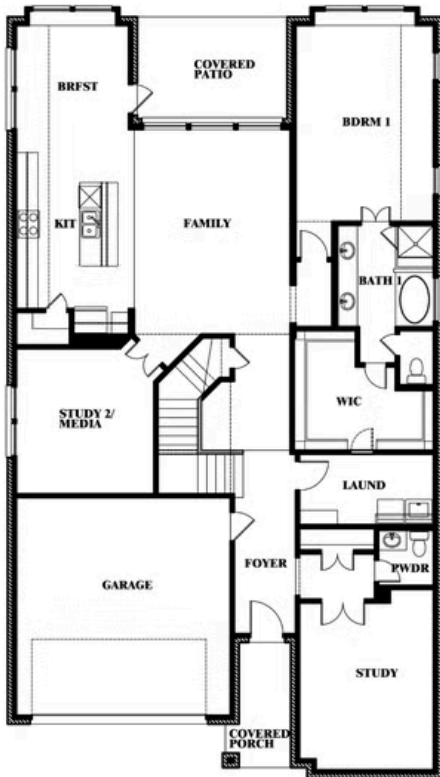

Rose

HOMES FROM
\$628,990

CLASSIC SERIES

LEGACY RANCH CLASSIC 55

2312 RIVER TRAIL, MELISSA, TX 75454

3,359
SQUARE FEET

4
BEDROOMS

3.5
BATHROOMS

2
CAR GARAGE

ELEVATION A

ELEVATION AS

ELEVATION AS

ELEVATION B

ELEVATION B

ELEVATION C

ELEVATION C

ELEVATION D

ELEVATION D

Rose

ROSE FLOOR PLAN

LEGACY RANCH CLASSIC 55

2312 RIVER TRAIL, MELISSA, TX 75454

Rose

This brochure is for general informational purposes and is to be used as a guide only. Changes may be made during the development process and floorplans, dimensions, fixtures, fittings, finishes and specifications are subject to change without notice. Window placement, balcony configuration, wardrobe sizes and living areas may vary slightly within each plan type. EQUAL HOUSING OPPORTUNITY

Rose

LEGACY RANCH CLASSIC 55

2312 RIVER TRAIL, MELISSA, TX 75454

ROSE FLOOR PLAN WITH OPTIONAL BED & BATH AT STUDY

Rose
Opt. Bed & Bath at Study

This brochure is for general informational purposes and is to be used as a guide only. Changes may be made during the development process and floorplans, dimensions, fixtures, fittings, finishes and specifications are subject to change without notice. Window placement, balcony configuration, wardrobe sizes and living areas may vary slightly within each plan type. EQUAL HOUSING OPPORTUNITY