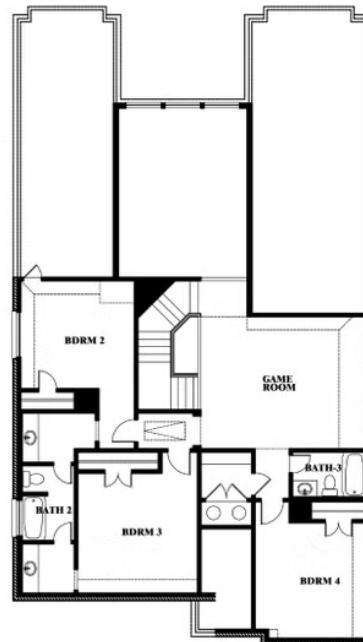

Rose

LEGACY RANCH CLASSIC 55

2312 RIVER TRAIL, MELISSA, TX 75454

ROSE FLOOR PLAN WITH OPTIONAL BED & BATH AT STUDY

Rose Opt. Bed & Bath at Study