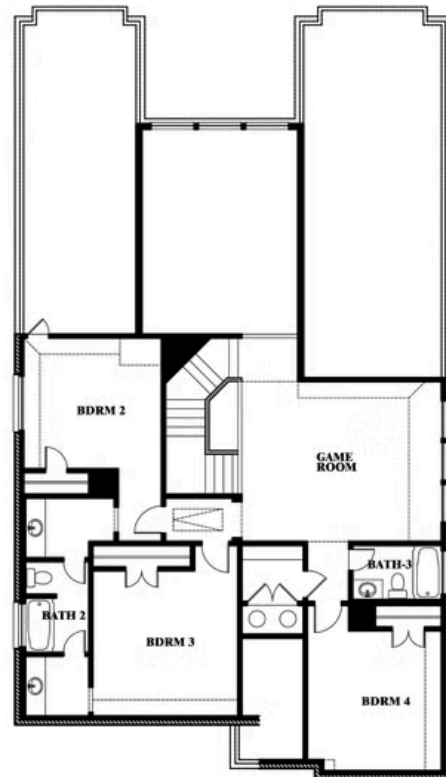

Rose

HOMES FROM
\$628,990

CLASSIC SERIES

LEGACY RANCH CLASSIC 55

2312 RIVER TRAIL, MELISSA, TX 75454

3,359
SQUARE FEET

4
BEDROOMS

3.5
BATHROOMS

2
CAR GARAGE

ELEVATION A

ELEVATION AS

ELEVATION AS

ELEVATION B

ELEVATION B

ELEVATION C

ELEVATION C

ELEVATION D

ELEVATION D

Rose

ROSE FLOOR PLAN

LEGACY RANCH CLASSIC 55

2312 RIVER TRAIL, MELISSA, TX 75454

Rose

This brochure is for general informational purposes and is to be used as a guide only. Changes may be made during the development process and floorplans, dimensions, fixtures, fittings, finishes and specifications are subject to change without notice. Window placement, balcony configuration, wardrobe sizes and living areas may vary slightly within each plan type. EQUAL HOUSING OPPORTUNITY

Rose

LEGACY RANCH CLASSIC 55

2312 RIVER TRAIL, MELISSA, TX 75454

ROSE FLOOR PLAN WITH OPTIONAL BED & BATH AT STUDY

Rose
Opt. Bed & Bath at Study

This brochure is for general informational purposes and is to be used as a guide only. Changes may be made during the development process and floorplans, dimensions, fixtures, fittings, finishes and specifications are subject to change without notice. Window placement, balcony configuration, wardrobe sizes and living areas may vary slightly within each plan type. EQUAL HOUSING OPPORTUNITY