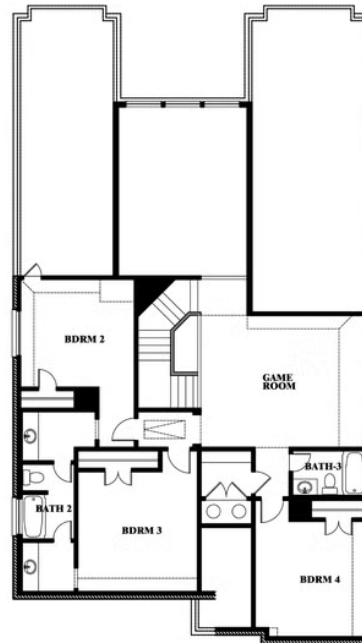

Rose

ROSE FLOOR PLAN

LEGACY RANCH CLASSIC 55

2312 RIVER TRAIL, MELISSA, TX 75454

Rose