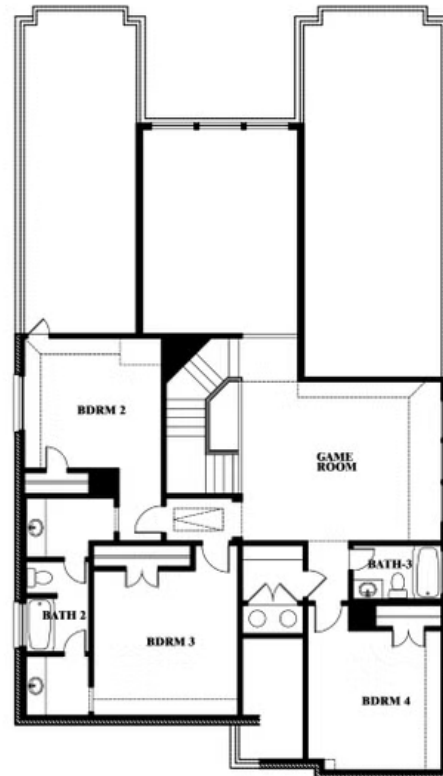

# Rose

**ROSE FLOOR PLAN**

## LEGACY RANCH CLASSIC 55

2312 RIVER TRAIL, MELISSA, TX 75454

**ROSE FLOOR PLAN WITH OPTIONAL BED & BATH AT STUDY**

Rose  
Opt. Bed & Bath at Study

This brochure is for general informational purposes and is to be used as a guide only. Changes may be made during the development process and floorplans, dimensions, fixtures, fittings, finishes and specifications are subject to change without notice. Window placement, balcony configuration, wardrobe sizes and living areas may vary slightly within each plan type. EQUAL HOUSING OPPORTUNITY