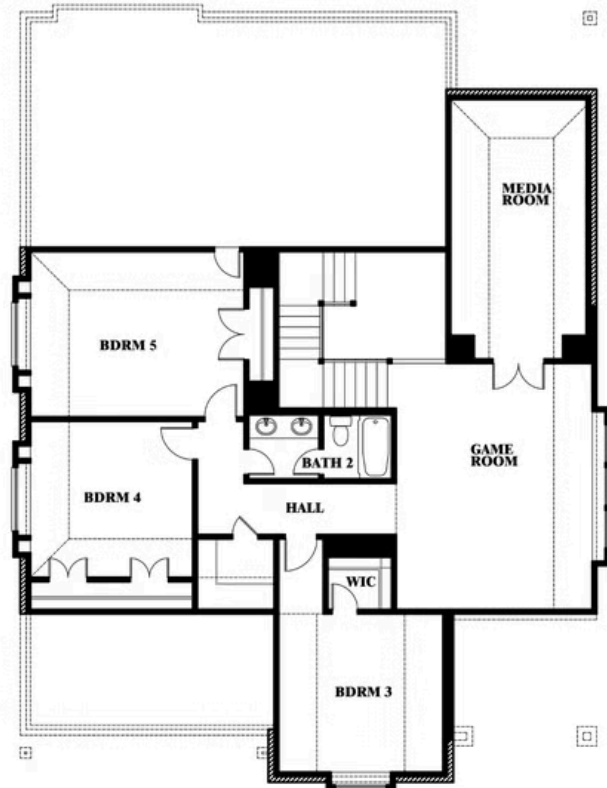

Magnolia II

HOMES FROM
\$603,990

CLASSIC SERIES

LEGACY RANCH CLASSIC 55

2312 RIVER TRAIL, MELISSA, TX 75454

3,430
SQUARE FEET

4
BEDROOMS

2.5
BATHROOMS

2
CAR GARAGE

Magnolia II

LEGACY RANCH CLASSIC 55

2312 RIVER TRAIL, MELISSA, TX 75454

MAGNOLIA II FLOOR PLAN

Magnolia II

This brochure is for general informational purposes and is to be used as a guide only. Changes may be made during the development process and floorplans, dimensions, fixtures, fittings, finishes and specifications are subject to change without notice. Window placement, balcony configuration, wardrobe sizes and living areas may vary slightly within each plan type. EQUAL HOUSING OPPORTUNITY