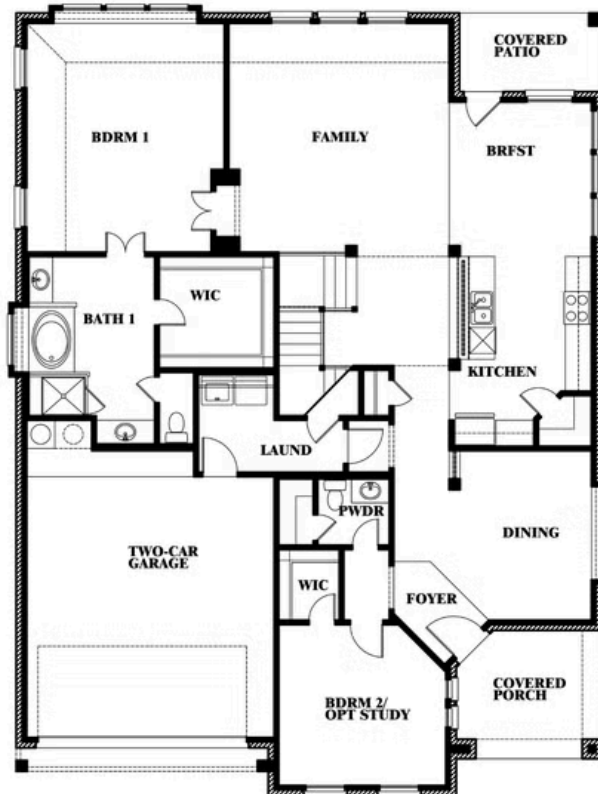

Magnolia II

HOMES FROM
\$603,990

CLASSIC SERIES

LEGACY RANCH CLASSIC 55

2312 RIVER TRAIL, MELISSA, TX 75454

3,430
SQUARE FEET

4
BEDROOMS

2.5
BATHROOMS

2
CAR GARAGE

Magnolia II

LEGACY RANCH CLASSIC 55

2312 RIVER TRAIL, MELISSA, TX 75454

MAGNOLIA II FLOOR PLAN

Magnolia II

This brochure is for general informational purposes and is to be used as a guide only. Changes may be made during the development process and floorplans, dimensions, fixtures, fittings, finishes and specifications are subject to change without notice. Window placement, balcony configuration, wardrobe sizes and living areas may vary slightly within each plan type. EQUAL HOUSING OPPORTUNITY