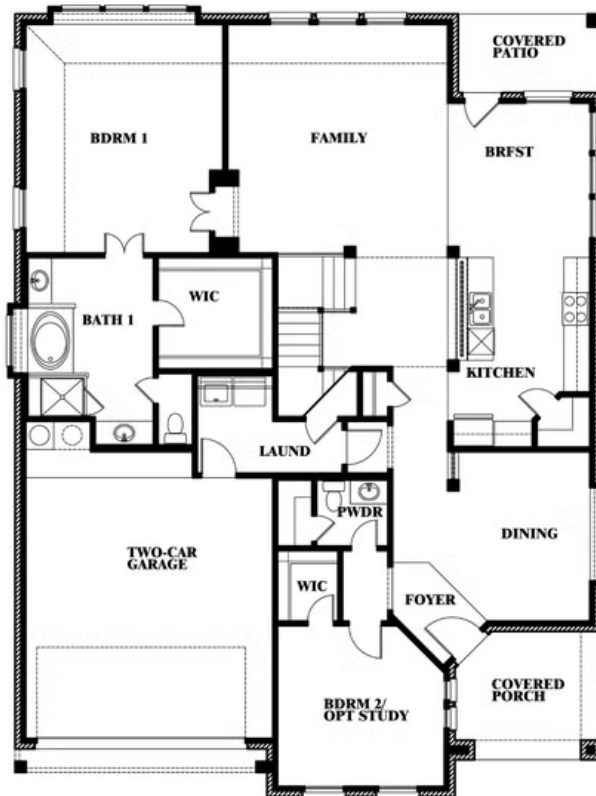

Magnolia II

HOMES FROM
\$603,990

CLASSIC SERIES

LEGACY RANCH CLASSIC 55

2312 RIVER TRAIL, MELISSA, TX 75454

3,430
SQUARE FEET

4
BEDROOMS

2.5
BATHROOMS

2
CAR GARAGE

Magnolia II

LEGACY RANCH CLASSIC 55

2312 RIVER TRAIL, MELISSA, TX 75454

MAGNOLIA II FLOOR PLAN

Magnolia II

This brochure is for general informational purposes and is to be used as a guide only. Changes may be made during the development process and floorplans, dimensions, fixtures, fittings, finishes and specifications are subject to change without notice. Window placement, balcony configuration, wardrobe sizes and living areas may vary slightly within each plan type. EQUAL HOUSING OPPORTUNITY