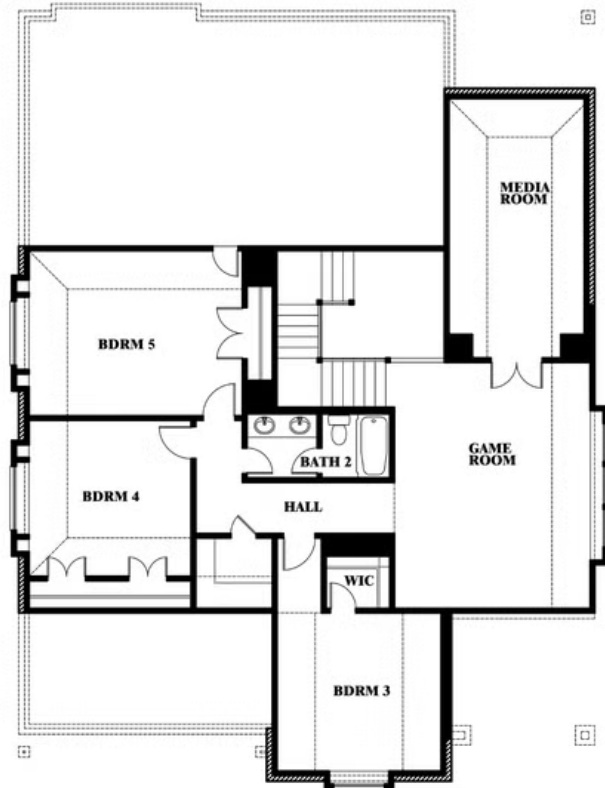

Magnolia II

HOMES FROM
\$603,990

CLASSIC SERIES

LEGACY RANCH CLASSIC 55

2312 RIVER TRAIL, MELISSA, TX 75454

3,430
SQUARE FEET

4
BEDROOMS

2.5
BATHROOMS

2
CAR GARAGE

Magnolia II

LEGACY RANCH CLASSIC 55

2312 RIVER TRAIL, MELISSA, TX 75454

MAGNOLIA II FLOOR PLAN

Magnolia II

This brochure is for general informational purposes and is to be used as a guide only. Changes may be made during the development process and floorplans, dimensions, fixtures, fittings, finishes and specifications are subject to change without notice. Window placement, balcony configuration, wardrobe sizes and living areas may vary slightly within each plan type. EQUAL HOUSING OPPORTUNITY