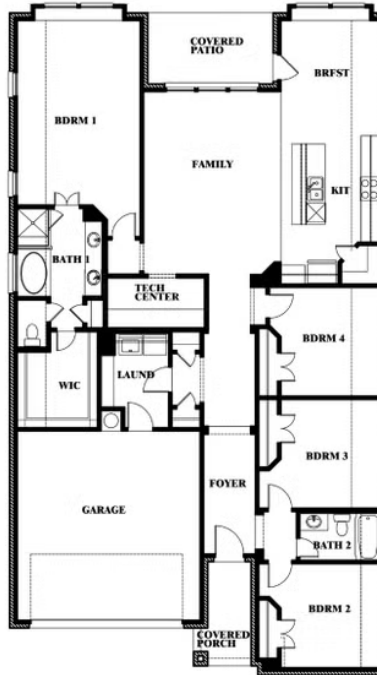

Jasmine

LEGACY RANCH CLASSIC 55

2312 RIVER TRAIL, MELISSA, TX 75454

JASMINE FLOOR PLAN WITH OPTIONAL TECH CENTER

Jasmine
Opt. Tech Center at Closet