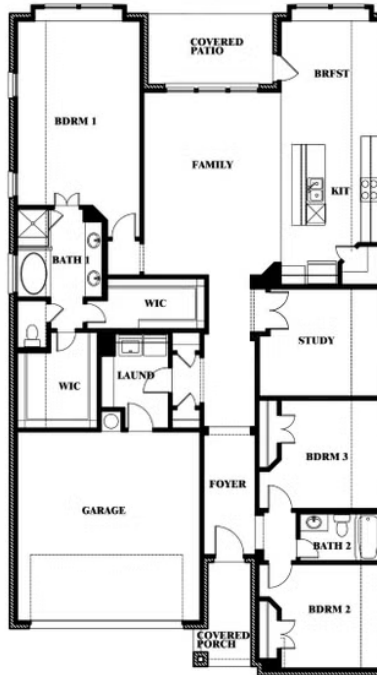

Jasmine

LEGACY RANCH CLASSIC 55

2312 RIVER TRAIL, MELISSA, TX 75454

JASMINE FLOOR PLAN WITH OPTIONAL STUDY

Jasmine
Opt. Study at Bed 4