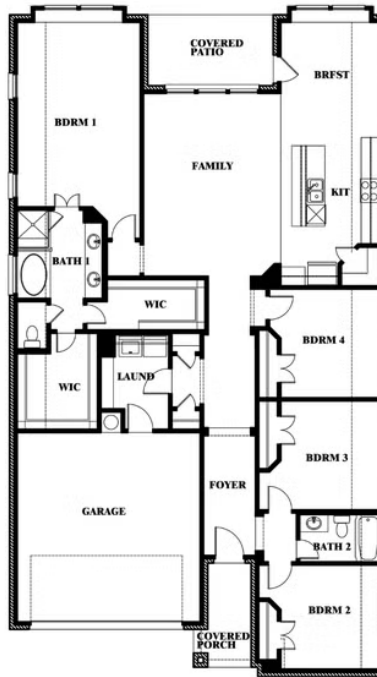

Jasmine

JASMINE FLOOR PLAN

LEGACY RANCH CLASSIC 55

2312 RIVER TRAIL, MELISSA, TX 75454

Jasmine