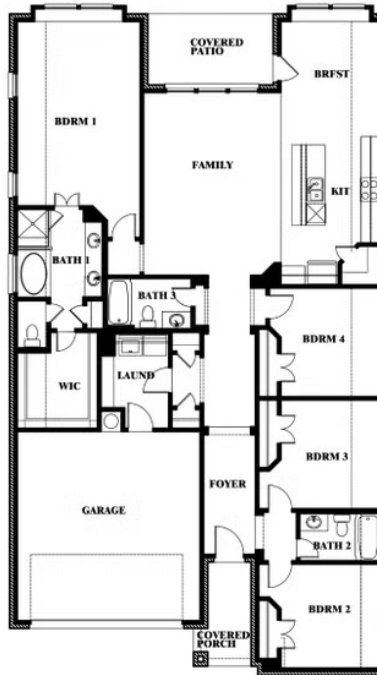

Jasmine

LEGACY RANCH CLASSIC 55

2312 RIVER TRAIL, MELISSA, TX 75454

JASMINE FLOOR PLAN WITH OPTIONAL BATH 3

Jasmine Opt. Bath 3 at Closet