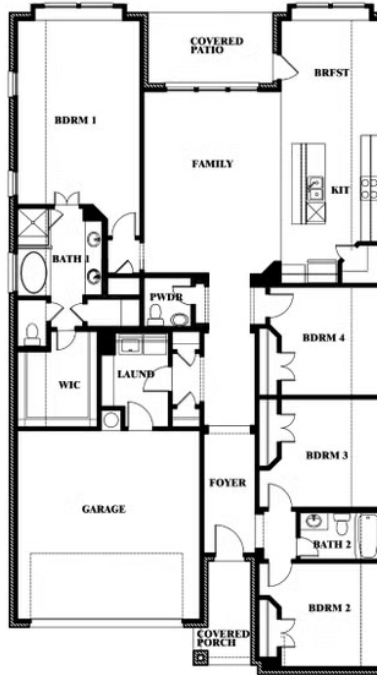

Jasmine

LEGACY RANCH CLASSIC 55

2312 RIVER TRAIL, MELISSA, TX 75454

JASMINE FLOOR PLAN WITH OPTIONAL POWDER

Jasmine
Opt. Powder at Closet