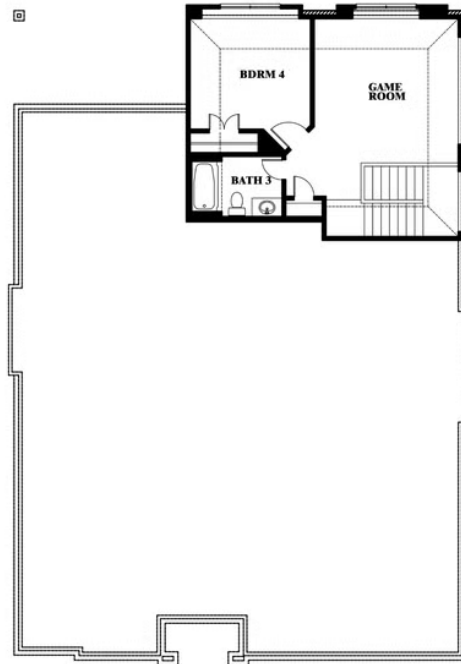

Hawthorne II

LEGACY RANCH CLASSIC 55

2312 RIVER TRAIL, MELISSA, TX 75454

Hawthorne II