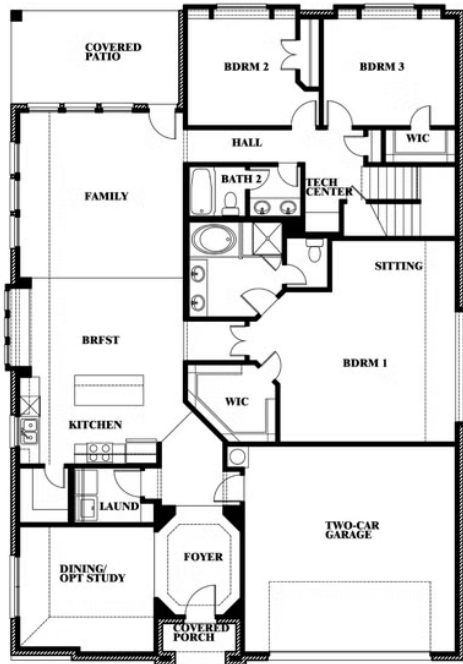

Hawthorne II

LEGACY RANCH CLASSIC 55

2312 RIVER TRAIL, MELISSA, TX 75454

Hawthorne II