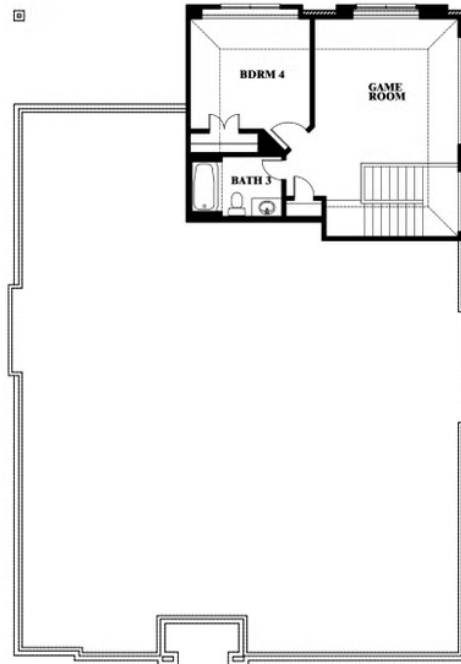

Hawthorne II

LEGACY RANCH CLASSIC 55

2312 RIVER TRAIL, MELISSA, TX 75454

Hawthorne II Opt. Deluxe Kitchen