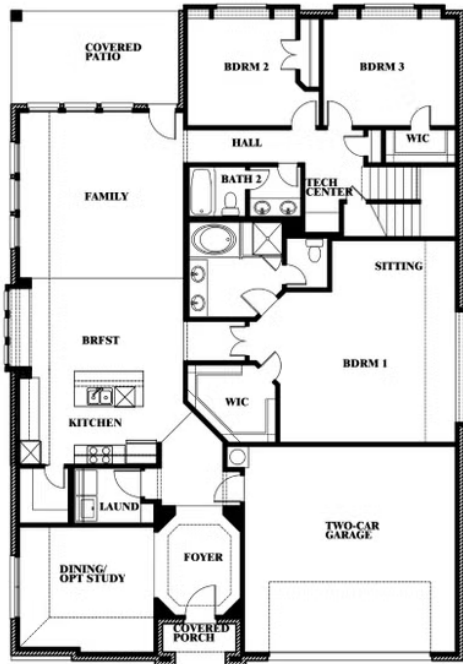

Hawthorne II

LEGACY RANCH CLASSIC 55

2312 RIVER TRAIL, MELISSA, TX 75454

Hawthorne II Opt. Deluxe Kitchen