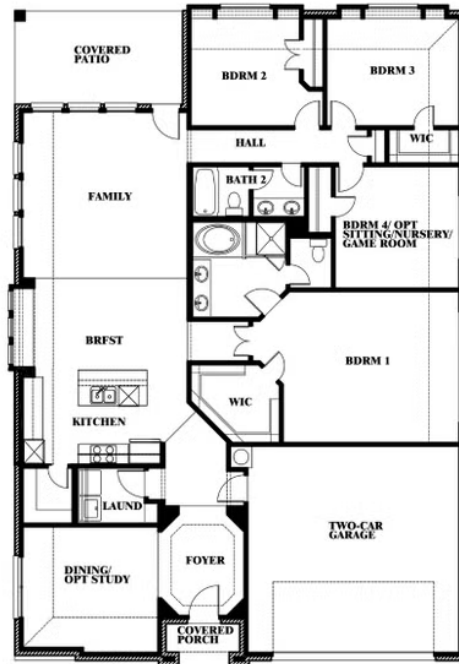

Hawthorne

LEGACY RANCH CLASSIC 55

2312 RIVER TRAIL, MELISSA, TX 75454

Hawthorne
Opt. Deluxe Kitchen