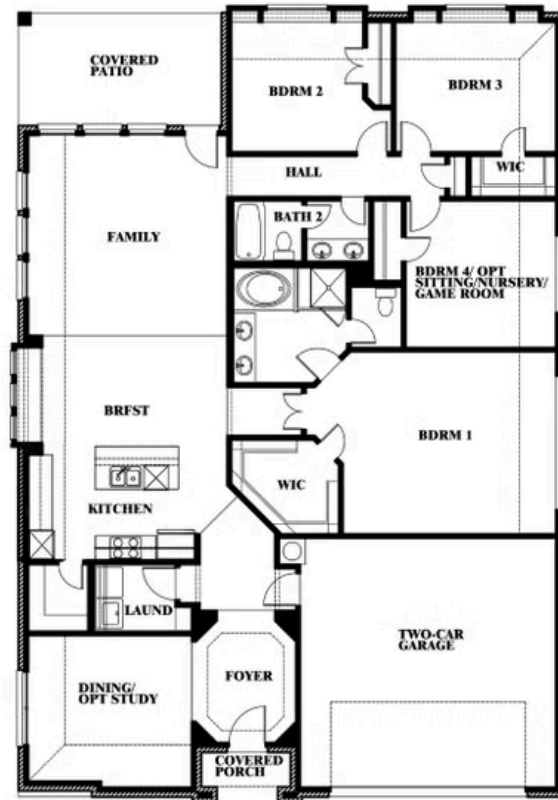

Hawthorne

HOMES FROM
\$507,990

CLASSIC SERIES

LEGACY RANCH CLASSIC 55

2312 RIVER TRAIL, MELISSA, TX 75454

2,235
SQUARE FEET

4
BEDROOMS

2.0
BATHROOMS

2
CAR GARAGE

ELEVATION A

ELEVATION B

ELEVATION B

ELEVATION C

ELEVATION C

Hawthorne

LEGACY RANCH CLASSIC 55

2312 RIVER TRAIL, MELISSA, TX 75454

Hawthorne

This brochure is for general informational purposes and is to be used as a guide only. Changes may be made during the development process and floorplans, dimensions, fixtures, fittings, finishes and specifications are subject to change without notice. Window placement, balcony configuration, wardrobe sizes and living areas may vary slightly within each plan type. EQUAL HOUSING OPPORTUNITY

Hawthorne

LEGACY RANCH CLASSIC 55

2312 RIVER TRAIL, MELISSA, TX 75454

Hawthorne Opt. Deluxe Kitchen

This brochure is for general informational purposes and is to be used as a guide only. Changes may be made during the development process and floorplans, dimensions, fixtures, fittings, finishes and specifications are subject to change without notice. Window placement, balcony configuration, wardrobe sizes and living areas may vary slightly within each plan type. EQUAL HOUSING OPPORTUNITY