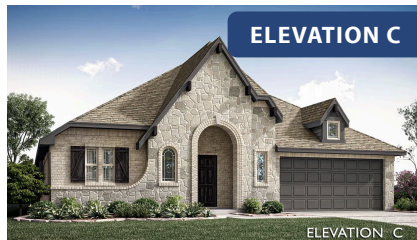

Hawthorne

HOMES FROM
\$507,990

CLASSIC SERIES

LEGACY RANCH CLASSIC 55

2312 RIVER TRAIL, MELISSA, TX 75454

2,235
SQUARE FEET

4
BEDROOMS

2.0
BATHROOMS

2
CAR GARAGE

ELEVATION A

ELEVATION B

ELEVATION B

ELEVATION C

ELEVATION C

Hawthorne

LEGACY RANCH CLASSIC 55