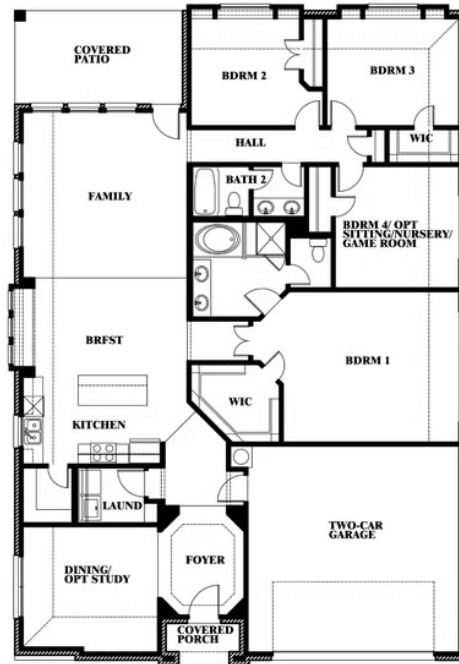

Hawthorne

LEGACY RANCH CLASSIC 55

2312 RIVER TRAIL, MELISSA, TX 75454

Hawthorne