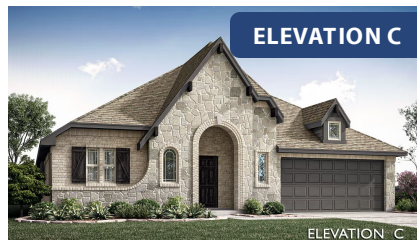

Hawthorne

CLASSIC SERIES

LEGACY RANCH CLASSIC 55

2312 RIVER TRAIL, MELISSA, TX 75454

HOMES FROM

\$507,990

2,235
SQUARE FEET

4
BEDROOMS

2.0
BATHROOMS

2
CAR GARAGE

ELEVATION A

ELEVATION B

ELEVATION B

ELEVATION C

ELEVATION C

Hawthorne

LEGACY RANCH CLASSIC 55

2312 RIVER TRAIL, MELISSA, TX 75454

Hawthorne

This brochure is for general informational purposes and is to be used as a guide only. Changes may be made during the development process and floorplans, dimensions, fixtures, fittings, finishes and specifications are subject to change without notice. Window placement, balcony configuration, wardrobe sizes and living areas may vary slightly within each plan type. EQUAL HOUSING OPPORTUNITY