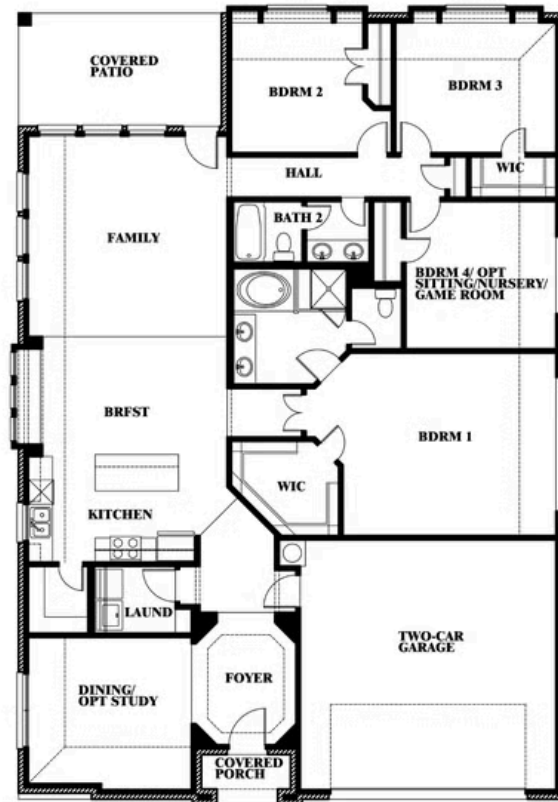

Hawthorne

HOMES FROM
\$507,990

CLASSIC SERIES

LEGACY RANCH CLASSIC 55

2312 RIVER TRAIL, MELISSA, TX 75454

2,235
SQUARE FEET

4
BEDROOMS

2.0
BATHROOMS

2
CAR GARAGE

ELEVATION A

ELEVATION B

ELEVATION B

ELEVATION C

ELEVATION C

Hawthorne

LEGACY RANCH CLASSIC 55

2312 RIVER TRAIL, MELISSA, TX 75454

Hawthorne

This brochure is for general informational purposes and is to be used as a guide only. Changes may be made during the development process and floorplans, dimensions, fixtures, fittings, finishes and specifications are subject to change without notice. Window placement, balcony configuration, wardrobe sizes and living areas may vary slightly within each plan type. EQUAL HOUSING OPPORTUNITY

Hawthorne

LEGACY RANCH CLASSIC 55

2312 RIVER TRAIL, MELISSA, TX 75454

Hawthorne Opt. Deluxe Kitchen

This brochure is for general informational purposes and is to be used as a guide only. Changes may be made during the development process and floorplans, dimensions, fixtures, fittings, finishes and specifications are subject to change without notice. Window placement, balcony configuration, wardrobe sizes and living areas may vary slightly within each plan type. EQUAL HOUSING OPPORTUNITY