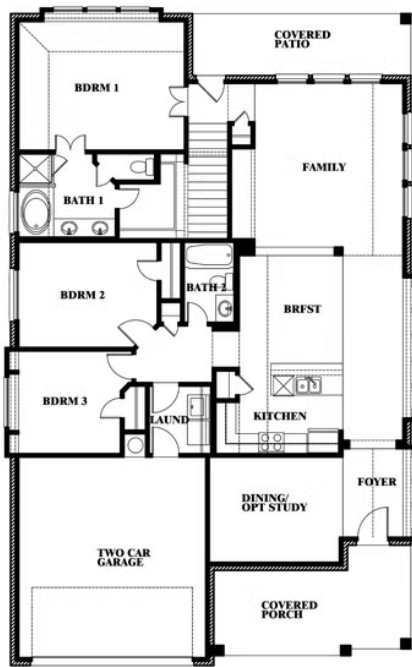

Dogwood III

LEGACY RANCH CLASSIC 55

2312 RIVER TRAIL, MELISSA, TX 75454

Dogwood III