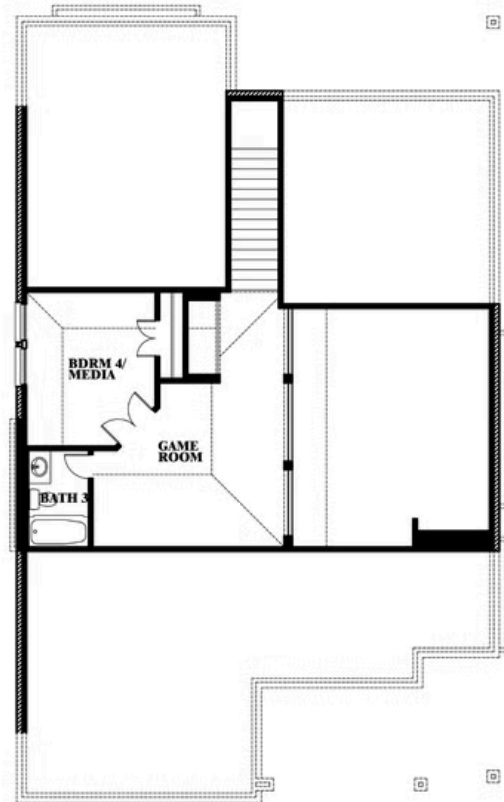

Dogwood III

CLASSIC SERIES

LEGACY RANCH CLASSIC 55

2312 RIVER TRAIL, MELISSA, TX 75454

HOMES FROM
\$515,990

2,333
SQUARE FEET

4
BEDROOMS

3.0
BATHROOMS

Dogwood III

LEGACY RANCH CLASSIC 55

2312 RIVER TRAIL, MELISSA, TX 75454

Dogwood III

This brochure is for general informational purposes and is to be used as a guide only. Changes may be made during the development process and floorplans, dimensions, fixtures, fittings, finishes and specifications are subject to change without notice. Window placement, balcony configuration, wardrobe sizes and living areas may vary slightly within each plan type. EQUAL HOUSING OPPORTUNITY