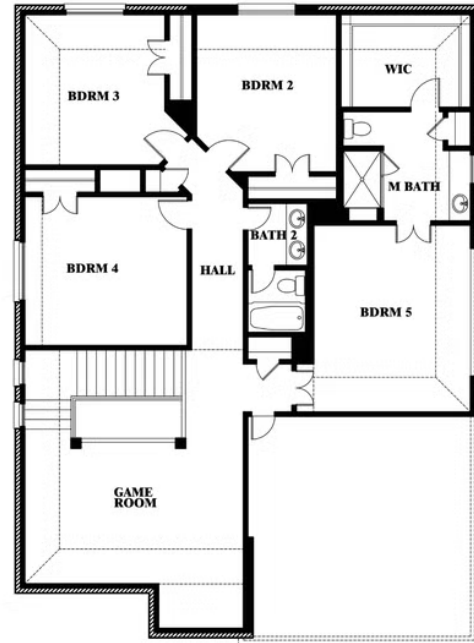

Dewberry III

LEGACY RANCH CLASSIC 55

2312 RIVER TRAIL, MELISSA, TX 75454

DEWBERRY III FLOOR PLAN

Dewberry III