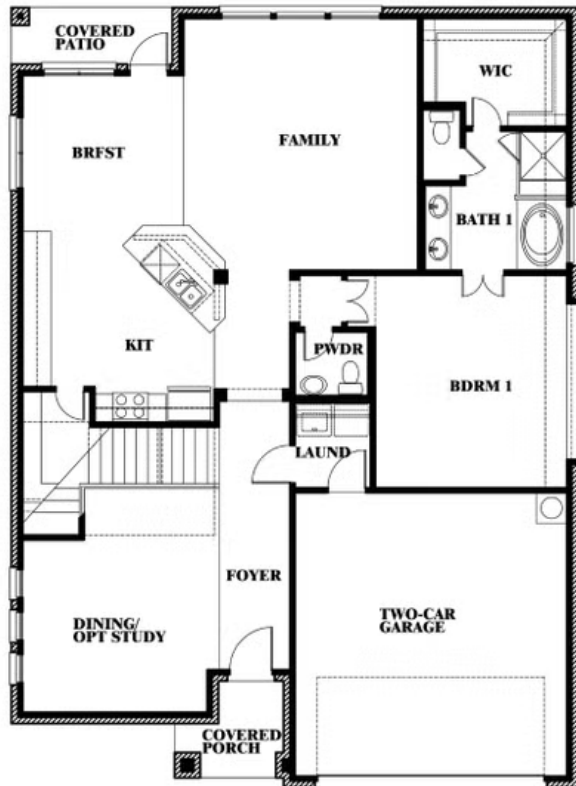

Dewberry III

HOMES FROM
\$600,990

CLASSIC SERIES

LEGACY RANCH CLASSIC 55

2312 RIVER TRAIL, MELISSA, TX 75454

3,261
SQUARE FEET

5
BEDROOMS

3.5
BATHROOMS

2
CAR GARAGE

Dewberry III

LEGACY RANCH CLASSIC 55

2312 RIVER TRAIL, MELISSA, TX 75454

DEWBERRY III FLOOR PLAN

Dewberry III

This brochure is for general informational purposes and is to be used as a guide only. Changes may be made during the development process and floor plans, dimensions, fixtures, fittings, finishes and specifications are subject to change without notice. Window placement, balcony configuration, wardrobe sizes and living areas may vary slightly within each plan type. EQUAL HOUSING OPPORTUNITY.