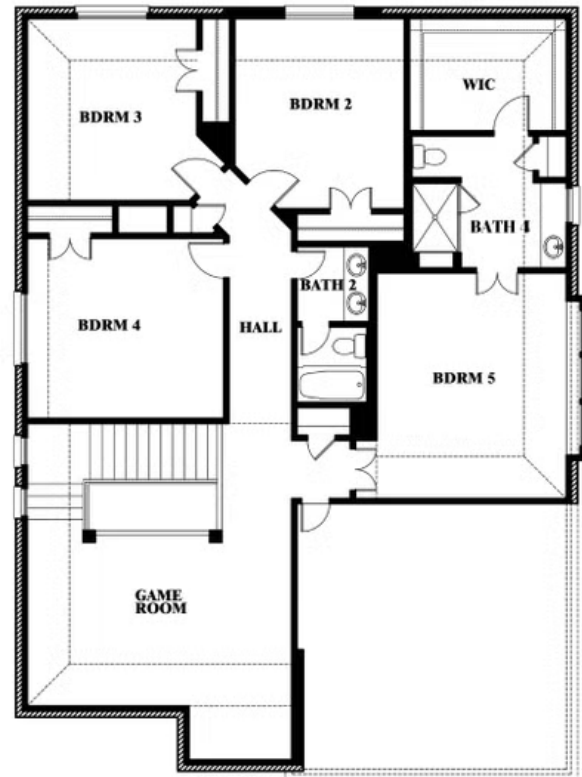

Dewberry III

HOMES FROM
\$600,990

CLASSIC SERIES

LEGACY RANCH CLASSIC 55

2312 RIVER TRAIL, MELISSA, TX 75454

3,261
SQUARE FEET

5
BEDROOMS

3.5
BATHROOMS

2
CAR GARAGE

Dewberry III

LEGACY RANCH CLASSIC 55

2312 RIVER TRAIL, MELISSA, TX 75454

DEWBERRY III FLOOR PLAN

Dewberry III

This brochure is for general informational purposes and is to be used as a guide only. Changes may be made during the development process and floor plans, dimensions, fixtures, fittings, finishes and specifications are subject to change without notice. Window placement, balcony configuration, wardrobe sizes and living areas may vary slightly within each plan type. EQUAL HOUSING OPPORTUNITY.