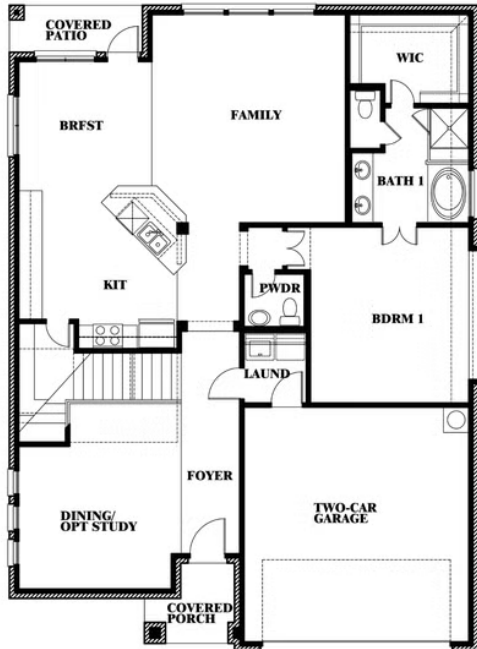

Dewberry III

LEGACY RANCH CLASSIC 55

2312 RIVER TRAIL, MELISSA, TX 75454

DEWBERRY III FLOOR PLAN

Dewberry III