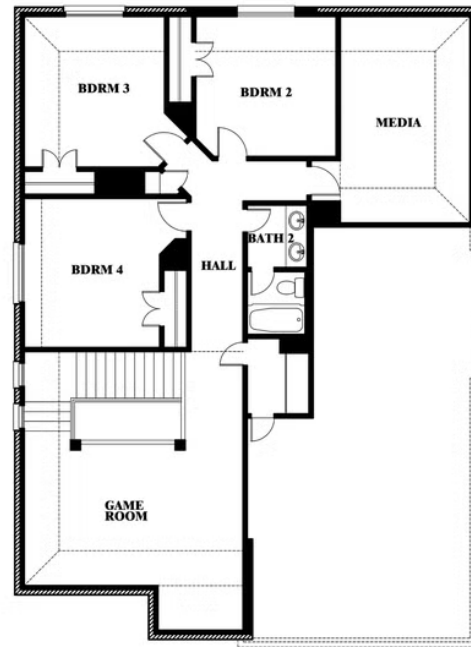

Dewberry II

LEGACY RANCH CLASSIC 55
2312 RIVER TRAIL, MELISSA, TX 75454

Dewberry II