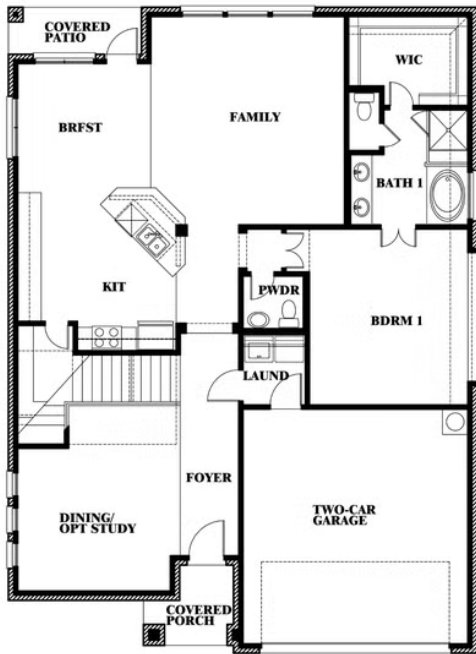

Dewberry

LEGACY RANCH CLASSIC 55

2312 RIVER TRAIL, MELISSA, TX 75454

Dewberry