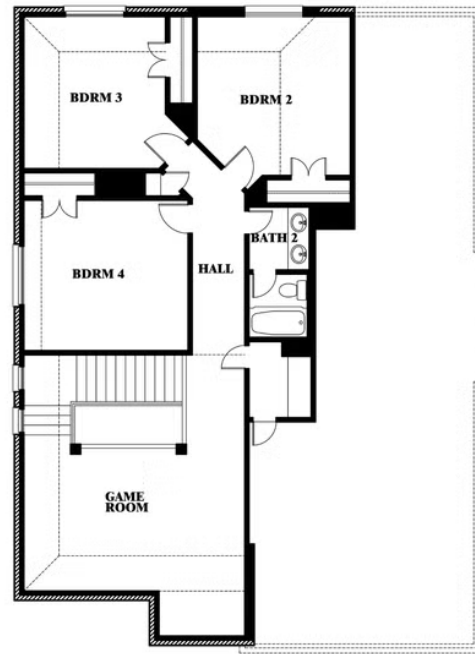

Dewberry

LEGACY RANCH CLASSIC 55

2312 RIVER TRAIL, MELISSA, TX 75454

Dewberry