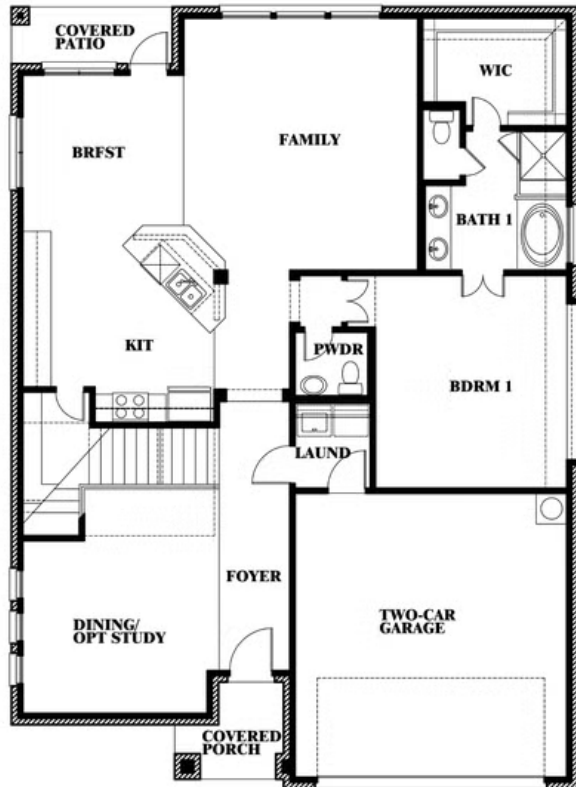

Dewberry

HOMES FROM
\$568,990

CLASSIC SERIES

LEGACY RANCH CLASSIC 55

2312 RIVER TRAIL, MELISSA, TX 75454

2,820
SQUARE FEET

4
BEDROOMS

2.5
BATHROOMS

ELEVATION D

ELEVATION D

Dewberry

LEGACY RANCH CLASSIC 55

2312 RIVER TRAIL, MELISSA, TX 75454

Dewberry

This brochure is for general informational purposes and is to be used as a guide only. Changes may be made during the development process and floorplans, dimensions, fixtures, fittings, finishes and specifications are subject to change without notice. Window placement, balcony configuration, wardrobe sizes and living areas may vary slightly within each plan type. EQUAL HOUSING OPPORTUNITY