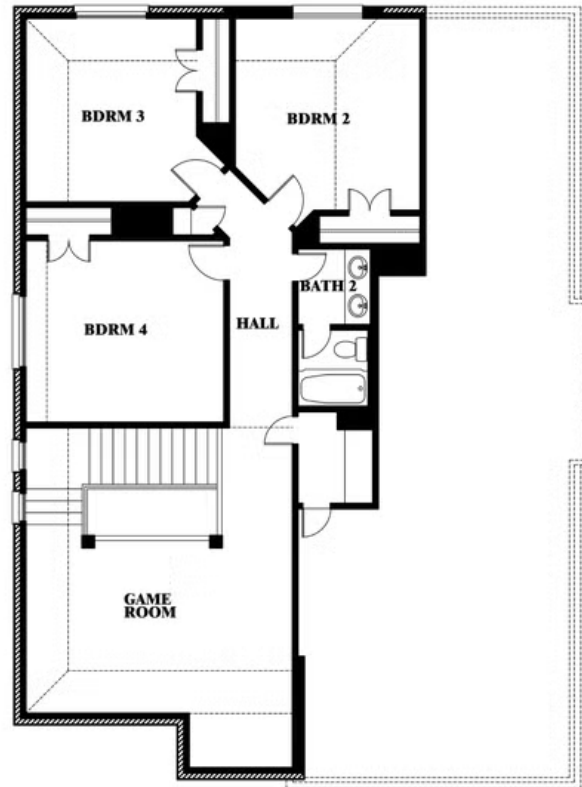

Dewberry

HOMES FROM
\$568,990

CLASSIC SERIES

LEGACY RANCH CLASSIC 55

2312 RIVER TRAIL, MELISSA, TX 75454

2,820
SQUARE FEET

4
BEDROOMS

2.5
BATHROOMS

ELEVATION D

ELEVATION D

Dewberry

LEGACY RANCH CLASSIC 55

2312 RIVER TRAIL, MELISSA, TX 75454

Dewberry

This brochure is for general informational purposes and is to be used as a guide only. Changes may be made during the development process and floorplans, dimensions, fixtures, fittings, finishes and specifications are subject to change without notice. Window placement, balcony configuration, wardrobe sizes and living areas may vary slightly within each plan type. EQUAL HOUSING OPPORTUNITY