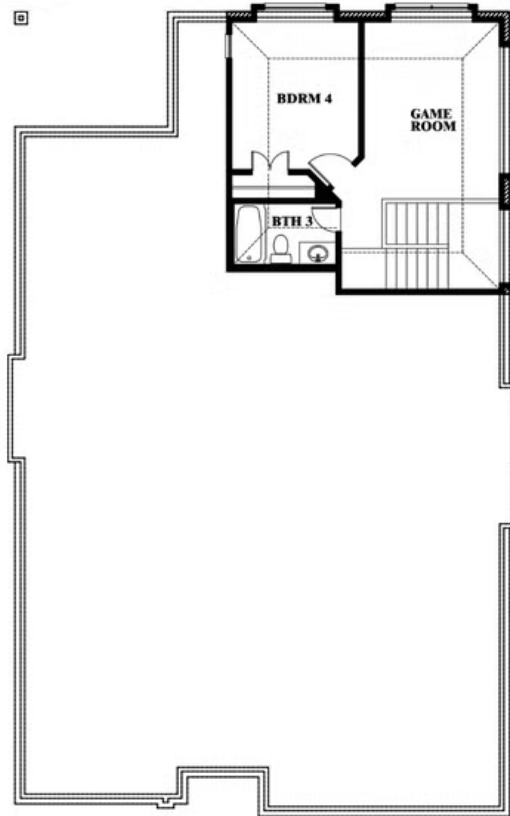

Cypress II

HOMES FROM
\$519,990

CLASSIC SERIES

LEGACY RANCH CLASSIC 55

2312 RIVER TRAIL, MELISSA, TX 75454

2,460
SQUARE FEET

4
BEDROOMS

3.0
BATHROOMS

2
CAR GARAGE

Cypress II

LEGACY RANCH CLASSIC 55

2312 RIVER TRAIL, MELISSA, TX 75454

Cypress II

This brochure is for general informational purposes and is to be used as a guide only. Changes may be made during the development process and floorplans, dimensions, fixtures, fittings, finishes and specifications are subject to change without notice. Window placement, balcony configuration, wardrobe sizes and living areas may vary slightly within each plan type. EQUAL HOUSING OPPORTUNITY