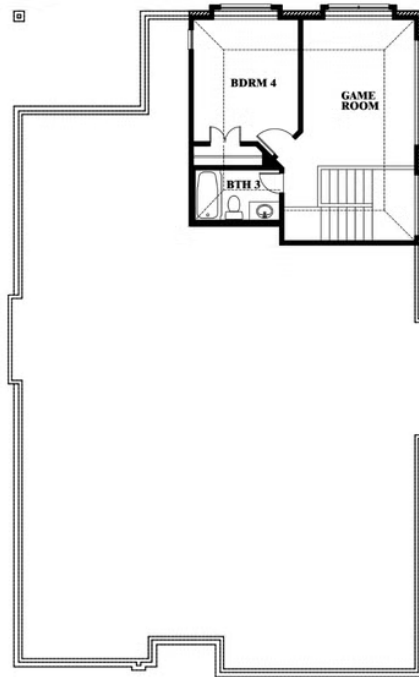

Cypress II

LEGACY RANCH CLASSIC 55

2312 RIVER TRAIL, MELISSA, TX 75454

Cypress II