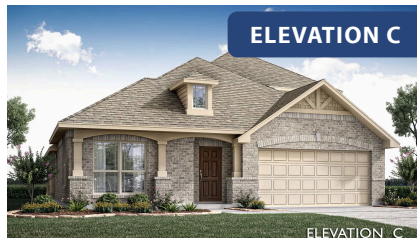

Cypress II

HOMES FROM
\$519,990

CLASSIC SERIES

LEGACY RANCH CLASSIC 55

2312 RIVER TRAIL, MELISSA, TX 75454

2,460
SQUARE FEET

4
BEDROOMS

3.0
BATHROOMS

2
CAR GARAGE

ELEVATION F

ELEVATION B

ELEVATION B

ELEVATION C

ELEVATION C

ELEVATION D

ELEVATION D

ELEVATION E

ELEVATION E

Cypress II

LEGACY RANCH CLASSIC 55

2312 RIVER TRAIL, MELISSA, TX 75454

Cypress II

This brochure is for general informational purposes and is to be used as a guide only. Changes may be made during the development process and floorplans, dimensions, fixtures, fittings, finishes and specifications are subject to change without notice. Window placement, balcony configuration, wardrobe sizes and living areas may vary slightly within each plan type. EQUAL HOUSING OPPORTUNITY