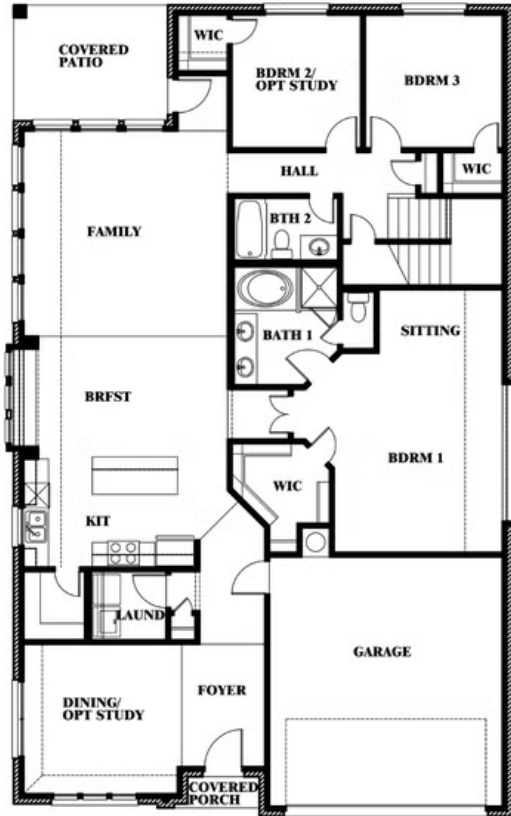

Cypress II

HOMES FROM
\$519,990

CLASSIC SERIES

LEGACY RANCH CLASSIC 55

2312 RIVER TRAIL, MELISSA, TX 75454

2,460
SQUARE FEET

4
BEDROOMS

3.0
BATHROOMS

2
CAR GARAGE

Cypress II

LEGACY RANCH CLASSIC 55

2312 RIVER TRAIL, MELISSA, TX 75454

Cypress II

This brochure is for general informational purposes and is to be used as a guide only. Changes may be made during the development process and floorplans, dimensions, fixtures, fittings, finishes and specifications are subject to change without notice. Window placement, balcony configuration, wardrobe sizes and living areas may vary slightly within each plan type. EQUAL HOUSING OPPORTUNITY