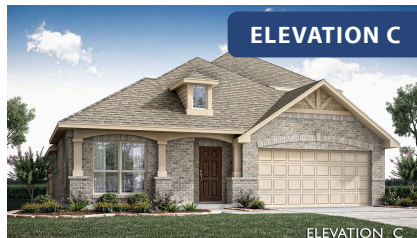

Cypress II

HOMES FROM
\$519,990

CLASSIC SERIES

LEGACY RANCH CLASSIC 55

2312 RIVER TRAIL, MELISSA, TX 75454

2,460
SQUARE FEET

4
BEDROOMS

3.0
BATHROOMS

2
CAR GARAGE

Cypress II

LEGACY RANCH CLASSIC 55

2312 RIVER TRAIL, MELISSA, TX 75454

Cypress II

This brochure is for general informational purposes and is to be used as a guide only. Changes may be made during the development process and floorplans, dimensions, fixtures, fittings, finishes and specifications are subject to change without notice. Window placement, balcony configuration, wardrobe sizes and living areas may vary slightly within each plan type. EQUAL HOUSING OPPORTUNITY