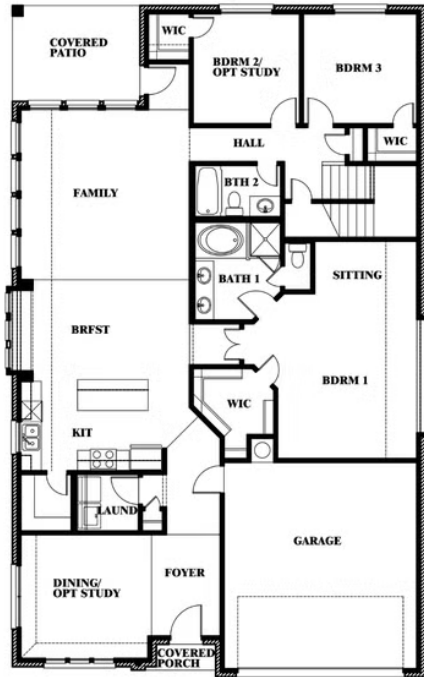

Cypress II

LEGACY RANCH CLASSIC 55

2312 RIVER TRAIL, MELISSA, TX 75454

Cypress II