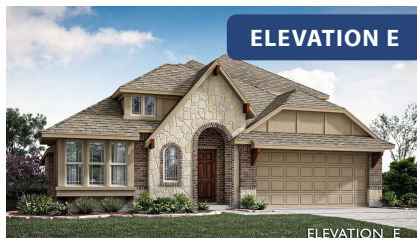

Cypress II

HOMES FROM
\$519,990

CLASSIC SERIES

LEGACY RANCH CLASSIC 55

2312 RIVER TRAIL, MELISSA, TX 75454

2,460
SQUARE FEET

4
BEDROOMS

3.0
BATHROOMS

2
CAR GARAGE

Cypress II

LEGACY RANCH CLASSIC 55

2312 RIVER TRAIL, MELISSA, TX 75454

Cypress II

This brochure is for general informational purposes and is to be used as a guide only. Changes may be made during the development process and floorplans, dimensions, fixtures, fittings, finishes and specifications are subject to change without notice. Window placement, balcony configuration, wardrobe sizes and living areas may vary slightly within each plan type. EQUAL HOUSING OPPORTUNITY