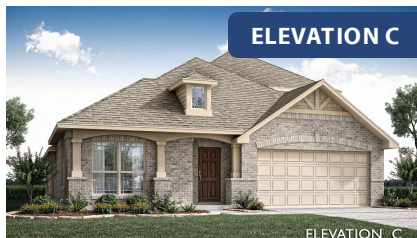

Cypress II

HOMES FROM
\$519,990

CLASSIC SERIES

LEGACY RANCH CLASSIC 55

2312 RIVER TRAIL, MELISSA, TX 75454

2,460
SQUARE FEET

4
BEDROOMS

3.0
BATHROOMS

2
CAR GARAGE

Cypress II

LEGACY RANCH CLASSIC 55

2312 RIVER TRAIL, MELISSA, TX 75454

Cypress II

This brochure is for general informational purposes and is to be used as a guide only. Changes may be made during the development process and floorplans, dimensions, fixtures, fittings, finishes and specifications are subject to change without notice. Window placement, balcony configuration, wardrobe sizes and living areas may vary slightly within each plan type. EQUAL HOUSING OPPORTUNITY