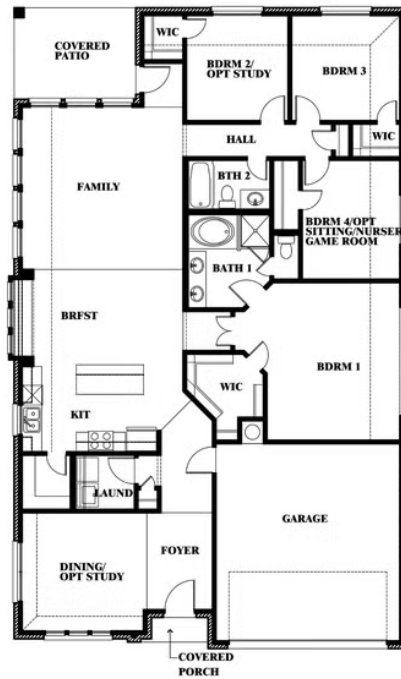

Cypress

LEGACY RANCH CLASSIC 55

2312 RIVER TRAIL, MELISSA, TX 75454

Cypress