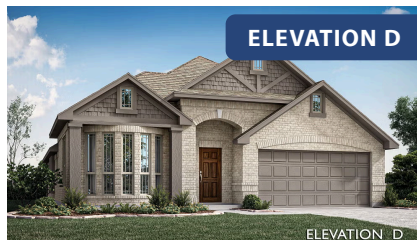

Cypress

CLASSIC SERIES

LEGACY RANCH CLASSIC 55

2312 RIVER TRAIL, MELISSA, TX 75454

HOMES FROM
\$482,990

2,038
SQUARE FEET

4
BEDROOMS

2.0
BATHROOMS

2
CAR GARAGE

ELEVATION E

Document generated Dec 21, 2024. Prices, plans, square footage, features and materials are subject to change at any time without notice and vary among communities. Listed prices are for informational purposes only, are not binding, and do not create any contractual obligation(s). The price of any home is dependent on numerous factors, all of which are unique to a specific home, and is not guaranteed until specified in a binding contract. Pricing of elevations and additional optional beds/baths vary per plan. Some plans require a premium homesite. Please ask the Community Manager for details. Renderings of homes are artist concepts and may not reflect exact colors and materials.