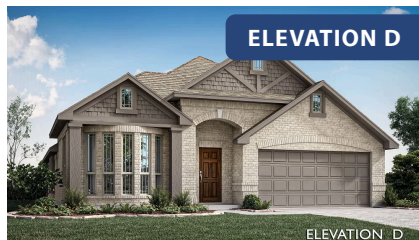

## LEGACY RANCH CLASSIC 55

2312 RIVER TRAIL, MELISSA, TX 75454

HOMES FROM  
**\$482,990**

**2,038**  
SQUARE FEET

**4**  
BEDROOMS

**2.0**  
BATHROOMS

**2**  
CAR GARAGE

**ELEVATION E**