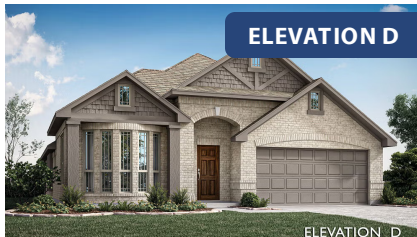

Cypress

CLASSIC SERIES

LEGACY RANCH CLASSIC 55

2312 RIVER TRAIL, MELISSA, TX 75454

HOMES FROM

\$482,990

2,038

SQUARE FEET

4

BEDROOMS

2.0

BATHROOMS

2

CAR GARAGE

ELEVATION E

ELEVATION B

ELEVATION B

ELEVATION BS

ELEVATION BS

ELEVATION C

ELEVATION C

ELEVATION CS

ELEVATION CS

ELEVATION D