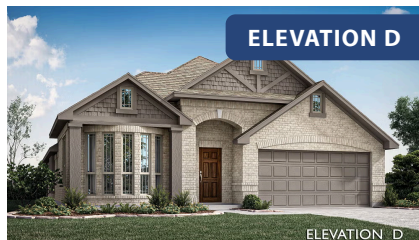

Cypress

CLASSIC SERIES

LEGACY RANCH CLASSIC 55

2312 RIVER TRAIL, MELISSA, TX 75454

HOMES FROM
\$482,990

2,038
SQUARE FEET

3
BEDROOMS

2.0
BATHROOMS

2
CAR GARAGE

ELEVATION E

Document generated Jan 22, 2025. Prices, plans, square footage, features and materials are subject to change at any time without notice and vary among communities. Listed prices are for informational purposes only, are not binding, and do not create any contractual obligation(s). The price of any home is dependent on numerous factors, all of which are unique to a specific home, and is not guaranteed until specified in a binding contract. Pricing of elevations and additional optional beds/baths vary per plan. Some plans require a premium homesite. Please ask the Community Manager for details. Renderings of homes are artist concepts and may not reflect exact colors and materials.