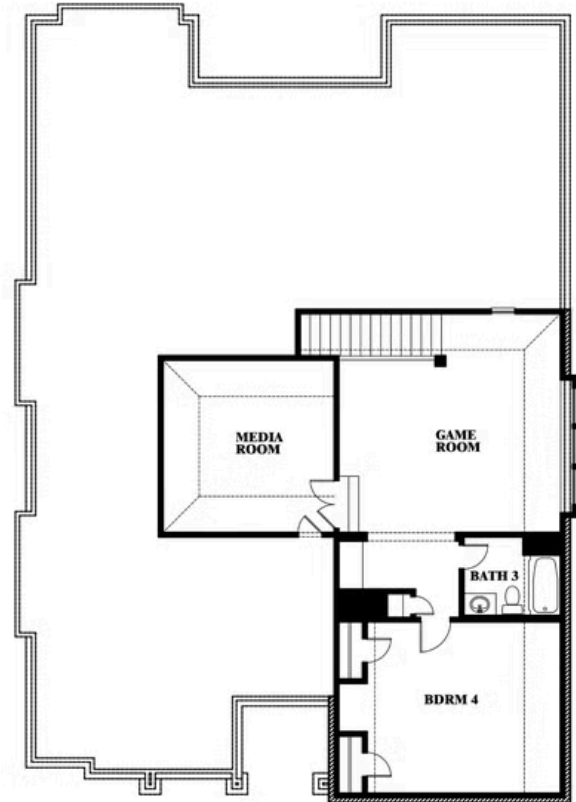

Carolina IV

LEGACY RANCH CLASSIC 55

2312 RIVER TRAIL, MELISSA, TX 75454

Carolina IV

This brochure is for general informational purposes and is to be used as a guide only. Changes may be made during the development process and floorplans, dimensions, fixtures, fittings, finishes and specifications are subject to change without notice. Window placement, balcony configuration, wardrobe sizes and living areas may vary slightly within each plan type. EQUAL HOUSING OPPORTUNITY