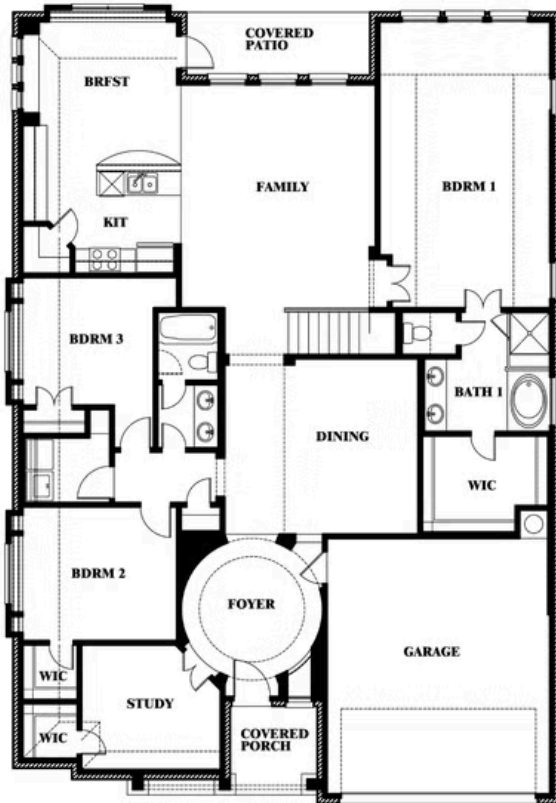

Carolina IV

HOMES FROM
\$603,990

CLASSIC SERIES

LEGACY RANCH CLASSIC 55

2312 RIVER TRAIL, MELISSA, TX 75454

3,280
SQUARE FEET

4
BEDROOMS

3.0
BATHROOMS

2
CAR GARAGE

ELEVATION D

ELEVATION A

ELEVATION A

ELEVATION AS

ELEVATION AS

ELEVATION C

ELEVATION C

Carolina IV

LEGACY RANCH CLASSIC 55

2312 RIVER TRAIL, MELISSA, TX 75454

Carolina IV

This brochure is for general informational purposes and is to be used as a guide only. Changes may be made during the development process and floorplans, dimensions, fixtures, fittings, finishes and specifications are subject to change without notice. Window placement, balcony configuration, wardrobe sizes and living areas may vary slightly within each plan type. EQUAL HOUSING OPPORTUNITY