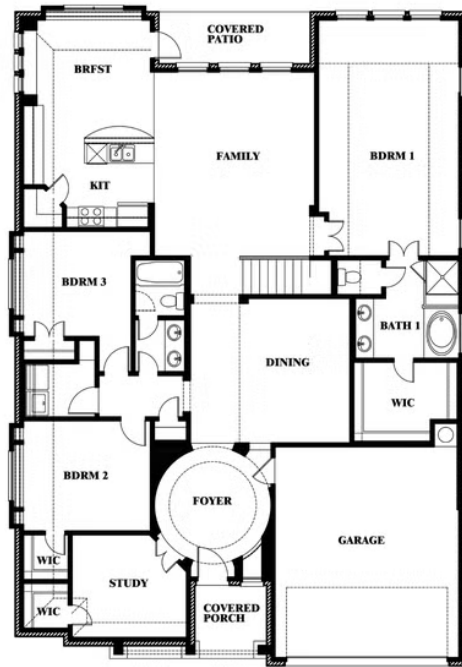

Carolina III

LEGACY RANCH CLASSIC 55

2312 RIVER TRAIL, MELISSA, TX 75454

Carolina III