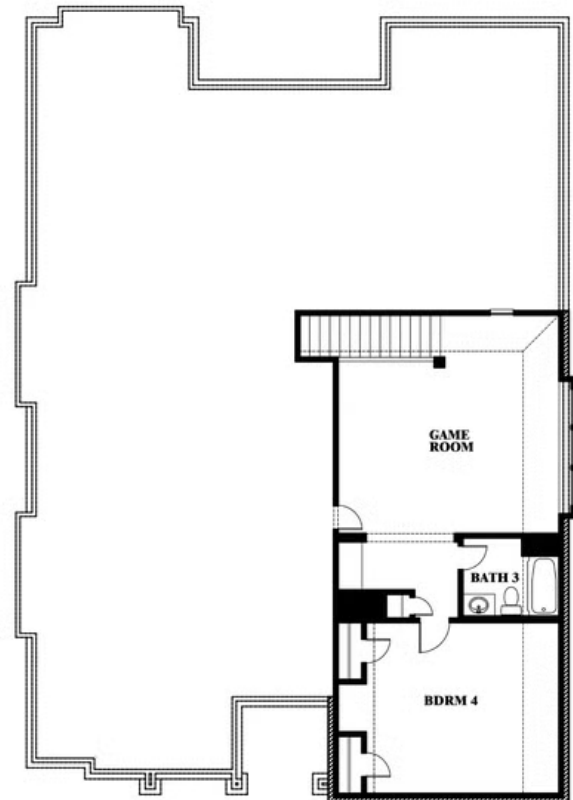

Carolina III

HOMES FROM
\$591,990

CLASSIC SERIES

LEGACY RANCH CLASSIC 55

2312 RIVER TRAIL, MELISSA, TX 75454

3,067
SQUARE FEET

4
BEDROOMS

3.0
BATHROOMS

2
CAR GARAGE

ELEVATION AS

ELEVATION A

ELEVATION C

ELEVATION D

ELEVATION E

ELEVATION F

Carolina III

LEGACY RANCH CLASSIC 55

2312 RIVER TRAIL, MELISSA, TX 75454

Carolina III

This brochure is for general informational purposes and is to be used as a guide only. Changes may be made during the development process and floorplans, dimensions, fixtures, fittings, finishes and specifications are subject to change without notice. Window placement, balcony configuration, wardrobe sizes and living areas may vary slightly within each plan type. EQUAL HOUSING OPPORTUNITY