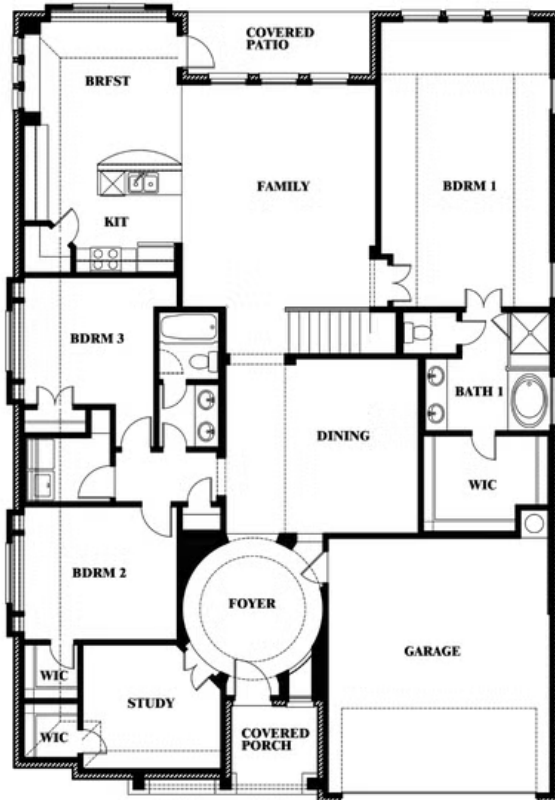

Carolina III

HOMES FROM
\$591,990

CLASSIC SERIES

LEGACY RANCH CLASSIC 55

2312 RIVER TRAIL, MELISSA, TX 75454

3,067
SQUARE FEET

4
BEDROOMS

3.0
BATHROOMS

2
CAR GARAGE

ELEVATION AS

ELEVATION A

ELEVATION C

ELEVATION D

ELEVATION E

ELEVATION F

Carolina III

LEGACY RANCH CLASSIC 55

2312 RIVER TRAIL, MELISSA, TX 75454

Carolina III

This brochure is for general informational purposes and is to be used as a guide only. Changes may be made during the development process and floorplans, dimensions, fixtures, fittings, finishes and specifications are subject to change without notice. Window placement, balcony configuration, wardrobe sizes and living areas may vary slightly within each plan type. EQUAL HOUSING OPPORTUNITY