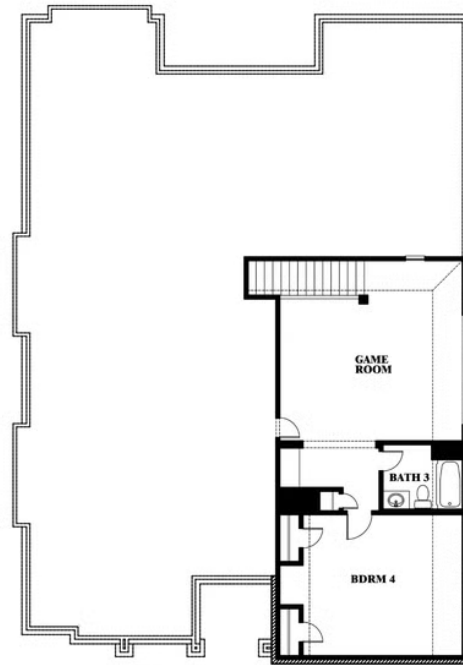

Carolina III

LEGACY RANCH CLASSIC 55

2312 RIVER TRAIL, MELISSA, TX 75454

Carolina III