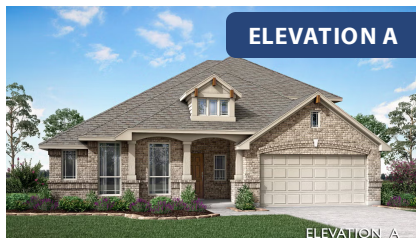

Carolina II

HOMES FROM
\$586,990

CLASSIC SERIES

LEGACY RANCH CLASSIC 55

2312 RIVER TRAIL, MELISSA, TX 75454

2,771
SQUARE FEET

3
BEDROOMS

3.0
BATHROOMS

2
CAR GARAGE

ELEVATION D

ELEVATION A

ELEVATION A

ELEVATION AS

ELEVATION AS

ELEVATION C

ELEVATION C

ELEVATION E

ELEVATION E

ELEVATION F

ELEVATION F

Carolina II

LEGACY RANCH CLASSIC 55

2312 RIVER TRAIL, MELISSA, TX 75454

Carolina II