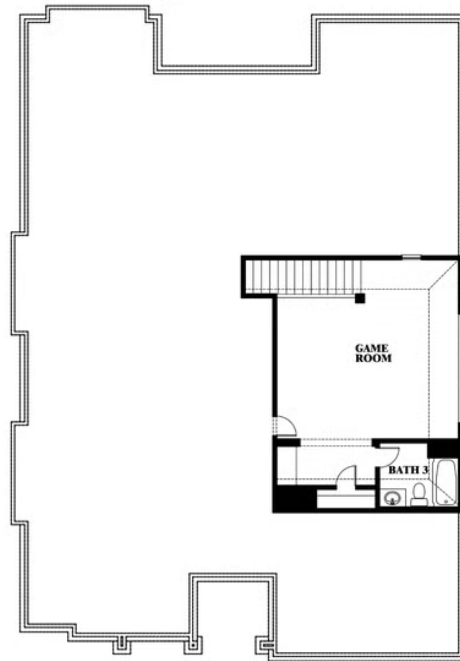

ELEVATION C

ELEVATION F

ELEVATION F

Carolina II

LEGACY RANCH CLASSIC 55

2312 RIVER TRAIL, MELISSA, TX 75454

Carolina II