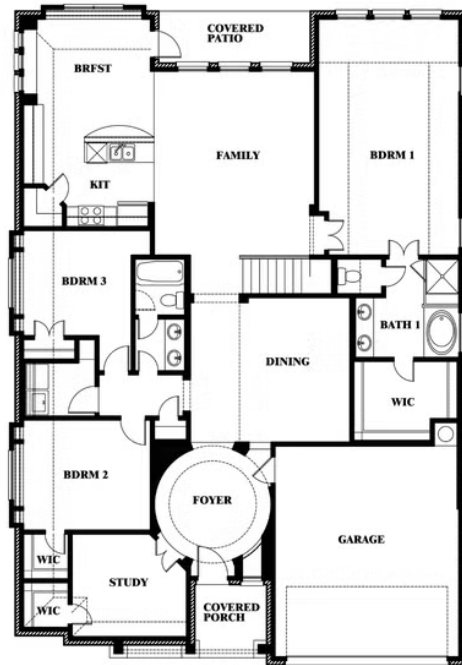

Carolina II

LEGACY RANCH CLASSIC 55

2312 RIVER TRAIL, MELISSA, TX 75454

Carolina II