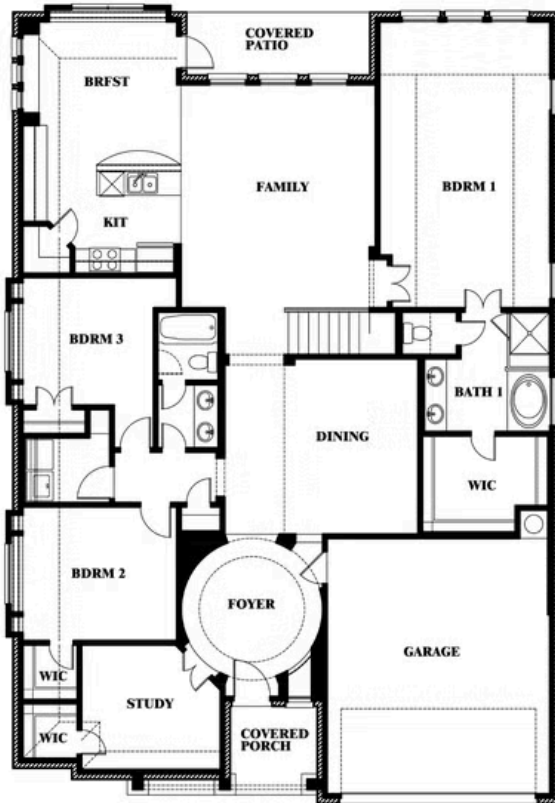

Carolina II

HOMES FROM
\$586,990

CLASSIC SERIES

LEGACY RANCH CLASSIC 55

2312 RIVER TRAIL, MELISSA, TX 75454

2,771
SQUARE FEET

3
BEDROOMS

3.0
BATHROOMS

ELEVATION E

ELEVATION E

ELEVATION F

ELEVATION F

Carolina II

LEGACY RANCH CLASSIC 55

2312 RIVER TRAIL, MELISSA, TX 75454

Carolina II

This brochure is for general informational purposes and is to be used as a guide only. Changes may be made during the development process and floorplans, dimensions, fixtures, fittings, finishes and specifications are subject to change without notice. Window placement, balcony configuration, wardrobe sizes and living areas may vary slightly within each plan type. EQUAL HOUSING OPPORTUNITY

Carolina II

LEGACY RANCH CLASSIC 55

2312 RIVER TRAIL, MELISSA, TX 75454

Carolina II with Media Room

This brochure is for general informational purposes and is to be used as a guide only. Changes may be made during the development process and floorplans, dimensions, fixtures, fittings, finishes and specifications are subject to change without notice. Window placement, balcony configuration, wardrobe sizes and living areas may vary slightly within each plan type. EQUAL HOUSING OPPORTUNITY