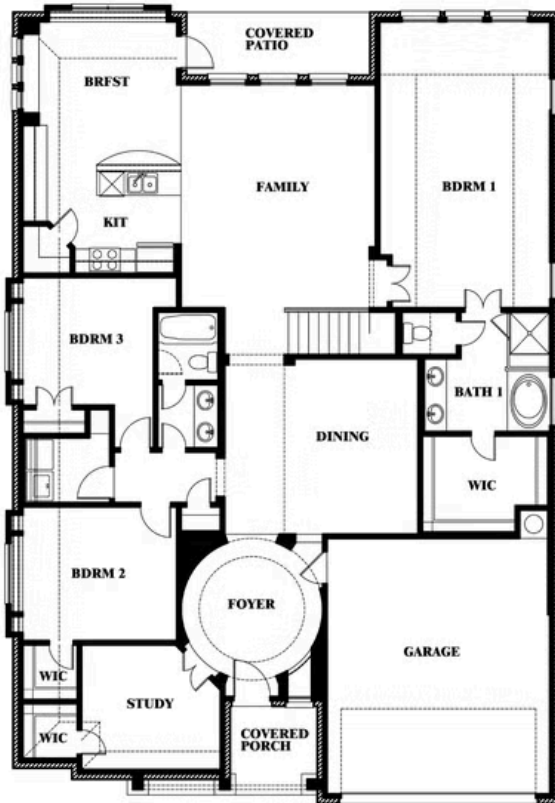

Carolina II

HOMES FROM
\$586,990

CLASSIC SERIES

LEGACY RANCH CLASSIC 55

2312 RIVER TRAIL, MELISSA, TX 75454

2,771
SQUARE FEET

3
BEDROOMS

3.0
BATHROOMS

ELEVATION E

ELEVATION E

ELEVATION F

ELEVATION F

Carolina II

LEGACY RANCH CLASSIC 55

2312 RIVER TRAIL, MELISSA, TX 75454

Carolina II

This brochure is for general informational purposes and is to be used as a guide only. Changes may be made during the development process and floorplans, dimensions, fixtures, fittings, finishes and specifications are subject to change without notice. Window placement, balcony configuration, wardrobe sizes and living areas may vary slightly within each plan type. EQUAL HOUSING OPPORTUNITY

Carolina II

LEGACY RANCH CLASSIC 55

2312 RIVER TRAIL, MELISSA, TX 75454

Carolina II with Media Room

This brochure is for general informational purposes and is to be used as a guide only. Changes may be made during the development process and floorplans, dimensions, fixtures, fittings, finishes and specifications are subject to change without notice. Window placement, balcony configuration, wardrobe sizes and living areas may vary slightly within each plan type. EQUAL HOUSING OPPORTUNITY