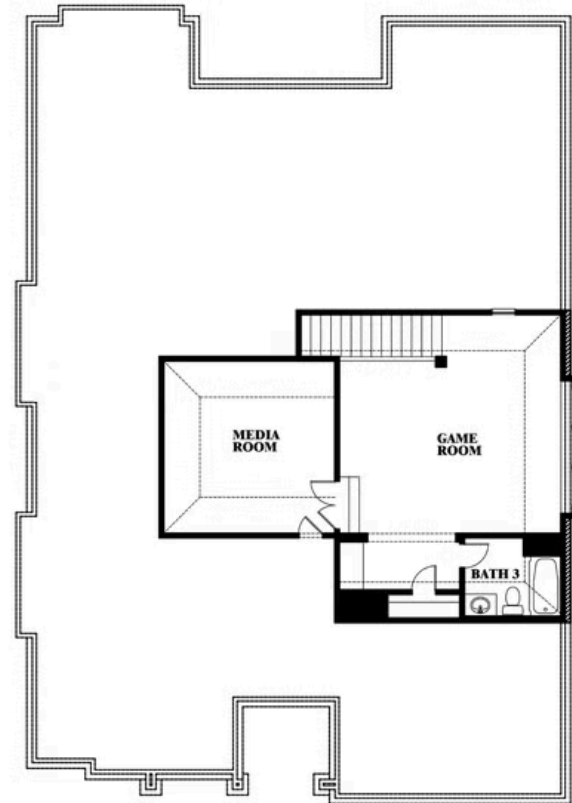

Carolina II

HOMES FROM
\$586,990

CLASSIC SERIES

LEGACY RANCH CLASSIC 55

2312 RIVER TRAIL, MELISSA, TX 75454

2,771
SQUARE FEET

3
BEDROOMS

3.0
BATHROOMS

ELEVATION E

ELEVATION E

ELEVATION F

ELEVATION F

Carolina II

LEGACY RANCH CLASSIC 55

2312 RIVER TRAIL, MELISSA, TX 75454

Carolina II

This brochure is for general informational purposes and is to be used as a guide only. Changes may be made during the development process and floorplans, dimensions, fixtures, fittings, finishes and specifications are subject to change without notice. Window placement, balcony configuration, wardrobe sizes and living areas may vary slightly within each plan type. EQUAL HOUSING OPPORTUNITY

Carolina II

LEGACY RANCH CLASSIC 55

2312 RIVER TRAIL, MELISSA, TX 75454

Carolina II with Media Room

This brochure is for general informational purposes and is to be used as a guide only. Changes may be made during the development process and floorplans, dimensions, fixtures, fittings, finishes and specifications are subject to change without notice. Window placement, balcony configuration, wardrobe sizes and living areas may vary slightly within each plan type. EQUAL HOUSING OPPORTUNITY