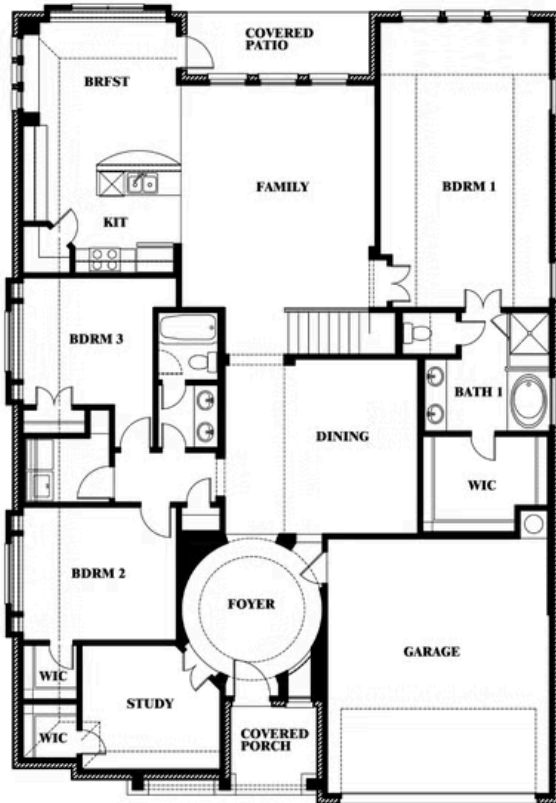

Carolina II

HOMES FROM
\$586,990

CLASSIC SERIES

LEGACY RANCH CLASSIC 55

2312 RIVER TRAIL, MELISSA, TX 75454

2,771
SQUARE FEET

3
BEDROOMS

3.0
BATHROOMS

ELEVATION E

ELEVATION E

ELEVATION F

ELEVATION F

Carolina II

LEGACY RANCH CLASSIC 55

2312 RIVER TRAIL, MELISSA, TX 75454

Carolina II

This brochure is for general informational purposes and is to be used as a guide only. Changes may be made during the development process and floorplans, dimensions, fixtures, fittings, finishes and specifications are subject to change without notice. Window placement, balcony configuration, wardrobe sizes and living areas may vary slightly within each plan type. EQUAL HOUSING OPPORTUNITY

Carolina II

LEGACY RANCH CLASSIC 55

2312 RIVER TRAIL, MELISSA, TX 75454

Carolina II with Media Room

This brochure is for general informational purposes and is to be used as a guide only. Changes may be made during the development process and floorplans, dimensions, fixtures, fittings, finishes and specifications are subject to change without notice. Window placement, balcony configuration, wardrobe sizes and living areas may vary slightly within each plan type. EQUAL HOUSING OPPORTUNITY