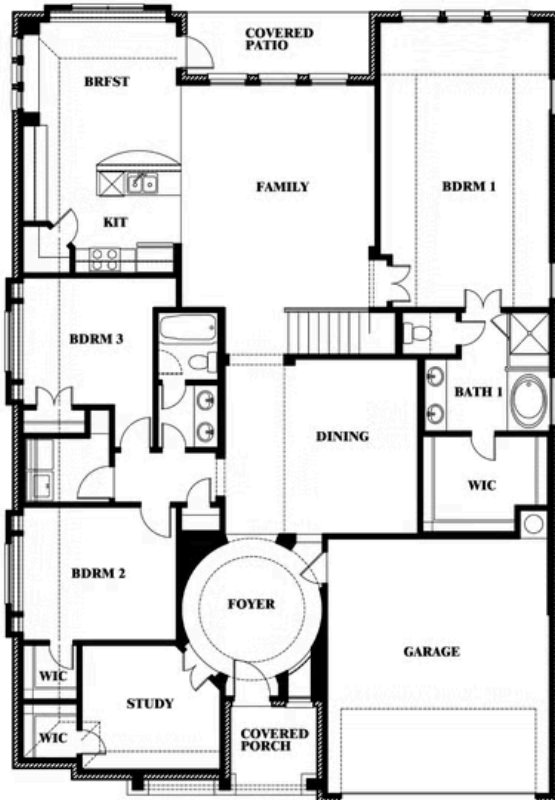

Carolina II

HOMES FROM
\$586,990

CLASSIC SERIES

LEGACY RANCH CLASSIC 55

2312 RIVER TRAIL, MELISSA, TX 75454

2,771
SQUARE FEET

3
BEDROOMS

3.0
BATHROOMS

ELEVATION E

ELEVATION E

ELEVATION F

ELEVATION F

Carolina II

LEGACY RANCH CLASSIC 55

2312 RIVER TRAIL, MELISSA, TX 75454

Carolina II

This brochure is for general informational purposes and is to be used as a guide only. Changes may be made during the development process and floorplans, dimensions, fixtures, fittings, finishes and specifications are subject to change without notice. Window placement, balcony configuration, wardrobe sizes and living areas may vary slightly within each plan type. EQUAL HOUSING OPPORTUNITY

Carolina II

LEGACY RANCH CLASSIC 55

2312 RIVER TRAIL, MELISSA, TX 75454

Carolina II with Media Room

This brochure is for general informational purposes and is to be used as a guide only. Changes may be made during the development process and floorplans, dimensions, fixtures, fittings, finishes and specifications are subject to change without notice. Window placement, balcony configuration, wardrobe sizes and living areas may vary slightly within each plan type. EQUAL HOUSING OPPORTUNITY