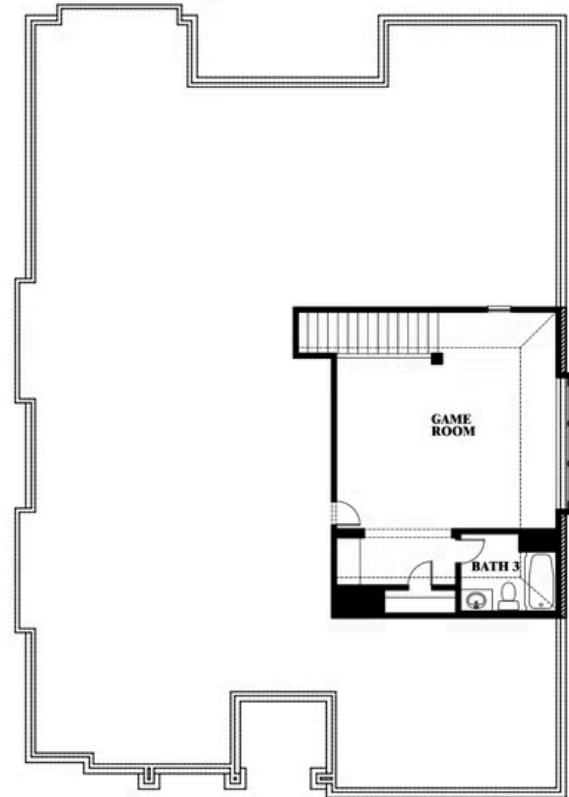

Carolina II

HOMES FROM
\$586,990

CLASSIC SERIES

LEGACY RANCH CLASSIC 55

2312 RIVER TRAIL, MELISSA, TX 75454

2,771
SQUARE FEET

3
BEDROOMS

3.0
BATHROOMS

2
CAR GARAGE

ELEVATION D

ELEVATION A

ELEVATION A

ELEVATION AS

ELEVATION AS

ELEVATION C

ELEVATION C

ELEVATION E

ELEVATION E

ELEVATION F

ELEVATION F

Carolina II

LEGACY RANCH CLASSIC 55

2312 RIVER TRAIL, MELISSA, TX 75454

Carolina II

Carolina II

LEGACY RANCH CLASSIC 55

2312 RIVER TRAIL, MELISSA, TX 75454

Carolina II with Media Room

This brochure is for general informational purposes and is to be used as a guide only. Changes may be made during the development process and floorplans, dimensions, fixtures, fittings, finishes and specifications are subject to change without notice. Window placement, balcony configuration, wardrobe sizes and living areas may vary slightly within each plan type. EQUAL HOUSING OPPORTUNITY