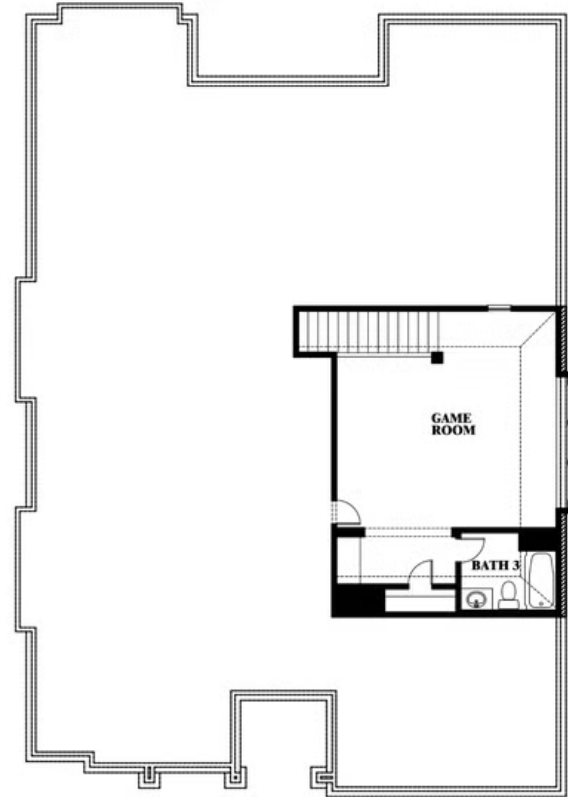

Carolina II

HOMES FROM
\$586,990

CLASSIC SERIES

LEGACY RANCH CLASSIC 55

2312 RIVER TRAIL, MELISSA, TX 75454

2,771
SQUARE FEET

3
BEDROOMS

3.0
BATHROOMS

ELEVATION E

ELEVATION E

ELEVATION F

ELEVATION F

Carolina II

LEGACY RANCH CLASSIC 55

2312 RIVER TRAIL, MELISSA, TX 75454

Carolina II

This brochure is for general informational purposes and is to be used as a guide only. Changes may be made during the development process and floorplans, dimensions, fixtures, fittings, finishes and specifications are subject to change without notice. Window placement, balcony configuration, wardrobe sizes and living areas may vary slightly within each plan type. EQUAL HOUSING OPPORTUNITY

Carolina II

LEGACY RANCH CLASSIC 55

2312 RIVER TRAIL, MELISSA, TX 75454

Carolina II with Media Room

This brochure is for general informational purposes and is to be used as a guide only. Changes may be made during the development process and floorplans, dimensions, fixtures, fittings, finishes and specifications are subject to change without notice. Window placement, balcony configuration, wardrobe sizes and living areas may vary slightly within each plan type. EQUAL HOUSING OPPORTUNITY