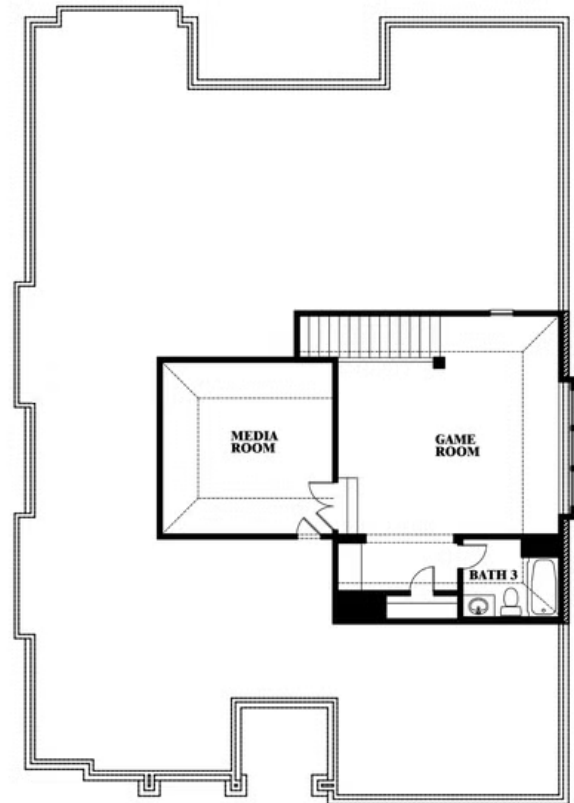

Carolina II

HOMES FROM
\$586,990

CLASSIC SERIES

LEGACY RANCH CLASSIC 55

2312 RIVER TRAIL, MELISSA, TX 75454

2,771
SQUARE FEET

3
BEDROOMS

3.0
BATHROOMS

ELEVATION E

ELEVATION E

ELEVATION F

ELEVATION F

Carolina II

LEGACY RANCH CLASSIC 55

2312 RIVER TRAIL, MELISSA, TX 75454

Carolina II

This brochure is for general informational purposes and is to be used as a guide only. Changes may be made during the development process and floorplans, dimensions, fixtures, fittings, finishes and specifications are subject to change without notice. Window placement, balcony configuration, wardrobe sizes and living areas may vary slightly within each plan type. EQUAL HOUSING OPPORTUNITY

Carolina II

LEGACY RANCH CLASSIC 55

2312 RIVER TRAIL, MELISSA, TX 75454

Carolina II with Media Room

This brochure is for general informational purposes and is to be used as a guide only. Changes may be made during the development process and floorplans, dimensions, fixtures, fittings, finishes and specifications are subject to change without notice. Window placement, balcony configuration, wardrobe sizes and living areas may vary slightly within each plan type. EQUAL HOUSING OPPORTUNITY