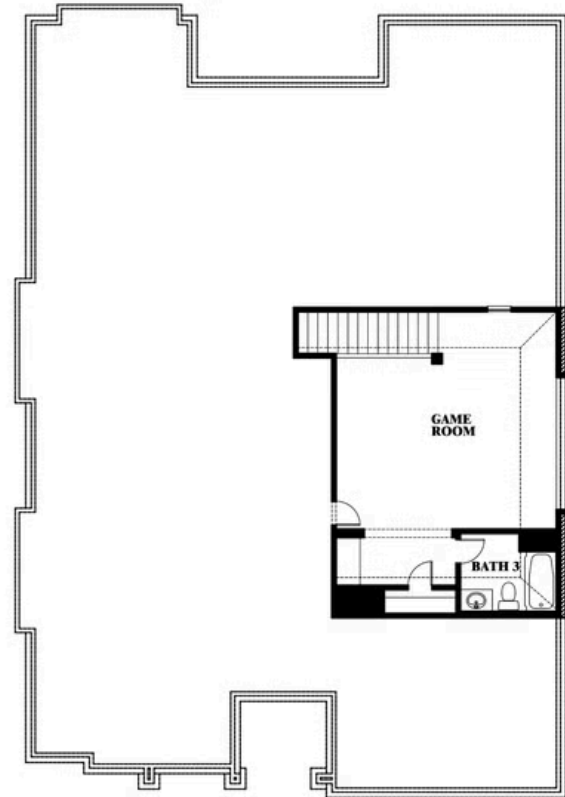

Carolina II

HOMES FROM
\$586,990

CLASSIC SERIES

LEGACY RANCH CLASSIC 55

2312 RIVER TRAIL, MELISSA, TX 75454

2,771
SQUARE FEET

3
BEDROOMS

3.0
BATHROOMS

ELEVATION E

ELEVATION E

ELEVATION F

ELEVATION F

Carolina II

LEGACY RANCH CLASSIC 55

2312 RIVER TRAIL, MELISSA, TX 75454

Carolina II

This brochure is for general informational purposes and is to be used as a guide only. Changes may be made during the development process and floorplans, dimensions, fixtures, fittings, finishes and specifications are subject to change without notice. Window placement, balcony configuration, wardrobe sizes and living areas may vary slightly within each plan type. EQUAL HOUSING OPPORTUNITY

Carolina II

LEGACY RANCH CLASSIC 55

2312 RIVER TRAIL, MELISSA, TX 75454

Carolina II with Media Room

This brochure is for general informational purposes and is to be used as a guide only. Changes may be made during the development process and floorplans, dimensions, fixtures, fittings, finishes and specifications are subject to change without notice. Window placement, balcony configuration, wardrobe sizes and living areas may vary slightly within each plan type. EQUAL HOUSING OPPORTUNITY