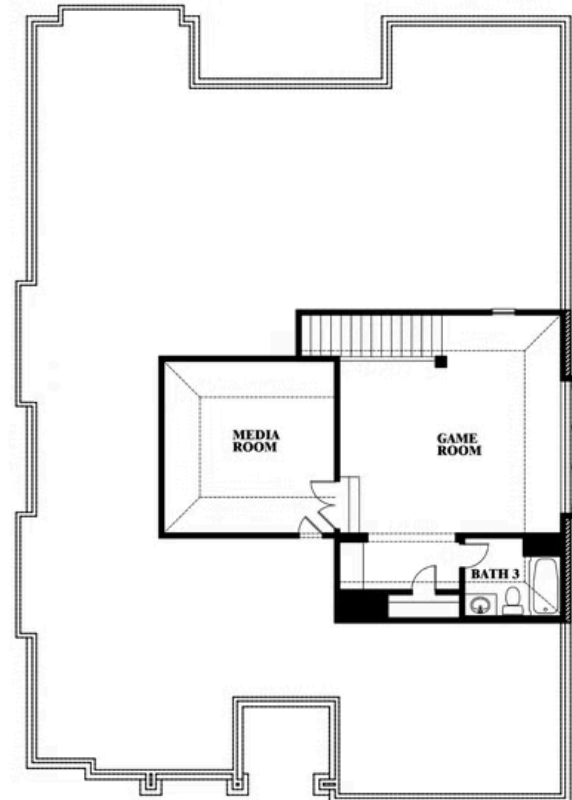

Carolina II

HOMES FROM
\$586,990

CLASSIC SERIES

LEGACY RANCH CLASSIC 55

2312 RIVER TRAIL, MELISSA, TX 75454

2,771
SQUARE FEET

3
BEDROOMS

3.0
BATHROOMS

ELEVATION E

ELEVATION E

ELEVATION F

ELEVATION F

Carolina II

LEGACY RANCH CLASSIC 55

2312 RIVER TRAIL, MELISSA, TX 75454

Carolina II

This brochure is for general informational purposes and is to be used as a guide only. Changes may be made during the development process and floorplans, dimensions, fixtures, fittings, finishes and specifications are subject to change without notice. Window placement, balcony configuration, wardrobe sizes and living areas may vary slightly within each plan type. EQUAL HOUSING OPPORTUNITY

Carolina II

LEGACY RANCH CLASSIC 55

2312 RIVER TRAIL, MELISSA, TX 75454

Carolina II with Media Room

This brochure is for general informational purposes and is to be used as a guide only. Changes may be made during the development process and floorplans, dimensions, fixtures, fittings, finishes and specifications are subject to change without notice. Window placement, balcony configuration, wardrobe sizes and living areas may vary slightly within each plan type. EQUAL HOUSING OPPORTUNITY