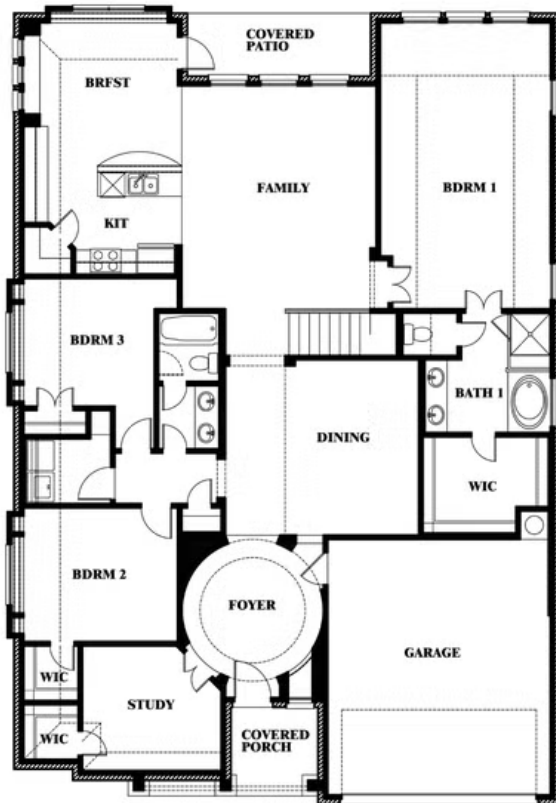

Carolina II

HOMES FROM
\$586,990

CLASSIC SERIES

LEGACY RANCH CLASSIC 55

2312 RIVER TRAIL, MELISSA, TX 75454

2,771
SQUARE FEET

3
BEDROOMS

3.0
BATHROOMS

ELEVATION E

ELEVATION E

ELEVATION F

ELEVATION F

Carolina II

LEGACY RANCH CLASSIC 55

2312 RIVER TRAIL, MELISSA, TX 75454

Carolina II

This brochure is for general informational purposes and is to be used as a guide only. Changes may be made during the development process and floorplans, dimensions, fixtures, fittings, finishes and specifications are subject to change without notice. Window placement, balcony configuration, wardrobe sizes and living areas may vary slightly within each plan type. EQUAL HOUSING OPPORTUNITY

Carolina II

LEGACY RANCH CLASSIC 55

2312 RIVER TRAIL, MELISSA, TX 75454

Carolina II with Media Room

This brochure is for general informational purposes and is to be used as a guide only. Changes may be made during the development process and floorplans, dimensions, fixtures, fittings, finishes and specifications are subject to change without notice. Window placement, balcony configuration, wardrobe sizes and living areas may vary slightly within each plan type. EQUAL HOUSING OPPORTUNITY