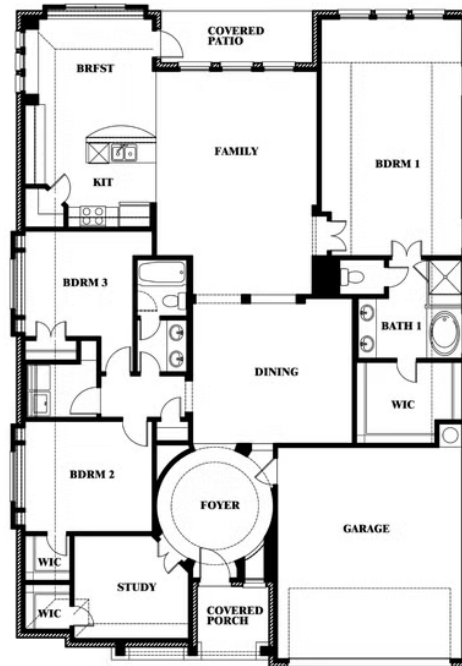

Carolina

LEGACY RANCH CLASSIC 55

2312 RIVER TRAIL, MELISSA, TX 75454

Carolina