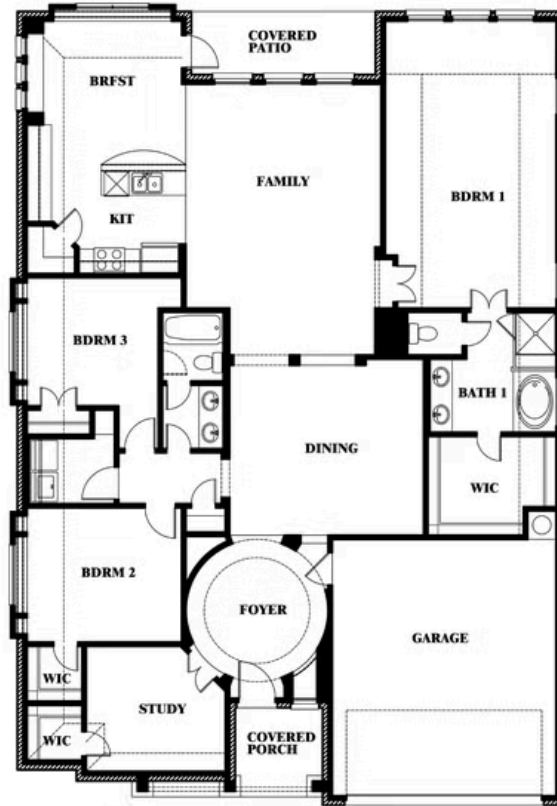

Carolina

HOMES FROM
\$507,990

CLASSIC SERIES

LEGACY RANCH CLASSIC 55

2312 RIVER TRAIL, MELISSA, TX 75454

2,313
SQUARE FEET

3
BEDROOMS

2.0
BATHROOMS

2
CAR GARAGE

ELEVATION C

Document generated Mar 14, 2025. Prices, plans, square footage, features and materials are subject to change at any time without notice and vary among communities. Listed prices are for informational purposes only, are not binding, and do not create any contractual obligation(s). The price of any home is dependent on numerous factors, all of which are unique to a specific home, and is not guaranteed until specified in a binding contract. Pricing of elevations and additional optional beds/baths vary per plan. Some plans require a premium homesite. Please ask the Community Manager for details. Renderings of homes are artist concepts and may not reflect exact colors and materials.

Carolina

LEGACY RANCH CLASSIC 55

2312 RIVER TRAIL, MELISSA, TX 75454

Carolina

This brochure is for general informational purposes and is to be used as a guide only. Changes may be made during the development process and floorplans, dimensions, fixtures, fittings, finishes and specifications are subject to change without notice. Window placement, balcony configuration, wardrobe sizes and living areas may vary slightly within each plan type. EQUAL HOUSING OPPORTUNITY