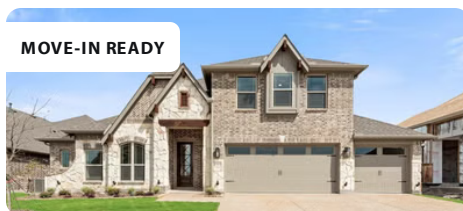

Legacy Ranch

2312 RIVER TRAIL • MELISSA, TX 75454

AVAILABLE HOMES

MOVE-IN READY

1011 Pecan Glen Drive

MELISSA, TX 75454
DOGWOOD III FLOOR PLAN

2,333 **4** **3** **2.5**
SQUARE FEET BEDS BATHS GARAGE

WAS ~~\$587,504~~ NOW **\$519,957**

MELISSA, TX 75454
LEGACY RANCH CLASSIC 60
VIOLET IV FLOOR PLAN

2,849 **4** **3.5** **3**
SQUARE FEET BEDS BATHS GARAGE

WAS ~~\$712,575~~ NOW **\$615,827**

MOVE-IN READY

1101 Hickory Chase Lane

MELISSA, TX 75454
LEGACY RANCH CLASSIC 60
CAROLINA IV FLOOR PLAN

3,285 **4** **3** **2.5**
SQUARE FEET BEDS BATHS GARAGE

WAS ~~\$707,231~~ NOW **\$619,847**

MOVE-IN READY

1001 Pecan Glen Drive

MELISSA, TX 75454
LEGACY RANCH CLASSIC 60
CAROLINA IV FLOOR PLAN

3,291 **4** **3** **2.5**
SQUARE FEET BEDS BATHS GARAGE

WAS ~~\$720,038~~ NOW **\$619,967**

MOVE-IN READY

1009 Pecan Glen Drive

MELISSA, TX 75454
LEGACY RANCH CLASSIC 60
CAROLINA IV FLOOR PLAN

3,291 **4** **3** **3**
SQUARE FEET BEDS BATHS GARAGE

WAS ~~\$730,640~~ NOW **\$634,856**