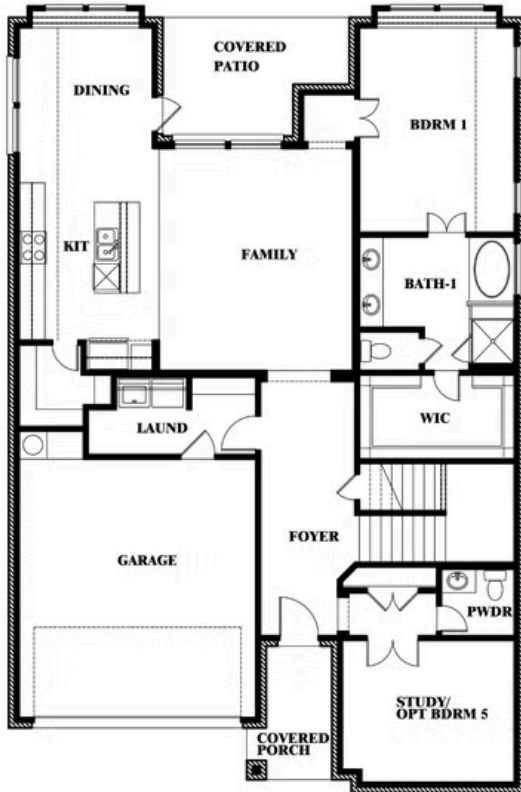

Violet IV

HOMES FROM
\$None

CLASSIC SERIES

WILLOW WOOD

5709 CYPRESSWOOD LANE, MCKINNEY, TX 75071

2,838
SQUARE FEET

4
BEDROOMS

3.5
BATHROOMS

2
CAR GARAGE

ELEVATION A

ELEVATION AS

ELEVATION AS

ELEVATION B

ELEVATION B

ELEVATION C

ELEVATION C

ELEVATION D

ELEVATION D

Violet IV

VIOLET IV FLOOR PLAN

WILLOW WOOD

5709 CYPRESSWOOD LANE, MCKINNEY, TX 75071

Violet IV

This brochure is for general informational purposes and is to be used as a guide only. Changes may be made during the development process and floorplans, dimensions, fixtures, fittings, finishes and specifications are subject to change without notice. Window placement, balcony configuration, wardrobe sizes and living areas may vary slightly within each plan type. EQUAL HOUSING OPPORTUNITY

Violet IV

WILLOW WOOD

5709 CYPRESSWOOD LANE, MCKINNEY, TX 75071

VIOLET IV FLOOR PLAN WITH OPTIONAL BEDROOM AT STUDY

Violet IV Opt. Bed 5 & Bath 4 at Study

This brochure is for general informational purposes and is to be used as a guide only. Changes may be made during the development process and floorplans, dimensions, fixtures, fittings, finishes and specifications are subject to change without notice. Window placement, balcony configuration, wardrobe sizes and living areas may vary slightly within each plan type. EQUAL HOUSING OPPORTUNITY