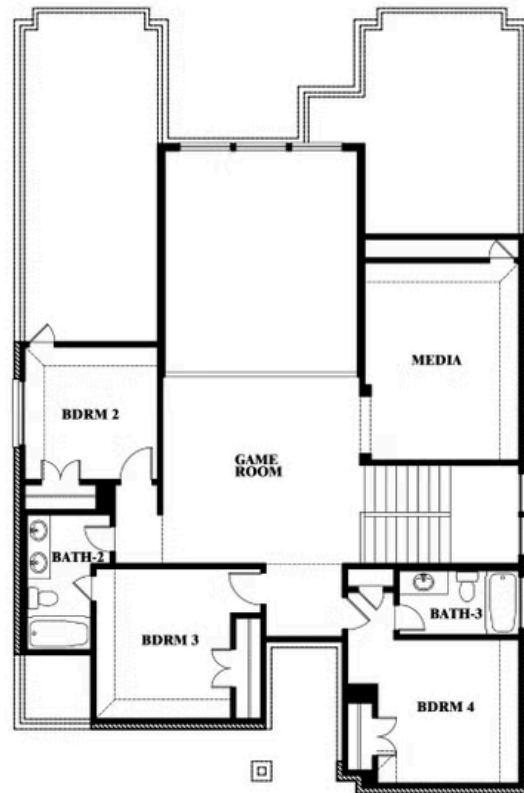

ELEVATION C

ELEVATION D

ELEVATION D

Violet IV

VIOLET IV FLOOR PLAN

WILLOW WOOD

5709 CYPRESSWOOD LANE, MCKINNEY, TX 75071

Violet IV

Violet IV

WILLOW WOOD

5709 CYPRESSWOOD LANE, MCKINNEY, TX 75071

VIOLET IV FLOOR PLAN WITH OPTIONAL BEDROOM AT STUDY

Violet IV Opt. Bed 5 & Bath 4 at Study

This brochure is for general informational purposes and is to be used as a guide only. Changes may be made during the development process and floorplans, dimensions, fixtures, fittings, finishes and specifications are subject to change without notice. Window placement, balcony configuration, wardrobe sizes and living areas may vary slightly within each plan type. EQUAL HOUSING OPPORTUNITY