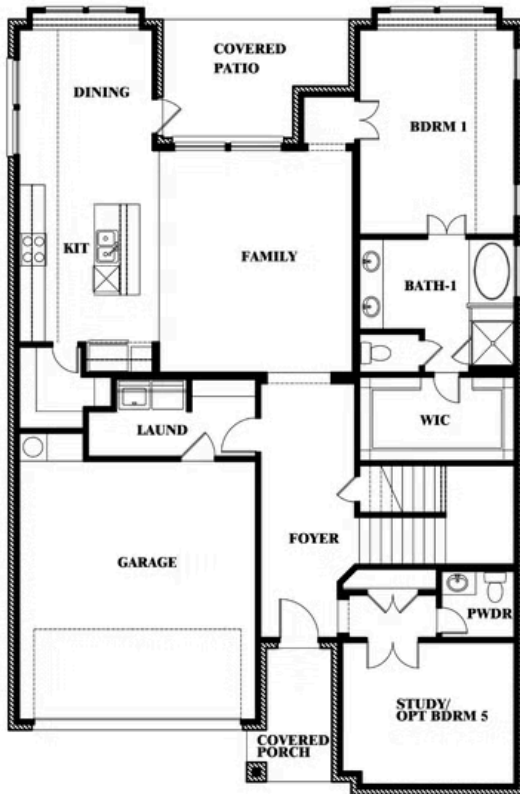

3.5
BATHROOMS

2
CAR GARAGE

ELEVATION A

ELEVATION AS

ELEVATION AS

ELEVATION B

ELEVATION B

ELEVATION C

ELEVATION C

ELEVATION D

ELEVATION D

Violet IV

VIOLET IV FLOOR PLAN

WILLOW WOOD

5709 CYPRESSWOOD LANE, MCKINNEY, TX 75071

Violet IV

This brochure is for general informational purposes and is to be used as a guide only. Changes may be made during the development process and floorplans, dimensions, fixtures, fittings, finishes and specifications are subject to change without notice. Window placement, balcony configuration, wardrobe sizes and living areas may vary slightly within each plan type. EQUAL HOUSING OPPORTUNITY

Violet IV

WILLOW WOOD

5709 CYPRESSWOOD LANE, MCKINNEY, TX 75071

VIOLET IV FLOOR PLAN WITH OPTIONAL BEDROOM AT STUDY

Violet IV Opt. Bed 5 & Bath 4 at Study

This brochure is for general informational purposes and is to be used as a guide only. Changes may be made during the development process and floorplans, dimensions, fixtures, fittings, finishes and specifications are subject to change without notice. Window placement, balcony configuration, wardrobe sizes and living areas may vary slightly within each plan type. EQUAL HOUSING OPPORTUNITY