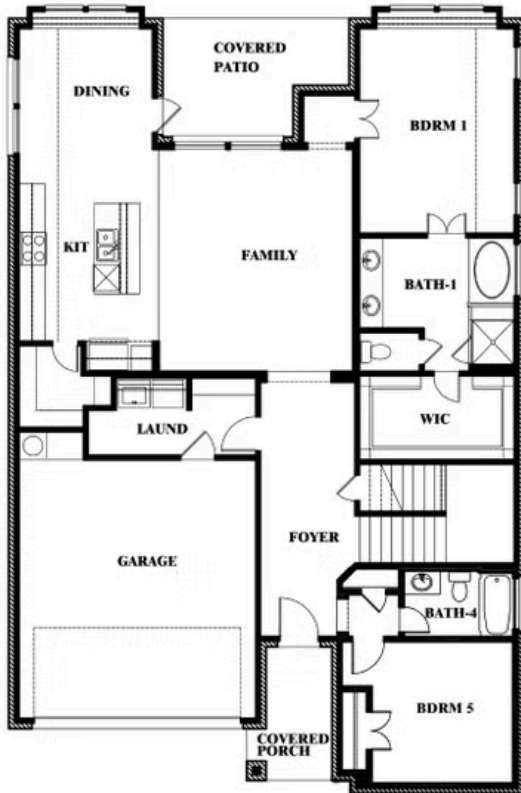

This brochure is for general informational purposes and is to be used as a guide only. Changes may be made during the development process and floorplans, dimensions, fixtures, fittings, finishes and specifications are subject to change without notice. Window placement, balcony configuration, wardrobe sizes and living areas may vary slightly within each plan type. EQUAL HOUSING OPPORTUNITY

Violet IV

WILLOW WOOD

5709 CYPRESSWOOD LANE, MCKINNEY, TX 75071

VIOLET IV FLOOR PLAN WITH OPTIONAL BEDROOM AT STUDY

Violet IV Opt. Bed 5 & Bath 4 at Study

This brochure is for general informational purposes and is to be used as a guide only. Changes may be made during the development process and floorplans, dimensions, fixtures, fittings, finishes and specifications are subject to change without notice. Window placement, balcony configuration, wardrobe sizes and living areas may vary slightly within each plan type. EQUAL HOUSING OPPORTUNITY