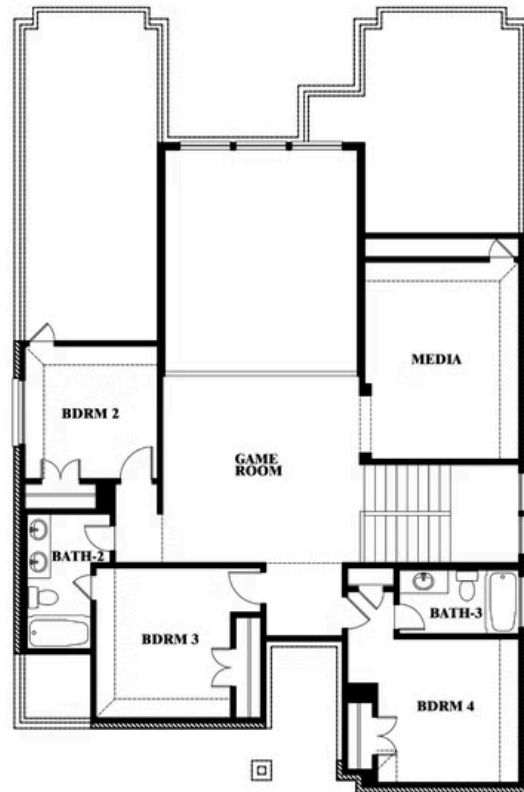

3.5
BATHROOMS

2
CAR GARAGE

ELEVATION A

ELEVATION AS

ELEVATION AS

ELEVATION B

ELEVATION B

ELEVATION C

ELEVATION C

ELEVATION D

ELEVATION D

Violet IV

VIOLET IV FLOOR PLAN

WILLOW WOOD

5709 CYPRESSWOOD LANE, MCKINNEY, TX 75071

Violet IV

This brochure is for general informational purposes and is to be used as a guide only. Changes may be made during the development process and floorplans, dimensions, fixtures, fittings, finishes and specifications are subject to change without notice. Window placement, balcony configuration, wardrobe sizes and living areas may vary slightly within each plan type. EQUAL HOUSING OPPORTUNITY

Violet IV

WILLOW WOOD

5709 CYPRESSWOOD LANE, MCKINNEY, TX 75071

VIOLET IV FLOOR PLAN WITH OPTIONAL BEDROOM AT STUDY

Violet IV Opt. Bed 5 & Bath 4 at Study

This brochure is for general informational purposes and is to be used as a guide only. Changes may be made during the development process and floorplans, dimensions, fixtures, fittings, finishes and specifications are subject to change without notice. Window placement, balcony configuration, wardrobe sizes and living areas may vary slightly within each plan type. EQUAL HOUSING OPPORTUNITY