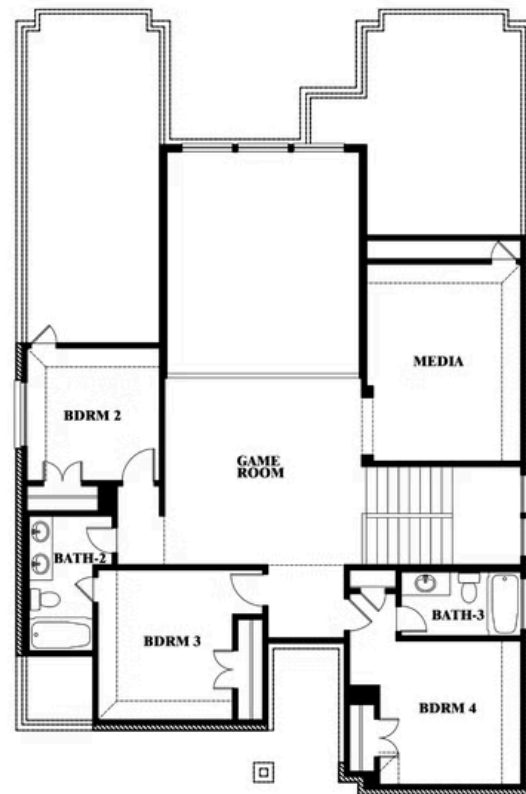

3.5
BATHROOMS

2
CAR GARAGE

ELEVATION A

ELEVATION AS

ELEVATION AS

ELEVATION B

ELEVATION B

ELEVATION C

ELEVATION C

ELEVATION D

ELEVATION D

Violet IV

VIOLET IV FLOOR PLAN

WILLOW WOOD

5709 CYPRESSWOOD LANE, MCKINNEY, TX 75071

Violet IV

This brochure is for general informational purposes and is to be used as a guide only. Changes may be made during the development process and floorplans, dimensions, fixtures, fittings, finishes and specifications are subject to change without notice. Window placement, balcony configuration, wardrobe sizes and living areas may vary slightly within each plan type. EQUAL HOUSING OPPORTUNITY

Violet IV

WILLOW WOOD

5709 CYPRESSWOOD LANE, MCKINNEY, TX 75071

VIOLET IV FLOOR PLAN WITH OPTIONAL BEDROOM AT STUDY

Violet IV Opt. Bed 5 & Bath 4 at Study

This brochure is for general informational purposes and is to be used as a guide only. Changes may be made during the development process and floorplans, dimensions, fixtures, fittings, finishes and specifications are subject to change without notice. Window placement, balcony configuration, wardrobe sizes and living areas may vary slightly within each plan type. EQUAL HOUSING OPPORTUNITY