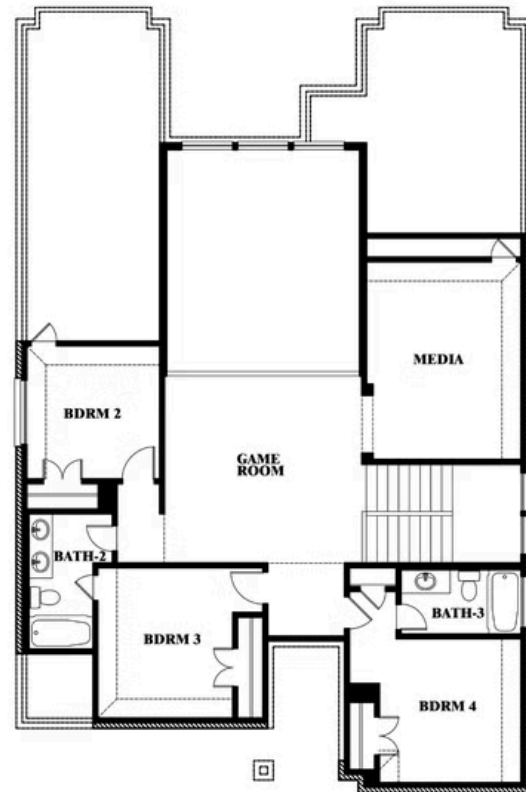

Violet IV

HOMES FROM
\$None

CLASSIC SERIES

WILLOW WOOD

5709 CYPRESSWOOD LANE, MCKINNEY, TX 75071

2,838
SQUARE FEET

4
BEDROOMS

3.5
BATHROOMS

2
CAR GARAGE

ELEVATION A

ELEVATION AS

ELEVATION AS

ELEVATION B

ELEVATION B

ELEVATION C

ELEVATION C

ELEVATION D

ELEVATION D

Violet IV

VIOLET IV FLOOR PLAN

WILLOW WOOD

5709 CYPRESSWOOD LANE, MCKINNEY, TX 75071

Violet IV

This brochure is for general informational purposes and is to be used as a guide only. Changes may be made during the development process and floorplans, dimensions, fixtures, fittings, finishes and specifications are subject to change without notice. Window placement, balcony configuration, wardrobe sizes and living areas may vary slightly within each plan type. EQUAL HOUSING OPPORTUNITY

Violet IV

WILLOW WOOD

5709 CYPRESSWOOD LANE, MCKINNEY, TX 75071

VIOLET IV FLOOR PLAN WITH OPTIONAL BEDROOM AT STUDY

Violet IV Opt. Bed 5 & Bath 4 at Study

This brochure is for general informational purposes and is to be used as a guide only. Changes may be made during the development process and floorplans, dimensions, fixtures, fittings, finishes and specifications are subject to change without notice. Window placement, balcony configuration, wardrobe sizes and living areas may vary slightly within each plan type. EQUAL HOUSING OPPORTUNITY