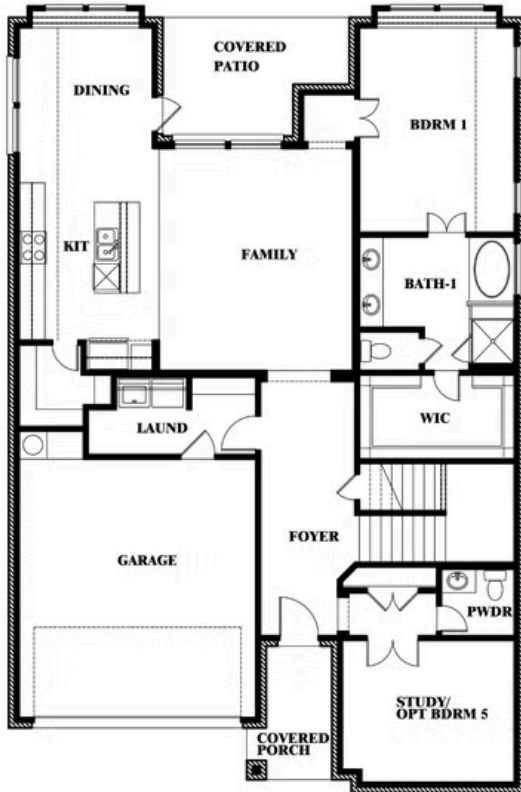

3.5
BATHROOMS

2
CAR GARAGE

ELEVATION A

ELEVATION AS

ELEVATION AS

ELEVATION B

ELEVATION B

ELEVATION C

ELEVATION C

ELEVATION D

ELEVATION D

Violet IV

VIOLET IV FLOOR PLAN

WILLOW WOOD

5709 CYPRESSWOOD LANE, MCKINNEY, TX 75071

Violet IV

This brochure is for general informational purposes and is to be used as a guide only. Changes may be made during the development process and floorplans, dimensions, fixtures, fittings, finishes and specifications are subject to change without notice. Window placement, balcony configuration, wardrobe sizes and living areas may vary slightly within each plan type. EQUAL HOUSING OPPORTUNITY

Violet IV

WILLOW WOOD

5709 CYPRESSWOOD LANE, MCKINNEY, TX 75071

VIOLET IV FLOOR PLAN WITH OPTIONAL BEDROOM AT STUDY

Violet IV Opt. Bed 5 & Bath 4 at Study

This brochure is for general informational purposes and is to be used as a guide only. Changes may be made during the development process and floorplans, dimensions, fixtures, fittings, finishes and specifications are subject to change without notice. Window placement, balcony configuration, wardrobe sizes and living areas may vary slightly within each plan type. EQUAL HOUSING OPPORTUNITY