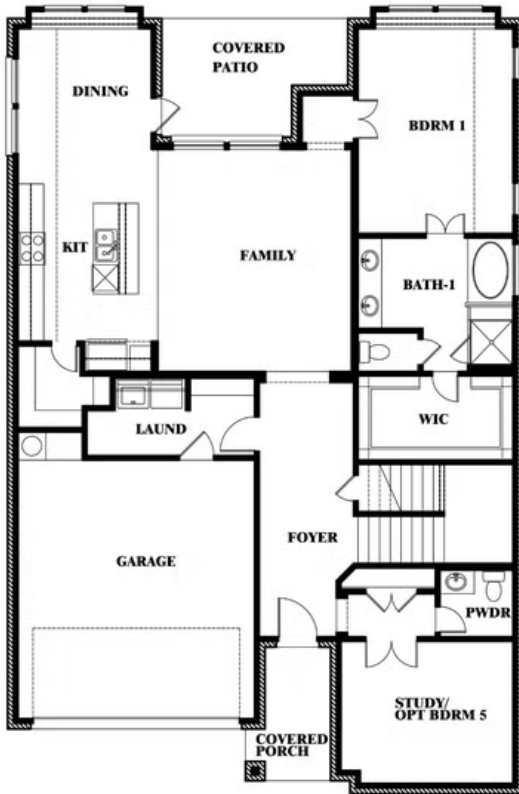

3

BEDROOMS

2.5

BATHROOMS

2

CAR GARAGE

ELEVATION A

ELEVATION AS

ELEVATION AS

ELEVATION B

ELEVATION B

ELEVATION C

ELEVATION C

ELEVATION D

ELEVATION D

Violet II

VIOLET II FLOOR PLAN

WILLOW WOOD

5709 CYPRESSWOOD LANE, MCKINNEY, TX 75071

Violet II

This brochure is for general informational purposes and is to be used as a guide only. Changes may be made during the development process and floorplans, dimensions, fixtures, fittings, finishes and specifications are subject to change without notice. Window placement, balcony configuration, wardrobe sizes and living areas may vary slightly within each plan type. EQUAL HOUSING OPPORTUNITY

Violet II

VIOLET II FLOOR PLAN WITH OPTIONAL BEDROOM AT STUDY

WILLOW WOOD

5709 CYPRESSWOOD LANE, MCKINNEY, TX 75071

Violet II Opt. Bed 5 & Bath 4 at Study

This brochure is for general informational purposes and is to be used as a guide only. Changes may be made during the development process and floorplans, dimensions, fixtures, fittings, finishes and specifications are subject to change without notice. Window placement, balcony configuration, wardrobe sizes and living areas may vary slightly within each plan type. EQUAL HOUSING OPPORTUNITY