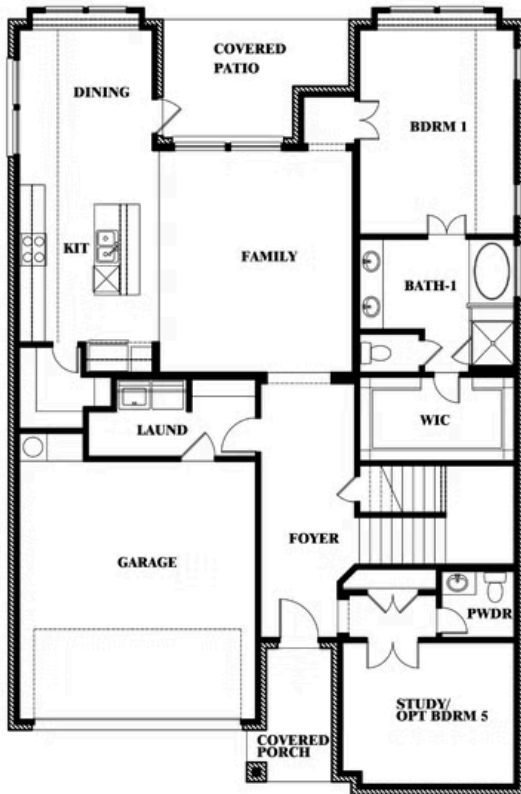

2.5
BATHROOMS

2
CAR GARAGE

ELEVATION A

ELEVATION AS

ELEVATION AS

ELEVATION B

ELEVATION B

ELEVATION C

ELEVATION C

ELEVATION D

ELEVATION D

Violet II

VIOLET II FLOOR PLAN

WILLOW WOOD

5709 CYPRESSWOOD LANE, MCKINNEY, TX 75071

Violet II

This brochure is for general informational purposes and is to be used as a guide only. Changes may be made during the development process and floorplans, dimensions, fixtures, fittings, finishes and specifications are subject to change without notice. Window placement, balcony configuration, wardrobe sizes and living areas may vary slightly within each plan type. EQUAL HOUSING OPPORTUNITY

Violet II

WILLOW WOOD

5709 CYPRESSWOOD LANE, MCKINNEY, TX 75071

VIOLET II FLOOR PLAN WITH OPTIONAL BEDROOM AT STUDY

Violet II Opt. Bed 5 & Bath 4 at Study

This brochure is for general informational purposes and is to be used as a guide only. Changes may be made during the development process and floorplans, dimensions, fixtures, fittings, finishes and specifications are subject to change without notice. Window placement, balcony configuration, wardrobe sizes and living areas may vary slightly within each plan type. EQUAL HOUSING OPPORTUNITY