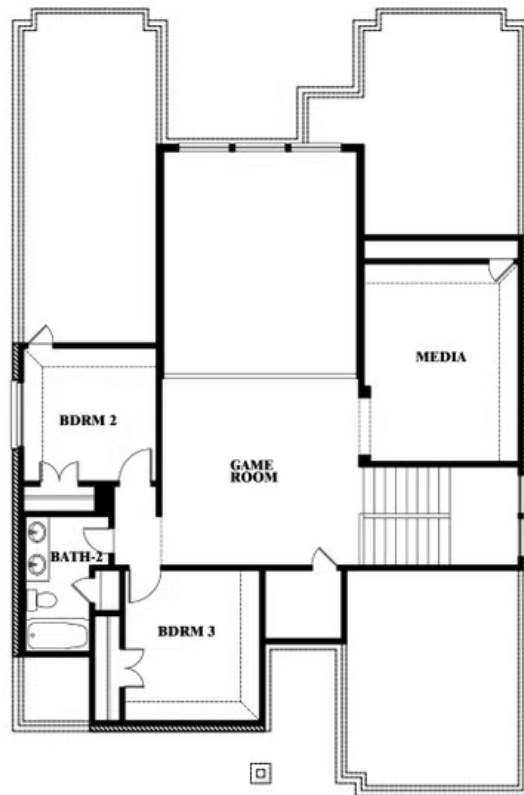

VIOLET II FLOOR PLAN

WILLOW WOOD

5709 CYPRESSWOOD LANE, MCKINNEY, TX 75071

Violet II

This brochure is for general informational purposes and is to be used as a guide only. Changes may be made during the development process and floorplans, dimensions, fixtures, fittings, finishes and specifications are subject to change without notice. Window placement, balcony configuration, wardrobe sizes and living areas may vary slightly within each plan type. EQUAL HOUSING OPPORTUNITY

Violet II

VIOLET II FLOOR PLAN WITH OPTIONAL BEDROOM AT STUDY

WILLOW WOOD

5709 CYPRESSWOOD LANE, MCKINNEY, TX 75071

Violet II Opt. Bed 5 & Bath 4 at Study

This brochure is for general informational purposes and is to be used as a guide only. Changes may be made during the development process and floorplans, dimensions, fixtures, fittings, finishes and specifications are subject to change without notice. Window placement, balcony configuration, wardrobe sizes and living areas may vary slightly within each plan type. EQUAL HOUSING OPPORTUNITY