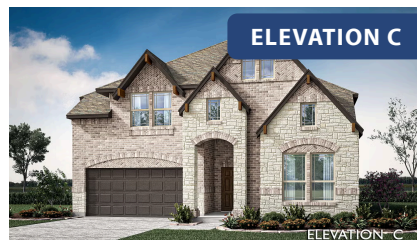

Violet II

HOMES FROM

\$584,990 - \$604,990

CLASSIC SERIES

WILLOW WOOD

5709 CYPRESSWOOD LANE, MCKINNEY, TX 75071

2,591
SQUARE FEET

3
BEDROOMS

2.5
BATHROOMS

2
CAR GARAGE

ELEVATION A

ELEVATION AS

ELEVATION AS

ELEVATION B

ELEVATION B

ELEVATION C

ELEVATION C

ELEVATION D

ELEVATION D

Violet II

VIOLET II FLOOR PLAN

WILLOW WOOD

5709 CYPRESSWOOD LANE, MCKINNEY, TX 75071

Violet II