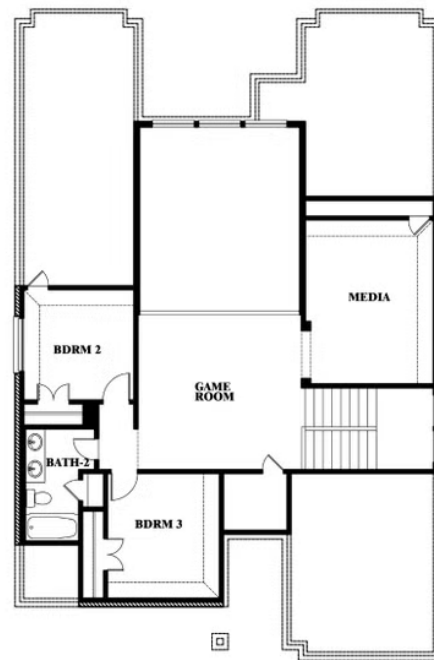

Violet II

VIOLET II FLOOR PLAN WITH OPTIONAL BEDROOM AT STUDY

WILLOW WOOD

5709 CYPRESSWOOD LANE, MCKINNEY, TX 75071

Violet II

Opt. Bed 5 & Bath 4 at Study