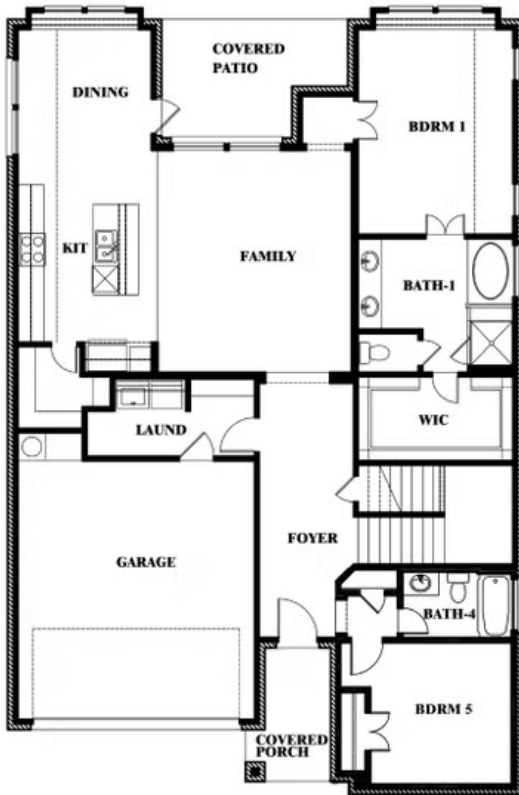

VIOLET II FLOOR PLAN

WILLOW WOOD

5709 CYPRESSWOOD LANE, MCKINNEY, TX 75071

Violet II

This brochure is for general informational purposes and is to be used as a guide only. Changes may be made during the development process and floorplans, dimensions, fixtures, fittings, finishes and specifications are subject to change without notice. Window placement, balcony configuration, wardrobe sizes and living areas may vary slightly within each plan type. EQUAL HOUSING OPPORTUNITY

Violet II

VIOLET II FLOOR PLAN WITH OPTIONAL BEDROOM AT STUDY

WILLOW WOOD

5709 CYPRESSWOOD LANE, MCKINNEY, TX 75071

Violet II Opt. Bed 5 & Bath 4 at Study

This brochure is for general informational purposes and is to be used as a guide only. Changes may be made during the development process and floorplans, dimensions, fixtures, fittings, finishes and specifications are subject to change without notice. Window placement, balcony configuration, wardrobe sizes and living areas may vary slightly within each plan type. EQUAL HOUSING OPPORTUNITY