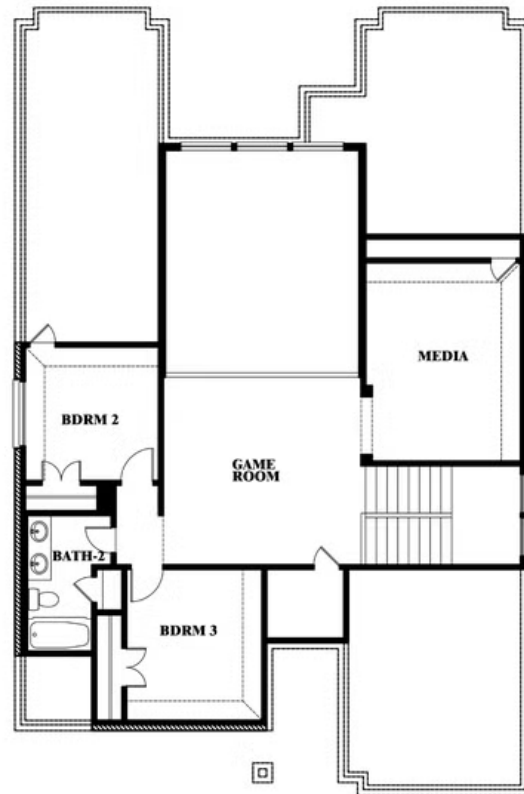

3

BEDROOMS

2.5

BATHROOMS

2

CAR GARAGE

ELEVATION A

ELEVATION AS

ELEVATION AS

ELEVATION B

ELEVATION B

ELEVATION C

ELEVATION C

ELEVATION D

ELEVATION D

Violet II

VIOLET II FLOOR PLAN

WILLOW WOOD

5709 CYPRESSWOOD LANE, MCKINNEY, TX 75071

Violet II

This brochure is for general informational purposes and is to be used as a guide only. Changes may be made during the development process and floorplans, dimensions, fixtures, fittings, finishes and specifications are subject to change without notice. Window placement, balcony configuration, wardrobe sizes and living areas may vary slightly within each plan type. EQUAL HOUSING OPPORTUNITY

Violet II

VIOLET II FLOOR PLAN WITH OPTIONAL BEDROOM AT STUDY

WILLOW WOOD

5709 CYPRESSWOOD LANE, MCKINNEY, TX 75071

Violet II Opt. Bed 5 & Bath 4 at Study

This brochure is for general informational purposes and is to be used as a guide only. Changes may be made during the development process and floorplans, dimensions, fixtures, fittings, finishes and specifications are subject to change without notice. Window placement, balcony configuration, wardrobe sizes and living areas may vary slightly within each plan type. EQUAL HOUSING OPPORTUNITY