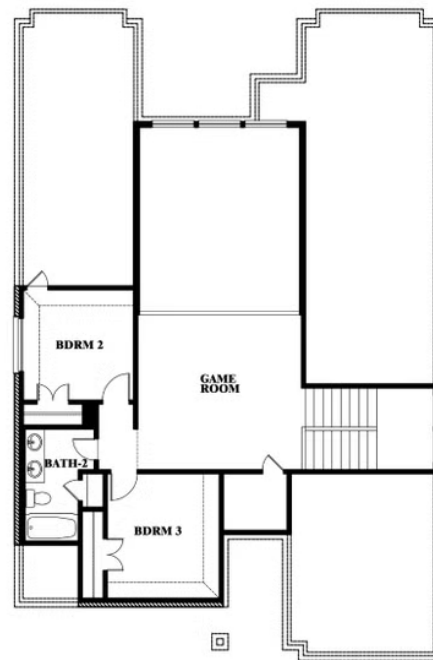

Violet

WILLOW WOOD

5709 CYPRESSWOOD LANE, MCKINNEY, TX 75071

VIOLET FLOOR PLAN WITH OPTIONAL BEDROOM AT STUDY

Violet
Opt. Bed 5 & Bath 4 at Study