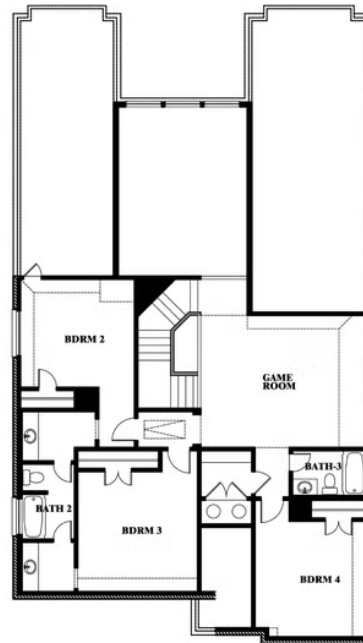

ELEVATION B

ELEVATION B

ELEVATION C

Rose

ROSE FLOOR PLAN

WILLOW WOOD

5709 CYPRESSWOOD LANE, MCKINNEY, TX 75071

Rose