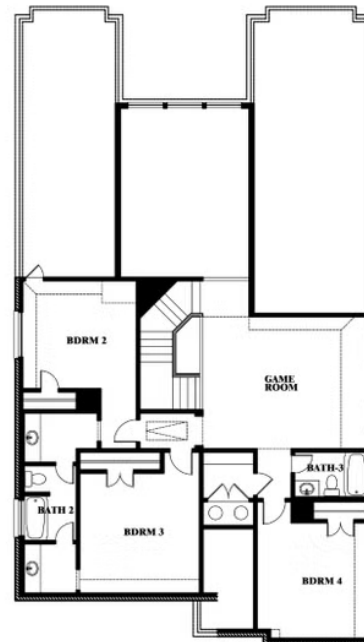

Rose

WILLOW WOOD

5709 CYPRESSWOOD LANE, MCKINNEY, TX 75071

ROSE FLOOR PLAN WITH OPTIONAL BED & BATH AT STUDY

Rose
Opt. Bed & Bath at Study