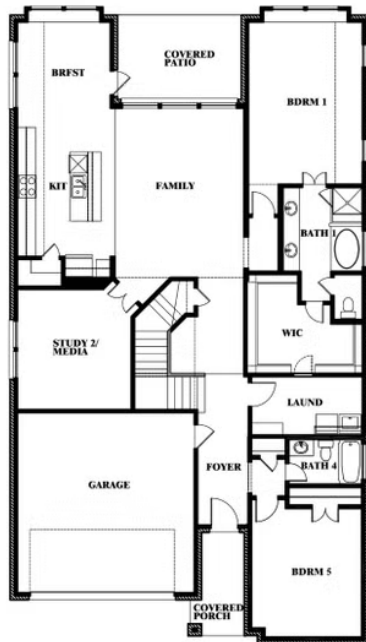

Rose

WILLOW WOOD

5709 CYPRESSWOOD LANE, MCKINNEY, TX 75071

ROSE FLOOR PLAN WITH OPTIONAL BED & BATH AT STUDY

Rose
Opt. Bed & Bath at Study