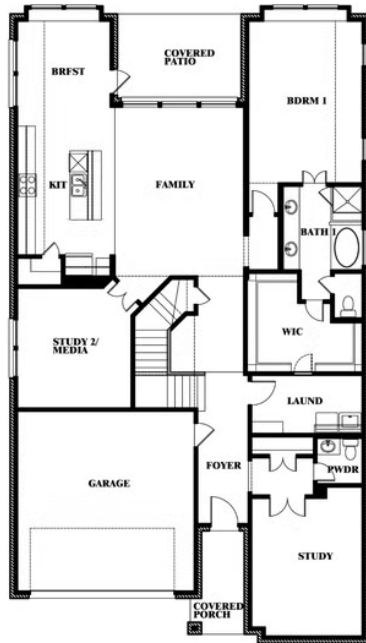

Rose

ROSE FLOOR PLAN

WILLOW WOOD

5709 CYPRESSWOOD LANE, MCKINNEY, TX 75071

Rose