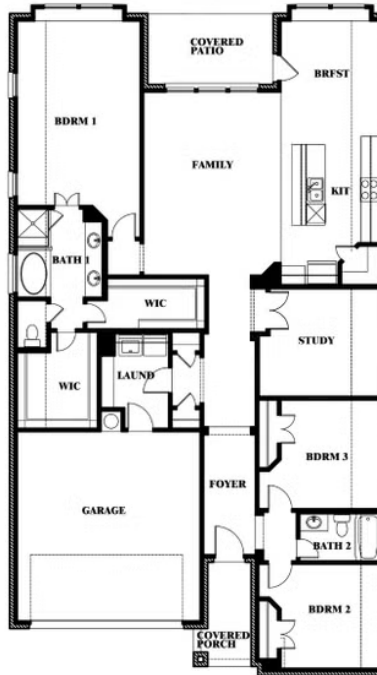

Jasmine

WILLOW WOOD

5709 CYPRESSWOOD LANE, MCKINNEY, TX 75071

JASMINE FLOOR PLAN WITH OPTIONAL STUDY

Jasmine
Opt. Study at Bed 4