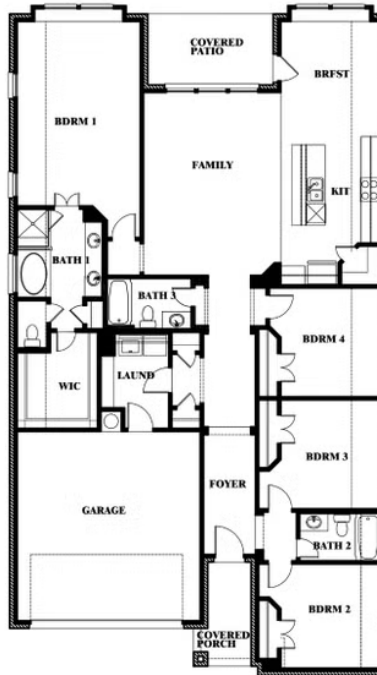

Jasmine

WILLOW WOOD

5709 CYPRESSWOOD LANE, MCKINNEY, TX 75071

JASMINE FLOOR PLAN WITH OPTIONAL BATH 3

Jasmine
Opt. Bath 3 at Closet