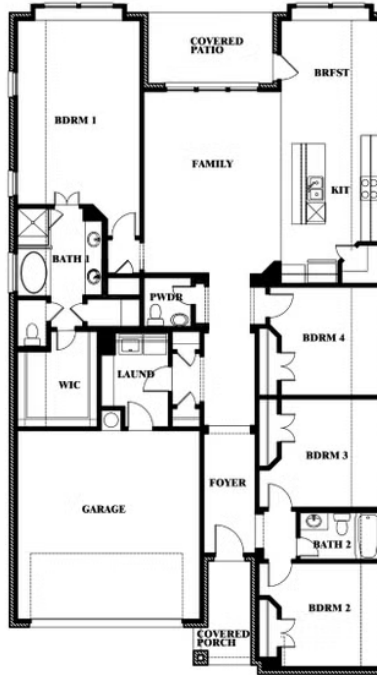

Jasmine

WILLOW WOOD

5709 CYPRESSWOOD LANE, MCKINNEY, TX 75071

JASMINE FLOOR PLAN WITH OPTIONAL POWDER

Jasmine
Opt. Powder at Closet