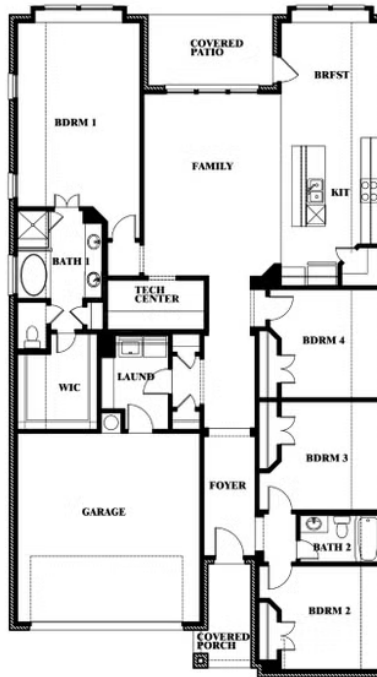

Jasmine

WILLOW WOOD

5709 CYPRESSWOOD LANE, MCKINNEY, TX 75071

JASMINE FLOOR PLAN WITH OPTIONAL TECH CENTER

Jasmine
Opt. Tech Center at Closet