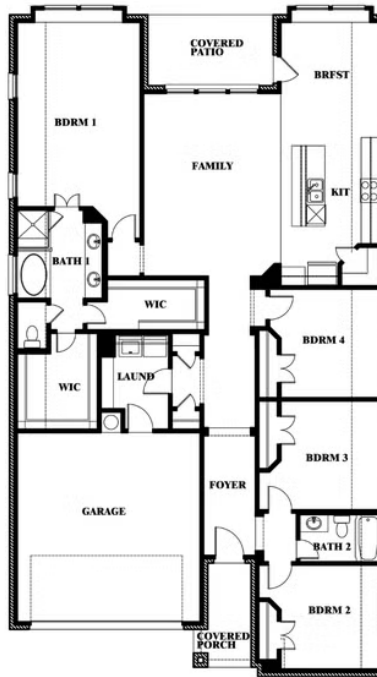

Jasmine

JASMINE FLOOR PLAN

WILLOW WOOD

5709 CYPRESSWOOD LANE, MCKINNEY, TX 75071

Jasmine