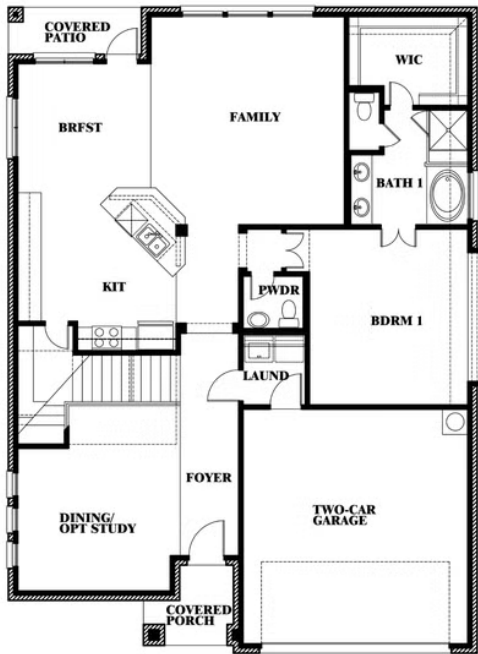

Dewberry

WILLOW WOOD

5709 CYPRESSWOOD LANE, MCKINNEY, TX 75071

Dewberry