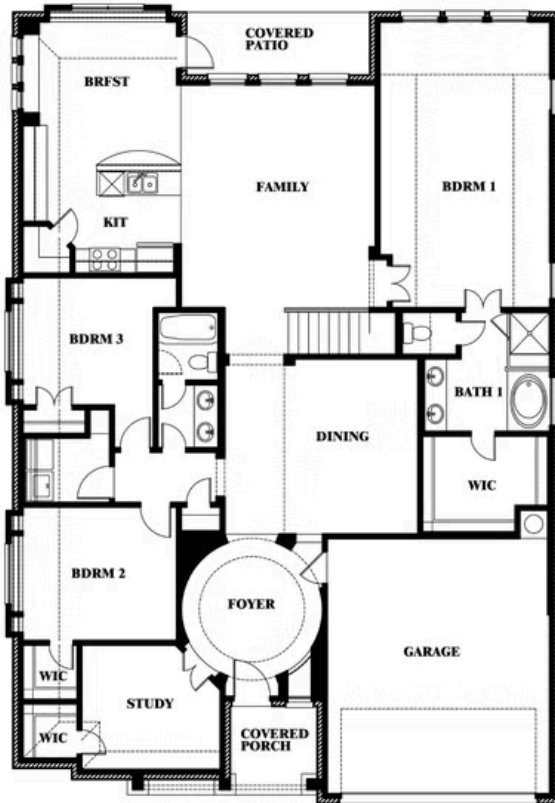

Carolina IV

WILLOW WOOD

5709 CYPRESSWOOD LANE, MCKINNEY, TX 75071

Carolina IV

This brochure is for general informational purposes and is to be used as a guide only. Changes may be made during the development process and floorplans, dimensions, fixtures, fittings, finishes and specifications are subject to change without notice. Window placement, balcony configuration, wardrobe sizes and living areas may vary slightly within each plan type. EQUAL HOUSING OPPORTUNITY