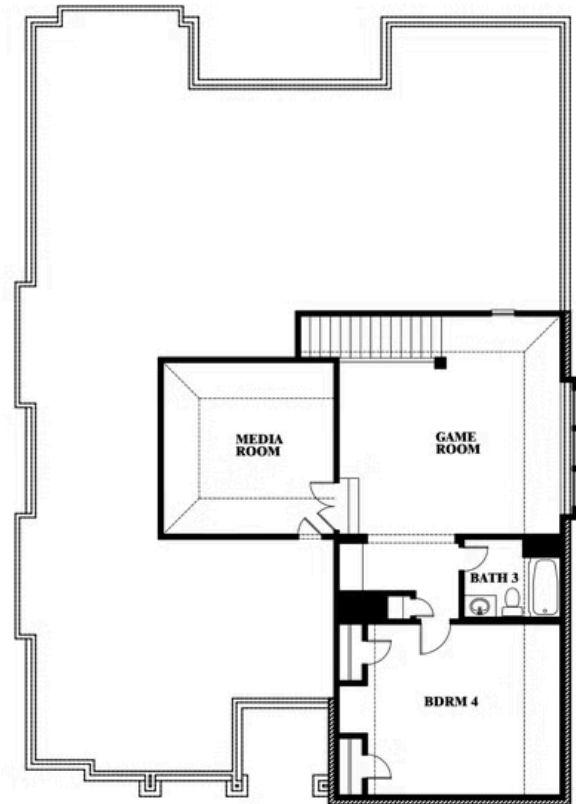

Carolina IV

WILLOW WOOD

5709 CYPRESSWOOD LANE, MCKINNEY, TX 75071

Carolina IV

This brochure is for general informational purposes and is to be used as a guide only. Changes may be made during the development process and floorplans, dimensions, fixtures, fittings, finishes and specifications are subject to change without notice. Window placement, balcony configuration, wardrobe sizes and living areas may vary slightly within each plan type. EQUAL HOUSING OPPORTUNITY