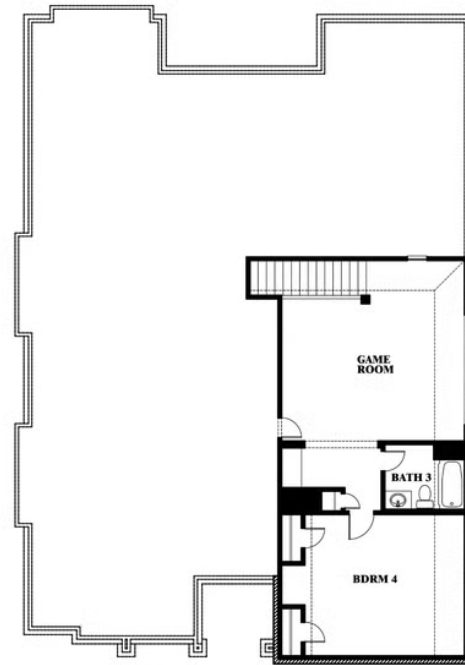

Carolina III

WILLOW WOOD

5709 CYPRESSWOOD LANE, MCKINNEY, TX 75071

Carolina III