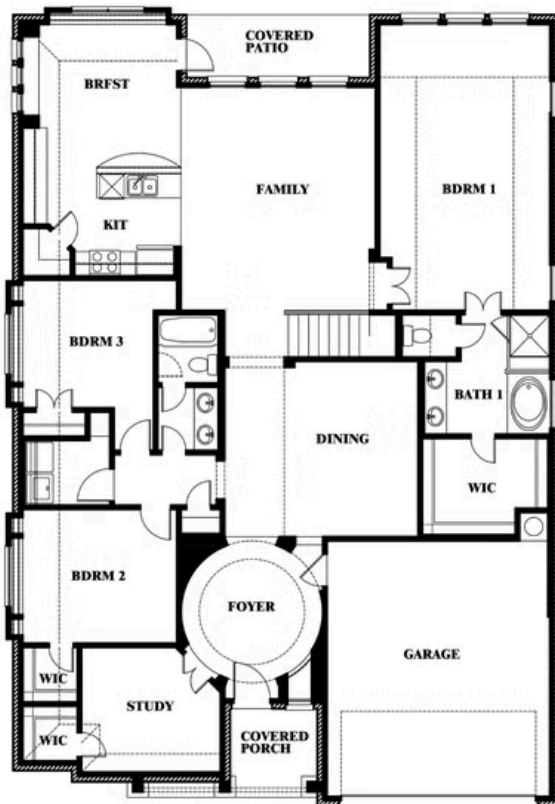

Carolina III

HOMES FROM
\$633,990

CLASSIC SERIES

WILLOW WOOD

5709 CYPRESSWOOD LANE, MCKINNEY, TX 75071

3,067
SQUARE FEET

4
BEDROOMS

3.0
BATHROOMS

2
CAR GARAGE

ELEVATION AS

ELEVATION A

ELEVATION A

ELEVATION C

ELEVATION C

ELEVATION D

ELEVATION D

ELEVATION E

ELEVATION E

ELEVATION F

ELEVATION F

Carolina III

WILLOW WOOD

5709 CYPRESSWOOD LANE, MCKINNEY, TX 75071

Carolina III

This brochure is for general informational purposes and is to be used as a guide only. Changes may be made during the development process and floorplans, dimensions, fixtures, fittings, finishes and specifications are subject to change without notice. Window placement, balcony configuration, wardrobe sizes and living areas may vary slightly within each plan type. EQUAL HOUSING OPPORTUNITY