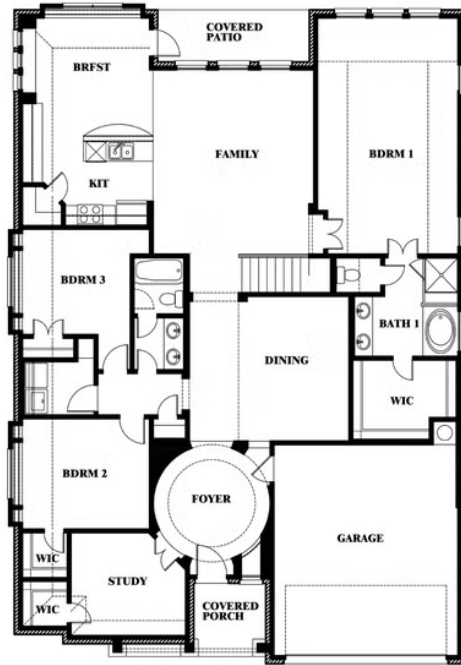

Carolina III

WILLOW WOOD

5709 CYPRESSWOOD LANE, MCKINNEY, TX 75071

Carolina III