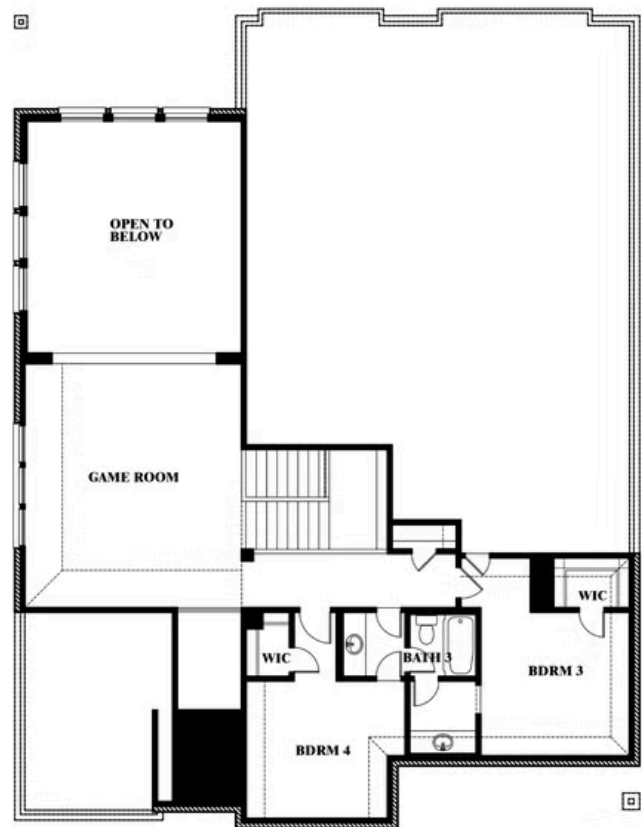

Bellflower

HOMES FROM
\$683,990

CLASSIC SERIES

WILLOW WOOD

5709 CYPRESSWOOD LANE, MCKINNEY, TX 75071

3,527
SQUARE FEET

4
BEDROOMS

3.5
BATHROOMS

2
CAR GARAGE

ELEVATION D

ELEVATION A

ELEVATION A

ELEVATION AS

ELEVATION AS

ELEVATION B

ELEVATION B

Bellflower

WILLOW WOOD

5709 CYPRESSWOOD LANE, MCKINNEY, TX 75071

Bellflower

This brochure is for general informational purposes and is to be used as a guide only. Changes may be made during the development process and floorplans, dimensions, fixtures, fittings, finishes and specifications are subject to change without notice. Window placement, balcony configuration, wardrobe sizes and living areas may vary slightly within each plan type. EQUAL HOUSING OPPORTUNITY