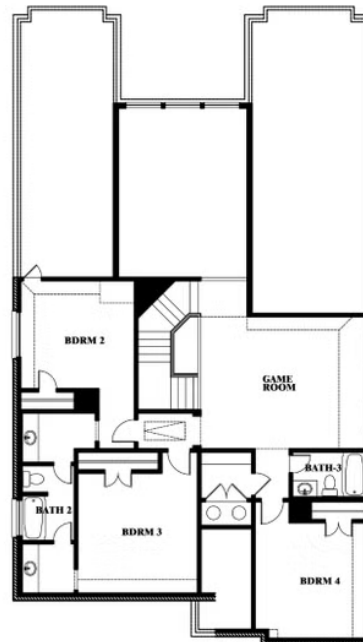

Rose

WILLOW WOOD CLASSIC 60

5709 CYPRESSWOOD LANE, MCKINNEY, TX 75071

ROSE FLOOR PLAN WITH OPTIONAL BED & BATH AT STUDY

Rose
Opt. Bed & Bath at Study