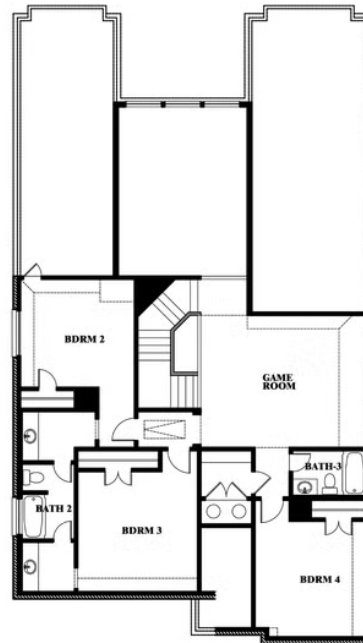

Rose

ROSE FLOOR PLAN

WILLOW WOOD CLASSIC 60

5709 CYPRESSWOOD LANE, MCKINNEY, TX 75071

Rose