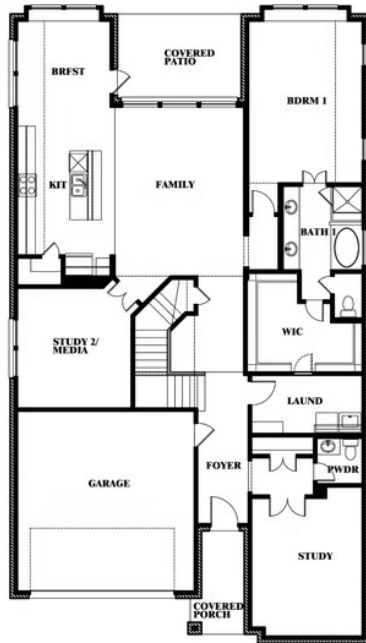

Rose

ROSE FLOOR PLAN

WILLOW WOOD CLASSIC 60

5709 CYPRESSWOOD LANE, MCKINNEY, TX 75071

Rose