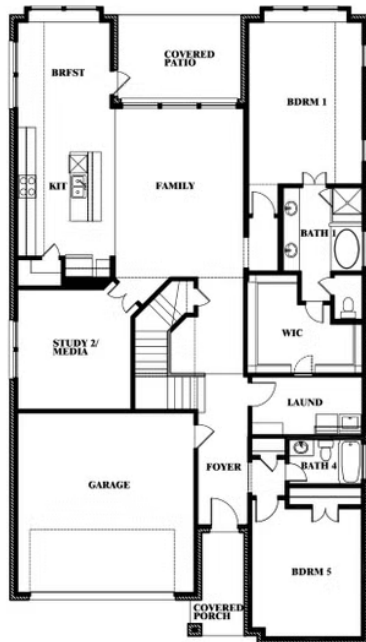

Rose

WILLOW WOOD CLASSIC 60

5709 CYPRESSWOOD LANE, MCKINNEY, TX 75071

ROSE FLOOR PLAN WITH OPTIONAL BED & BATH AT STUDY

Rose
Opt. Bed & Bath at Study