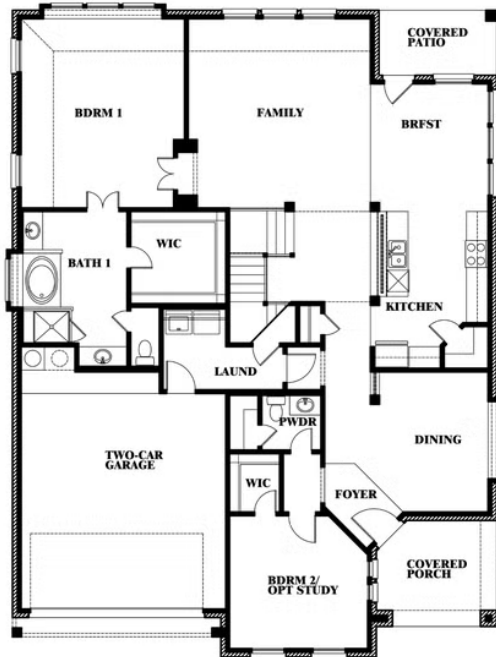

Magnolia II

WILLOW WOOD CLASSIC 60

5709 CYPRESSWOOD LANE, MCKINNEY, TX 75071

MAGNOLIA II FLOOR PLAN

Magnolia II