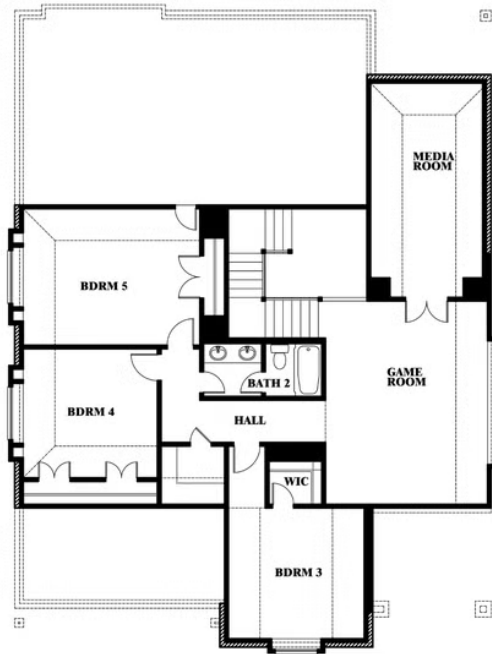

Magnolia II

WILLOW WOOD CLASSIC 60

5709 CYPRESSWOOD LANE, MCKINNEY, TX 75071

MAGNOLIA II FLOOR PLAN

Magnolia II