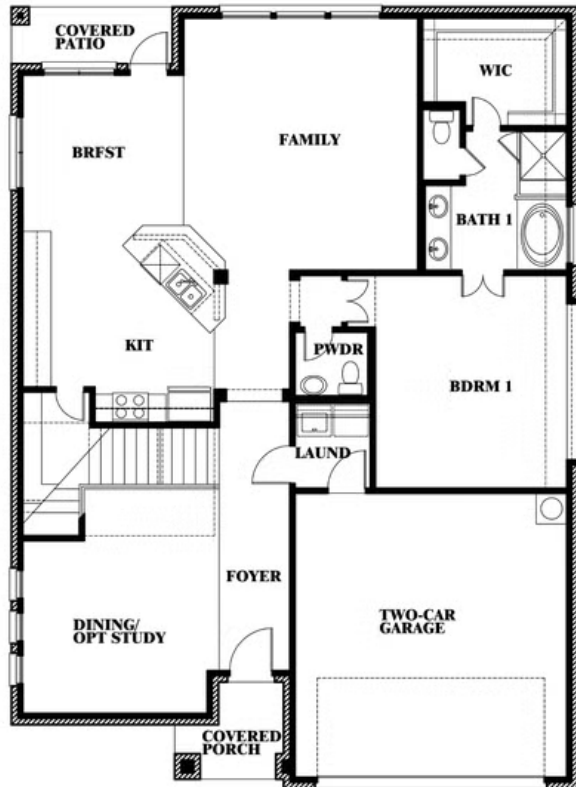

Dewberry

WILLOW WOOD CLASSIC 60

5709 CYPRESSWOOD LANE, MCKINNEY, TX 75071

Dewberry

This brochure is for general informational purposes and is to be used as a guide only. Changes may be made during the development process and floorplans, dimensions, fixtures, fittings, finishes and specifications are subject to change without notice. Window placement, balcony configuration, wardrobe sizes and living areas may vary slightly within each plan type. EQUAL HOUSING OPPORTUNITY

Document generated Nov 21, 2024. Prices, plans, square footage, features and materials are subject to change at any time without notice and vary among communities. Listed prices are for informational purposes only, are not binding, and do not create any contractual obligation(s). The price of any home is dependent on numerous factors, all of which are unique to a specific home, and is not guaranteed until specified in a binding contract. Pricing of elevations and additional optional beds/baths vary per plan. Some plans require a premium homesite. Please ask the Community Manager for details. Renderings of homes are artist concepts and may not reflect exact colors and materials.