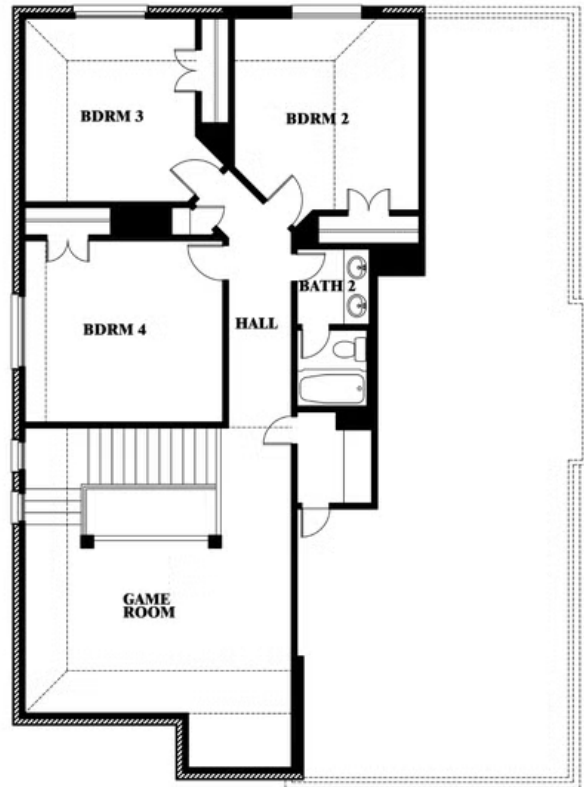

Dewberry

WILLOW WOOD CLASSIC 60

5709 CYPRESSWOOD LANE, MCKINNEY, TX 75071

Dewberry

This brochure is for general informational purposes and is to be used as a guide only. Changes may be made during the development process and floorplans, dimensions, fixtures, fittings, finishes and specifications are subject to change without notice. Window placement, balcony configuration, wardrobe sizes and living areas may vary slightly within each plan type. EQUAL HOUSING OPPORTUNITY

Document generated Nov 21, 2024. Prices, plans, square footage, features and materials are subject to change at any time without notice and vary among communities. Listed prices are for informational purposes only, are not binding, and do not create any contractual obligation(s). The price of any home is dependent on numerous factors, all of which are unique to a specific home, and is not guaranteed until specified in a binding contract. Pricing of elevations and additional optional beds/baths vary per plan. Some plans require a premium homesite. Please ask the Community Manager for details. Renderings of homes are artist concepts and may not reflect exact colors and materials.