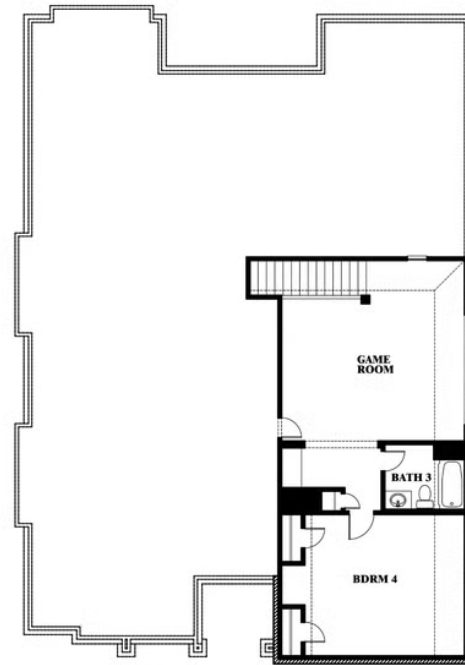

Carolina III

WILLOW WOOD CLASSIC 60

5709 CYPRESSWOOD LANE, MCKINNEY, TX 75071

Carolina III