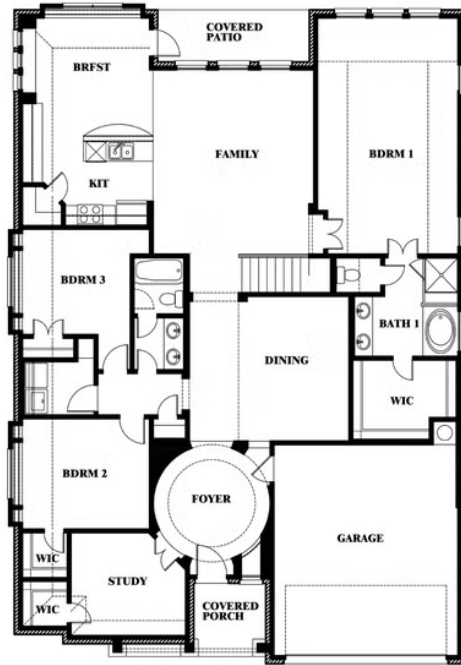

Carolina III

WILLOW WOOD CLASSIC 60

5709 CYPRESSWOOD LANE, MCKINNEY, TX 75071

Carolina III