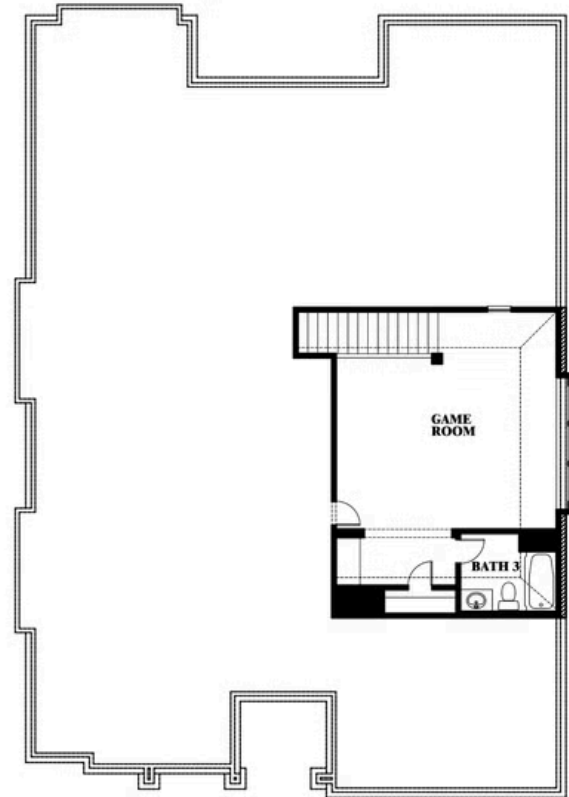

Carolina II

HOMES FROM
\$619,990

CLASSIC SERIES

WILLOW WOOD CLASSIC 60

5709 CYPRESSWOOD LANE, MCKINNEY, TX 75071

2,771
SQUARE FEET

3
BEDROOMS

3.0
BATHROOMS

2
CAR GARAGE

ELEVATION D

ELEVATION A

ELEVATION A

ELEVATION AS

ELEVATION AS

ELEVATION C

ELEVATION C

ELEVATION E

ELEVATION E

ELEVATION F

ELEVATION F

Carolina II

WILLOW WOOD CLASSIC 60

5709 CYPRESSWOOD LANE, MCKINNEY, TX 75071

Carolina II

Carolina II

WILLOW WOOD CLASSIC 60

5709 CYPRESSWOOD LANE, MCKINNEY, TX 75071

Carolina II with Media Room

This brochure is for general informational purposes and is to be used as a guide only. Changes may be made during the development process and floorplans, dimensions, fixtures, fittings, finishes and specifications are subject to change without notice. Window placement, balcony configuration, wardrobe sizes and living areas may vary slightly within each plan type. EQUAL HOUSING OPPORTUNITY