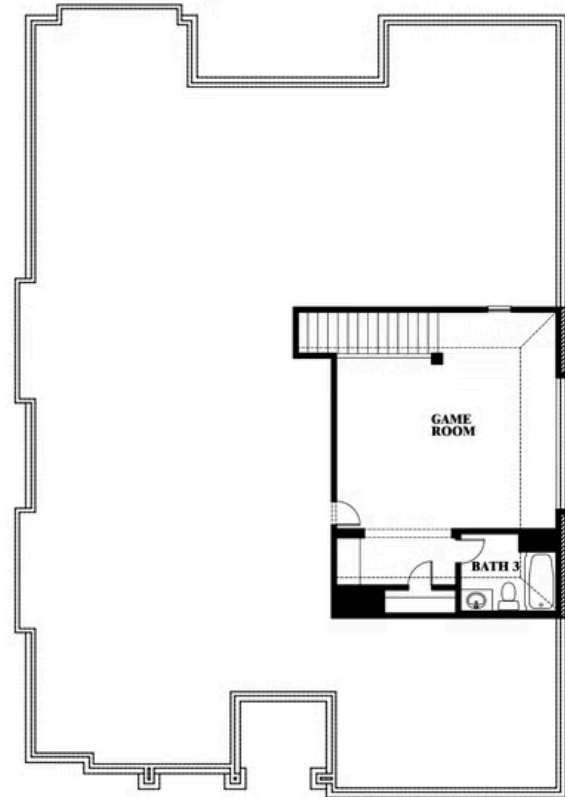

Carolina II

HOMES FROM
\$619,990

CLASSIC SERIES

WILLOW WOOD CLASSIC 60

5709 CYPRESSWOOD LANE, MCKINNEY, TX 75071

2,771
SQUARE FEET

3
BEDROOMS

3.0
BATHROOMS

ELEVATION E

ELEVATION E

ELEVATION F

ELEVATION F

Carolina II

WILLOW WOOD CLASSIC 60

5709 CYPRESSWOOD LANE, MCKINNEY, TX 75071

Carolina II

This brochure is for general informational purposes and is to be used as a guide only. Changes may be made during the development process and floorplans, dimensions, fixtures, fittings, finishes and specifications are subject to change without notice. Window placement, balcony configuration, wardrobe sizes and living areas may vary slightly within each plan type. EQUAL HOUSING OPPORTUNITY

Carolina II

WILLOW WOOD CLASSIC 60

5709 CYPRESSWOOD LANE, MCKINNEY, TX 75071

Carolina II with Media Room

This brochure is for general informational purposes and is to be used as a guide only. Changes may be made during the development process and floorplans, dimensions, fixtures, fittings, finishes and specifications are subject to change without notice. Window placement, balcony configuration, wardrobe sizes and living areas may vary slightly within each plan type. EQUAL HOUSING OPPORTUNITY