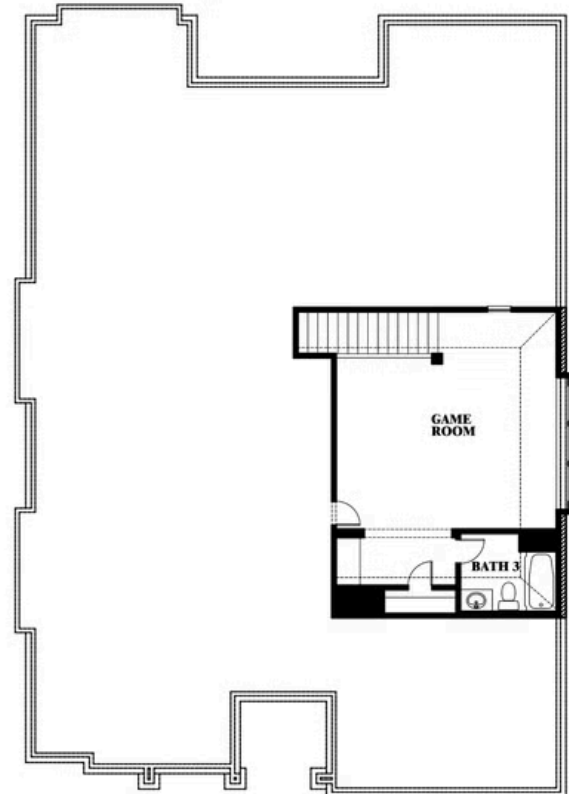

Carolina II

HOMES FROM
\$619,990

CLASSIC SERIES

WILLOW WOOD CLASSIC 60

5709 CYPRESSWOOD LANE, MCKINNEY, TX 75071

2,771
SQUARE FEET

3
BEDROOMS

3.0
BATHROOMS

2
CAR GARAGE

ELEVATION A

ELEVATION A

ELEVATION AS

ELEVATION AS

ELEVATION C

ELEVATION C

ELEVATION E

ELEVATION E

ELEVATION F

ELEVATION F

Carolina II

WILLOW WOOD CLASSIC 60

5709 CYPRESSWOOD LANE, MCKINNEY, TX 75071

Carolina II

This brochure is for general informational purposes and is to be used as a guide only. Changes may be made during the development process and floorplans, dimensions, fixtures, fittings, finishes and specifications are subject to change without notice. Window placement, balcony configuration, wardrobe sizes and living areas may vary slightly within each plan type. EQUAL HOUSING OPPORTUNITY

Carolina II

WILLOW WOOD CLASSIC 60

5709 CYPRESSWOOD LANE, MCKINNEY, TX 75071

Carolina II with Media Room

This brochure is for general informational purposes and is to be used as a guide only. Changes may be made during the development process and floorplans, dimensions, fixtures, fittings, finishes and specifications are subject to change without notice. Window placement, balcony configuration, wardrobe sizes and living areas may vary slightly within each plan type. EQUAL HOUSING OPPORTUNITY