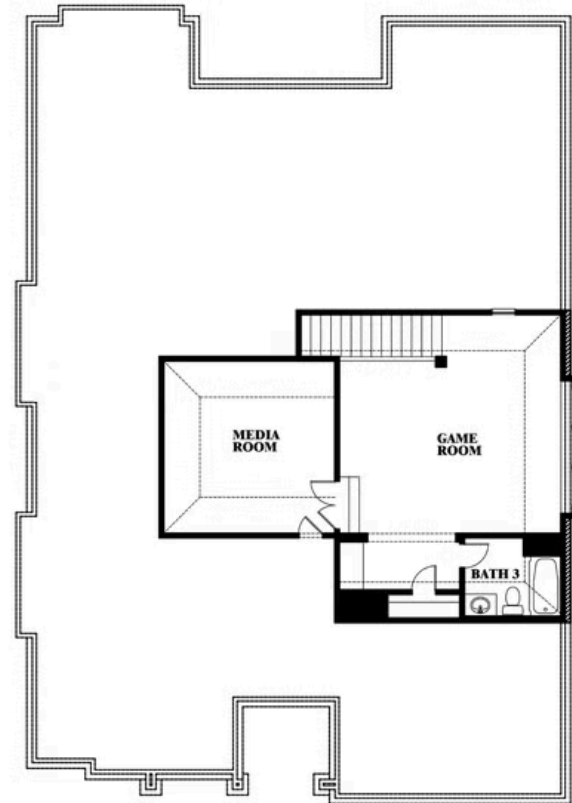

Carolina II

HOMES FROM
\$619,990

CLASSIC SERIES

WILLOW WOOD CLASSIC 60

5709 CYPRESSWOOD LANE, MCKINNEY, TX 75071

2,771
SQUARE FEET

3
BEDROOMS

3.0
BATHROOMS

ELEVATION E

ELEVATION F

ELEVATION F

Carolina II

WILLOW WOOD CLASSIC 60

5709 CYPRESSWOOD LANE, MCKINNEY, TX 75071

Carolina II

This brochure is for general informational purposes and is to be used as a guide only. Changes may be made during the development process and floorplans, dimensions, fixtures, fittings, finishes and specifications are subject to change without notice. Window placement, balcony configuration, wardrobe sizes and living areas may vary slightly within each plan type. EQUAL HOUSING OPPORTUNITY

Carolina II

WILLOW WOOD CLASSIC 60

5709 CYPRESSWOOD LANE, MCKINNEY, TX 75071

Carolina II with Media Room

This brochure is for general informational purposes and is to be used as a guide only. Changes may be made during the development process and floorplans, dimensions, fixtures, fittings, finishes and specifications are subject to change without notice. Window placement, balcony configuration, wardrobe sizes and living areas may vary slightly within each plan type. EQUAL HOUSING OPPORTUNITY