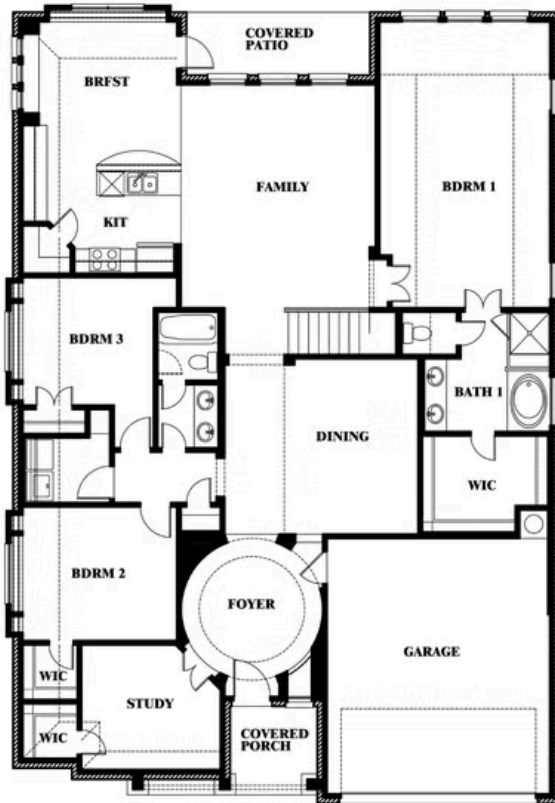

This brochure is for general informational purposes and is to be used as a guide only. Changes may be made during the development process and floorplans, dimensions, fixtures, fittings, finishes and specifications are subject to change without notice. Window placement, balcony configuration, wardrobe sizes and living areas may vary slightly within each plan type. EQUAL HOUSING OPPORTUNITY

Carolina II

WILLOW WOOD CLASSIC 60

5709 CYPRESSWOOD LANE, MCKINNEY, TX 75071

Carolina II with Media Room

This brochure is for general informational purposes and is to be used as a guide only. Changes may be made during the development process and floorplans, dimensions, fixtures, fittings, finishes and specifications are subject to change without notice. Window placement, balcony configuration, wardrobe sizes and living areas may vary slightly within each plan type. EQUAL HOUSING OPPORTUNITY