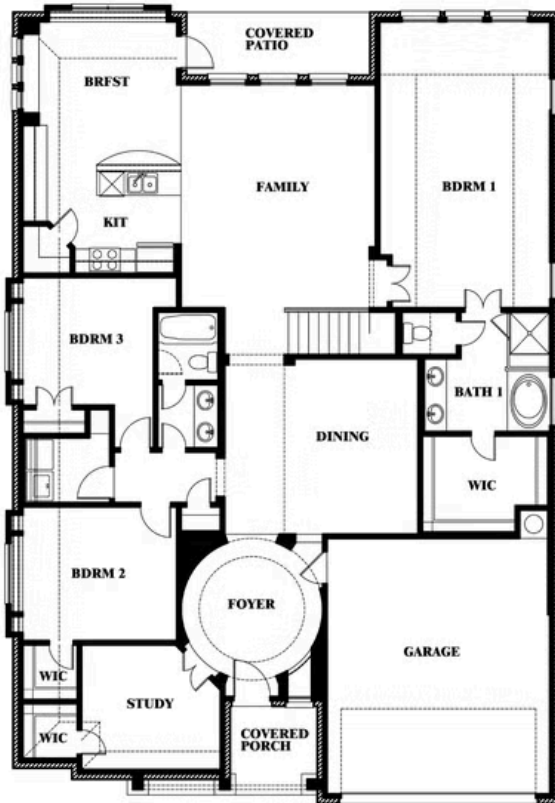

Carolina II

HOMES FROM
\$619,990

CLASSIC SERIES

WILLOW WOOD CLASSIC 60

5709 CYPRESSWOOD LANE, MCKINNEY, TX 75071

2,771
SQUARE FEET

3
BEDROOMS

3.0
BATHROOMS

2
CAR GARAGE

ELEVATION A

ELEVATION A

ELEVATION AS

ELEVATION AS

ELEVATION C

ELEVATION C

ELEVATION E

ELEVATION E

ELEVATION F

ELEVATION F

Carolina II

WILLOW WOOD CLASSIC 60

5709 CYPRESSWOOD LANE, MCKINNEY, TX 75071

Carolina II

This brochure is for general informational purposes and is to be used as a guide only. Changes may be made during the development process and floorplans, dimensions, fixtures, fittings, finishes and specifications are subject to change without notice. Window placement, balcony configuration, wardrobe sizes and living areas may vary slightly within each plan type. EQUAL HOUSING OPPORTUNITY

Carolina II

WILLOW WOOD CLASSIC 60

5709 CYPRESSWOOD LANE, MCKINNEY, TX 75071

Carolina II with Media Room

This brochure is for general informational purposes and is to be used as a guide only. Changes may be made during the development process and floorplans, dimensions, fixtures, fittings, finishes and specifications are subject to change without notice. Window placement, balcony configuration, wardrobe sizes and living areas may vary slightly within each plan type. EQUAL HOUSING OPPORTUNITY