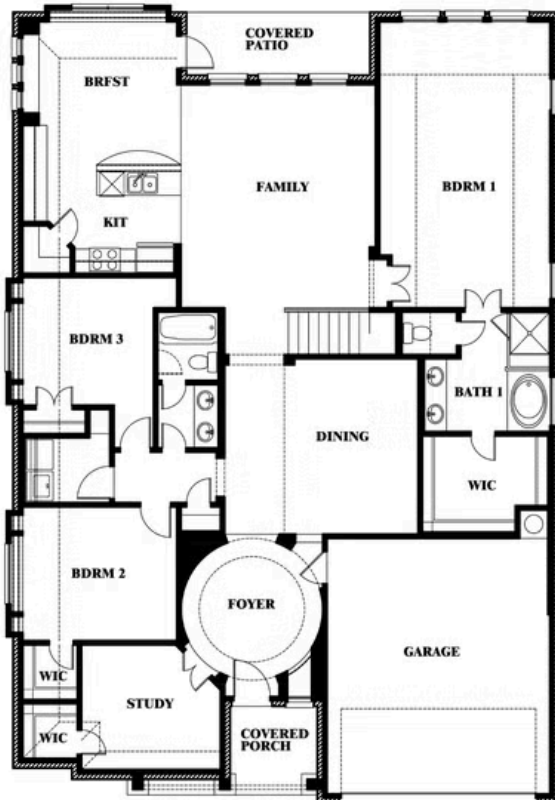

Carolina II

HOMES FROM
\$619,990

CLASSIC SERIES

WILLOW WOOD CLASSIC 60

5709 CYPRESSWOOD LANE, MCKINNEY, TX 75071

2,771
SQUARE FEET

3
BEDROOMS

3.0
BATHROOMS

2
CAR GARAGE

ELEVATION A

ELEVATION A

ELEVATION AS

ELEVATION AS

ELEVATION C

ELEVATION C

ELEVATION E

ELEVATION E

ELEVATION F

ELEVATION F

Carolina II

WILLOW WOOD CLASSIC 60

5709 CYPRESSWOOD LANE, MCKINNEY, TX 75071

Carolina II

This brochure is for general informational purposes and is to be used as a guide only. Changes may be made during the development process and floorplans, dimensions, fixtures, fittings, finishes and specifications are subject to change without notice. Window placement, balcony configuration, wardrobe sizes and living areas may vary slightly within each plan type. EQUAL HOUSING OPPORTUNITY

Carolina II

WILLOW WOOD CLASSIC 60

5709 CYPRESSWOOD LANE, MCKINNEY, TX 75071

Carolina II with Media Room

This brochure is for general informational purposes and is to be used as a guide only. Changes may be made during the development process and floorplans, dimensions, fixtures, fittings, finishes and specifications are subject to change without notice. Window placement, balcony configuration, wardrobe sizes and living areas may vary slightly within each plan type. EQUAL HOUSING OPPORTUNITY