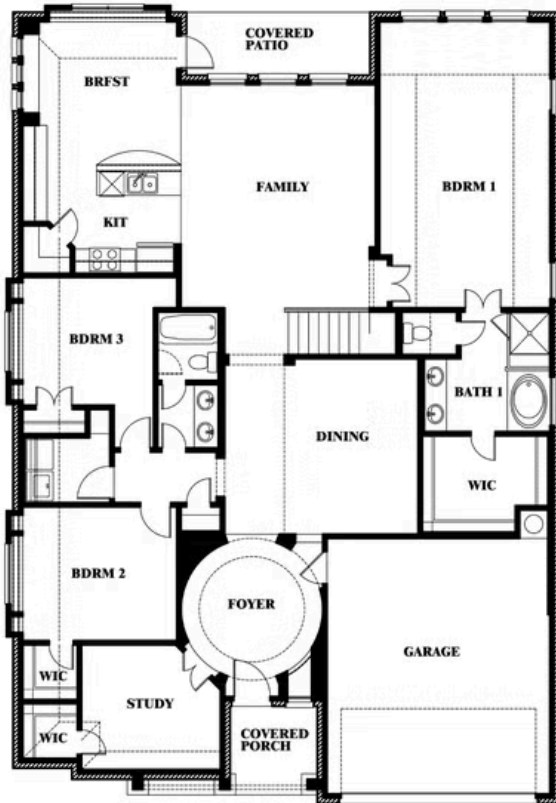

2
CAR GARAGE

ELEVATION D

ELEVATION A

ELEVATION A

ELEVATION AS

ELEVATION AS

ELEVATION C

ELEVATION C

ELEVATION E

ELEVATION E

ELEVATION F

ELEVATION F

Carolina II

WILLOW WOOD CLASSIC 60

5709 CYPRESSWOOD LANE, MCKINNEY, TX 75071

Carolina II

This brochure is for general informational purposes and is to be used as a guide only. Changes may be made during the development process and floorplans, dimensions, fixtures, fittings, finishes and specifications are subject to change without notice. Window placement, balcony configuration, wardrobe sizes and living areas may vary slightly within each plan type. EQUAL HOUSING OPPORTUNITY

Carolina II

WILLOW WOOD CLASSIC 60

5709 CYPRESSWOOD LANE, MCKINNEY, TX 75071

Carolina II with Media Room

This brochure is for general informational purposes and is to be used as a guide only. Changes may be made during the development process and floorplans, dimensions, fixtures, fittings, finishes and specifications are subject to change without notice. Window placement, balcony configuration, wardrobe sizes and living areas may vary slightly within each plan type. EQUAL HOUSING OPPORTUNITY