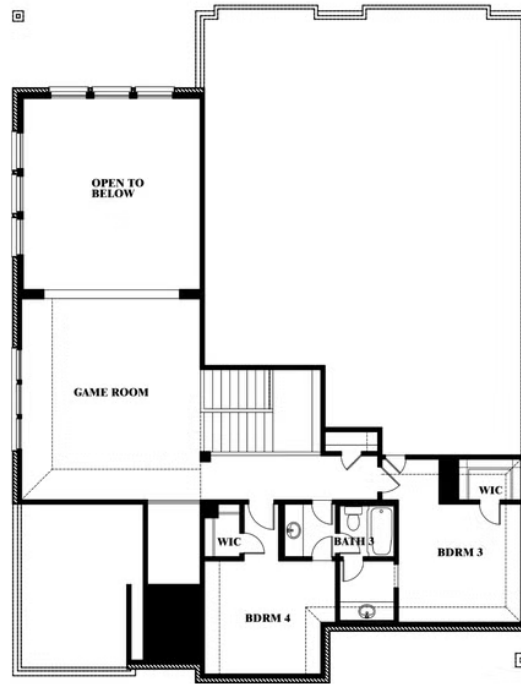

ELEVATION AS

ELEVATION AS

ELEVATION B

ELEVATION B

Bellflower

WILLOW WOOD CLASSIC 60

5709 CYPRESSWOOD LANE, MCKINNEY, TX 75071

Bellflower