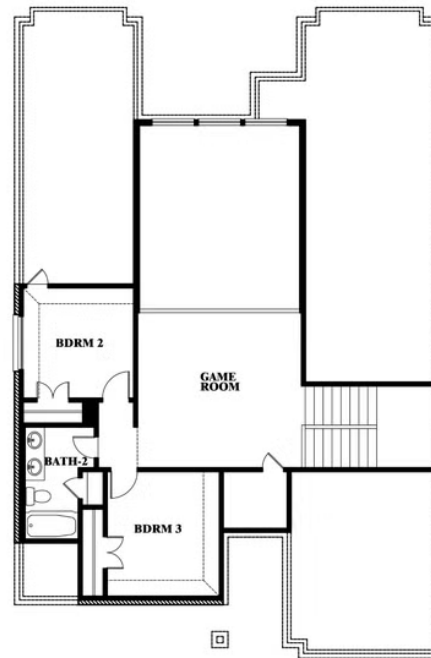

Violet

VIOLET FLOOR PLAN

WILLOW WOOD CLASSIC 50

5709 CYPRESSWOOD LANE, MCKINNEY, TX 75071

Violet