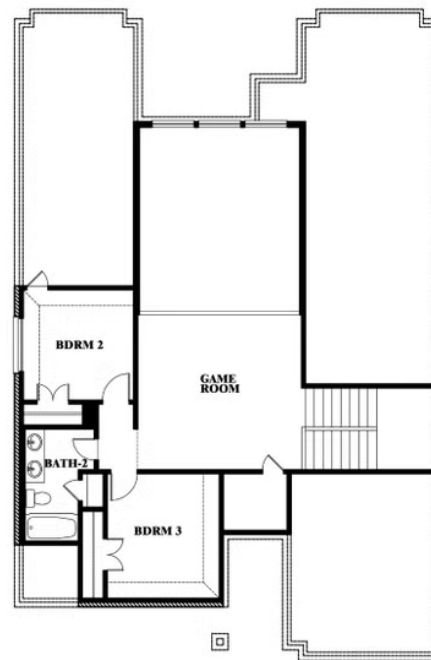

Violet

WILLOW WOOD CLASSIC 50

5709 CYPRESSWOOD LANE, MCKINNEY, TX 75071

VIOLET FLOOR PLAN WITH OPTIONAL BEDROOM AT STUDY

Violet
Opt. Bed 5 & Bath 4 at Study