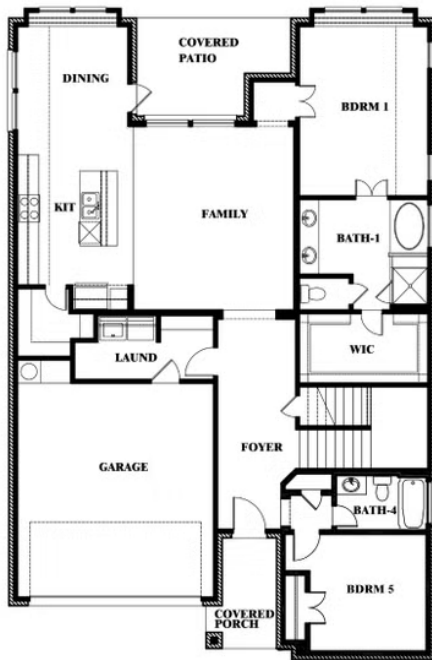

Violet

WILLOW WOOD CLASSIC 50

5709 CYPRESSWOOD LANE, MCKINNEY, TX 75071

VIOLET FLOOR PLAN WITH OPTIONAL BEDROOM AT STUDY

Violet
Opt. Bed 5 & Bath 4 at Study