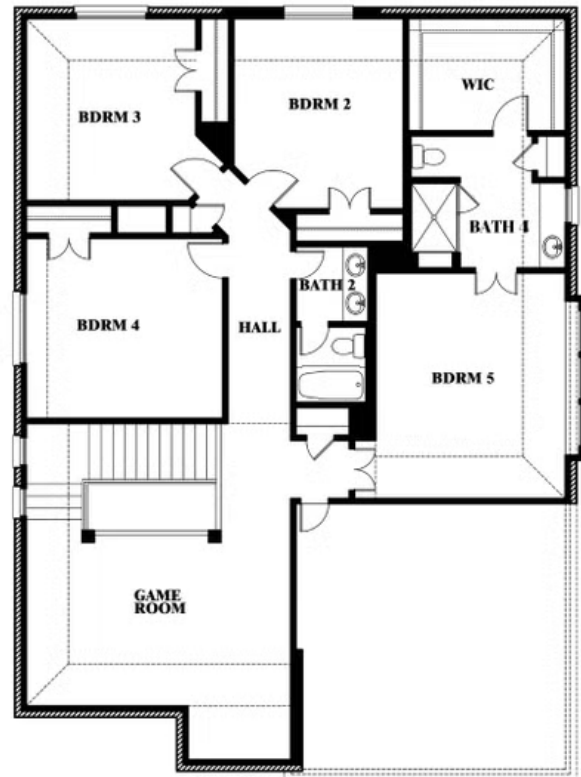

Dewberry III

HOMES FROM
\$607,990

CLASSIC SERIES

WILLOW WOOD CLASSIC 50

5709 CYPRESSWOOD LANE, MCKINNEY, TX 75071

3,261
SQUARE FEET

5
BEDROOMS

3.5
BATHROOMS

2
CAR GARAGE

Dewberry III

WILLOW WOOD CLASSIC 50

5709 CYPRESSWOOD LANE, MCKINNEY, TX 75071

DEWBERRY III FLOOR PLAN

Dewberry III

This brochure is for general informational purposes and is to be used as a guide only. Changes may be made during the development process and floor plans, dimensions, fixtures, fittings, finishes and specifications are subject to change without notice. Window placement, balcony configuration, wardrobe sizes and living areas may vary slightly within each plan type. EQUAL HOUSING OPPORTUNITY.