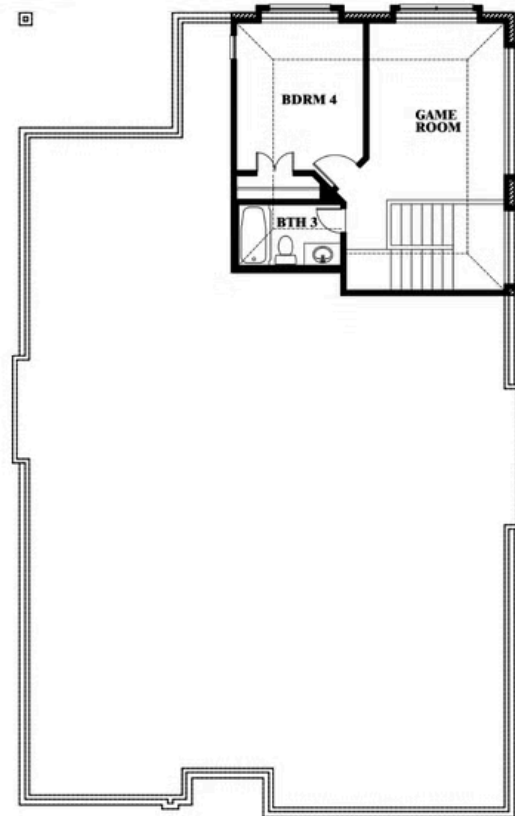

ELEVATION E

ELEVATION E

Cypress II

WILLOW WOOD CLASSIC 50

5709 CYPRESSWOOD LANE, MCKINNEY, TX 75071

Cypress II

This brochure is for general informational purposes and is to be used as a guide only. Changes may be made during the development process and floorplans, dimensions, fixtures, fittings, finishes and specifications are subject to change without notice. Window placement, balcony configuration, wardrobe sizes and living areas may vary slightly within each plan type. EQUAL HOUSING OPPORTUNITY