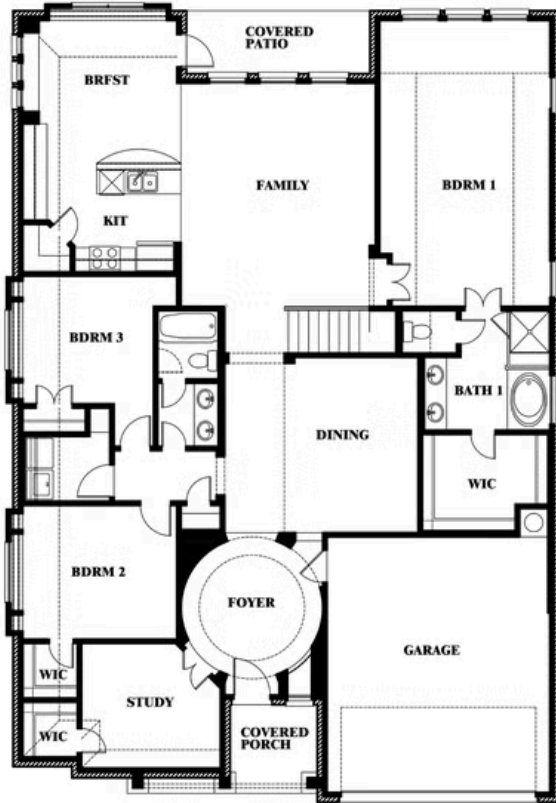

Carolina III

HOMES FROM
\$709,990

CLASSIC SERIES

PAINTED TREE WOODLAND DISTRICT 60

4005 ATTWATER STREET, MCKINNEY, TX 75071

3,067
SQUARE FEET

4
BEDROOMS

3.0
BATHROOMS

2
CAR GARAGE

ELEVATION AS

ELEVATION A

ELEVATION A

ELEVATION C

ELEVATION C

ELEVATION D

ELEVATION D

ELEVATION E

ELEVATION E

ELEVATION F

ELEVATION F

Carolina III

PAINTED TREE WOODLAND DISTRICT 60
4005 ATTWATER STREET, MCKINNEY, TX 75071

Carolina III

This brochure is for general informational purposes and is to be used as a guide only. Changes may be made during the development process and floorplans, dimensions, fixtures, fittings, finishes and specifications are subject to change without notice. Window placement, balcony configuration, wardrobe sizes and living areas may vary slightly within each plan type. EQUAL HOUSING OPPORTUNITY