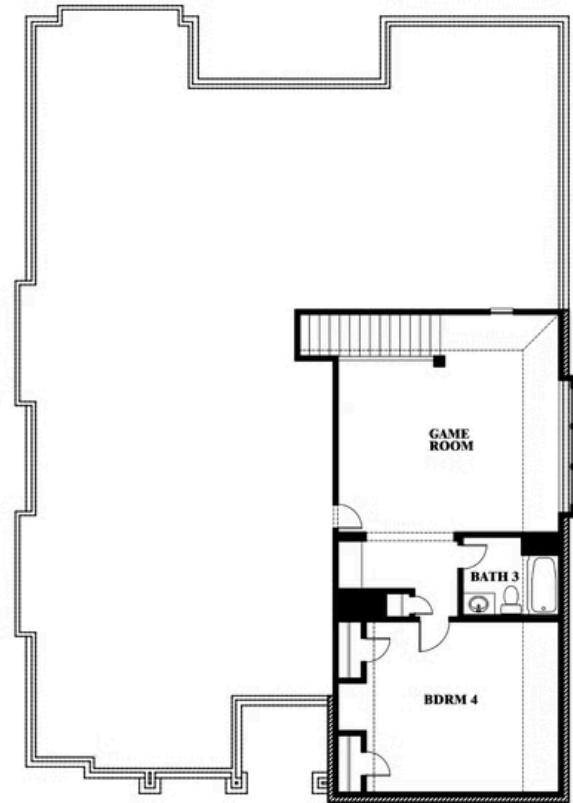

ELEVATION E

ELEVATION E

ELEVATION F

ELEVATION F

Carolina III

PAINTED TREE WOODLAND DISTRICT 60
4005 ATTWATER STREET, MCKINNEY, TX 75071

Carolina III

This brochure is for general informational purposes and is to be used as a guide only. Changes may be made during the development process and floorplans, dimensions, fixtures, fittings, finishes and specifications are subject to change without notice. Window placement, balcony configuration, wardrobe sizes and living areas may vary slightly within each plan type. EQUAL HOUSING OPPORTUNITY