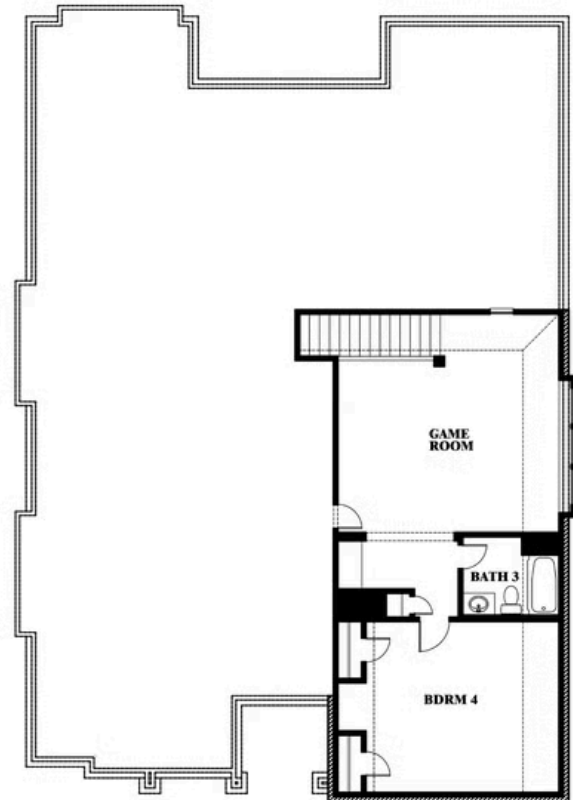

Carolina III

HOMES FROM
\$709,990

CLASSIC SERIES

PAINTED TREE WOODLAND DISTRICT 60

4005 ATTWATER STREET, MCKINNEY, TX 75071

3,067
SQUARE FEET

4
BEDROOMS

3.0
BATHROOMS

2
CAR GARAGE

ELEVATION AS

Document generated Mar 14, 2025. Prices, plans, square footage, features and materials are subject to change at any time without notice and vary among communities. Listed prices are for informational purposes only, are not binding, and do not create any contractual obligation(s). The price of any home is dependent on numerous factors, all of which are unique to a specific home, and is not guaranteed until specified in a binding contract. Pricing of elevations and additional optional beds/baths vary per plan. Some plans require a premium homesite. Please ask the Community Manager for details. Renderings of homes are artist concepts and may not reflect exact colors and materials.

Carolina III

PAINTED TREE WOODLAND DISTRICT 60
4005 ATTWATER STREET, MCKINNEY, TX 75071

Carolina III

This brochure is for general informational purposes and is to be used as a guide only. Changes may be made during the development process and floorplans, dimensions, fixtures, fittings, finishes and specifications are subject to change without notice. Window placement, balcony configuration, wardrobe sizes and living areas may vary slightly within each plan type. EQUAL HOUSING OPPORTUNITY