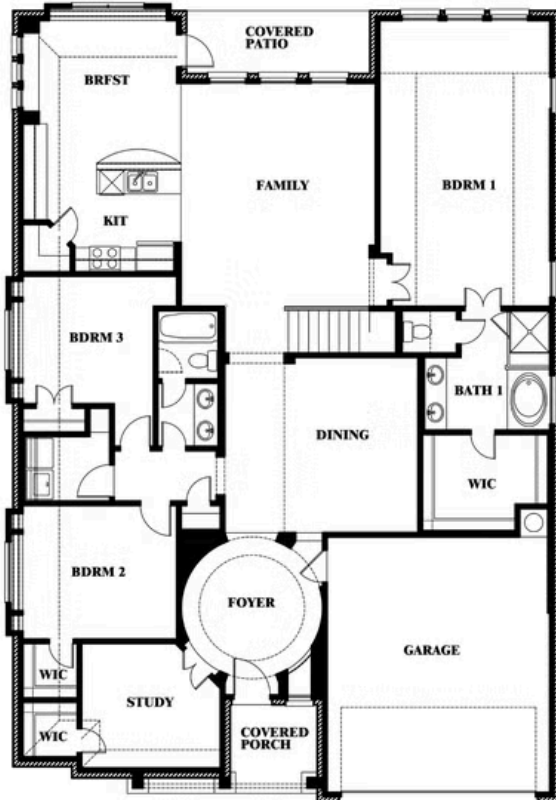

Carolina III

HOMES FROM
\$709,990

CLASSIC SERIES

PAINTED TREE WOODLAND DISTRICT 60

4005 ATTWATER STREET, MCKINNEY, TX 75071

3,067
SQUARE FEET

4
BEDROOMS

3.0
BATHROOMS

2
CAR GARAGE

ELEVATION AS

Document generated Mar 14, 2025. Prices, plans, square footage, features and materials are subject to change at any time without notice and vary among communities. Listed prices are for informational purposes only, are not binding, and do not create any contractual obligation(s). The price of any home is dependent on numerous factors, all of which are unique to a specific home, and is not guaranteed until specified in a binding contract. Pricing of elevations and additional optional beds/baths vary per plan. Some plans require a premium homesite. Please ask the Community Manager for details. Renderings of homes are artist concepts and may not reflect exact colors and materials.

Carolina III

PAINTED TREE WOODLAND DISTRICT 60
4005 ATTWATER STREET, MCKINNEY, TX 75071

Carolina III

This brochure is for general informational purposes and is to be used as a guide only. Changes may be made during the development process and floorplans, dimensions, fixtures, fittings, finishes and specifications are subject to change without notice. Window placement, balcony configuration, wardrobe sizes and living areas may vary slightly within each plan type. EQUAL HOUSING OPPORTUNITY